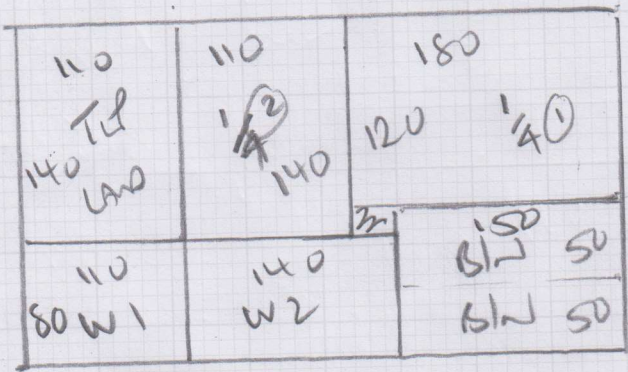

Job No: R17859
 Name: HAVE
 Address: 211 WORTHE ROAD
SW208QY

Tel: _____
 Sheet: 1 of 2

6m

Royal Chess
 Color 170

RAW 1 600 x 400
 RAW 2 220 x 400
820 x 400

32.80m²

Job No: R17859
 Name: HAVE
 Address: 211 WONDERS
SW20 8QY
 Tel: _____
 Sheet: (2 of 2)

WOOD FRAMES
 WITH LOD LINE ON 8mm beam
 ALLY BARS
 COL MAT TO ENTRANCE

QUAD WITH SEPARATELY

- 45 x 86
- w1 67 x 100
- w2 80 x 121
- w3 71 x 86
- BLW 45 x 105

*

- 21
- 46 x 86
- 131
- 42 x 87
- BLW
- 42 x 105
- TO HAVE