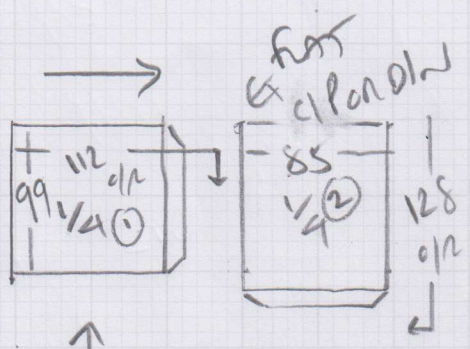

Job No: R17859
 Name: HAVE
 Address: 211 WORTHE ROAD
SW208QY

Tel: _____
 Sheet: 1 of 2

6m

Royal Chess
 Color 170

RAW 1 600 x 400
 RAW 2 220 x 400
820 x 400

32.80m²

Job No: R17859
 Name: HAVE
 Address: 211 WONDERS
SW20 8QY
 Tel: _____
 Sheet: (2 of 2)

WOOD FRAMES
 WITH LOD LINE ON 8mm beam
 ALLY BARS
 COL MAT TO ENTRANCE

QUAD WITH SEPARATELY

- 45 x 86
- w1 67 x 100
- w2 80 x 121
- w3 71 x 86
- BLW 45 x 105

*

- 21
- 46 x 86
- 131
- 42 x 87
- BLW
- 42 x 105
- TO HAVE