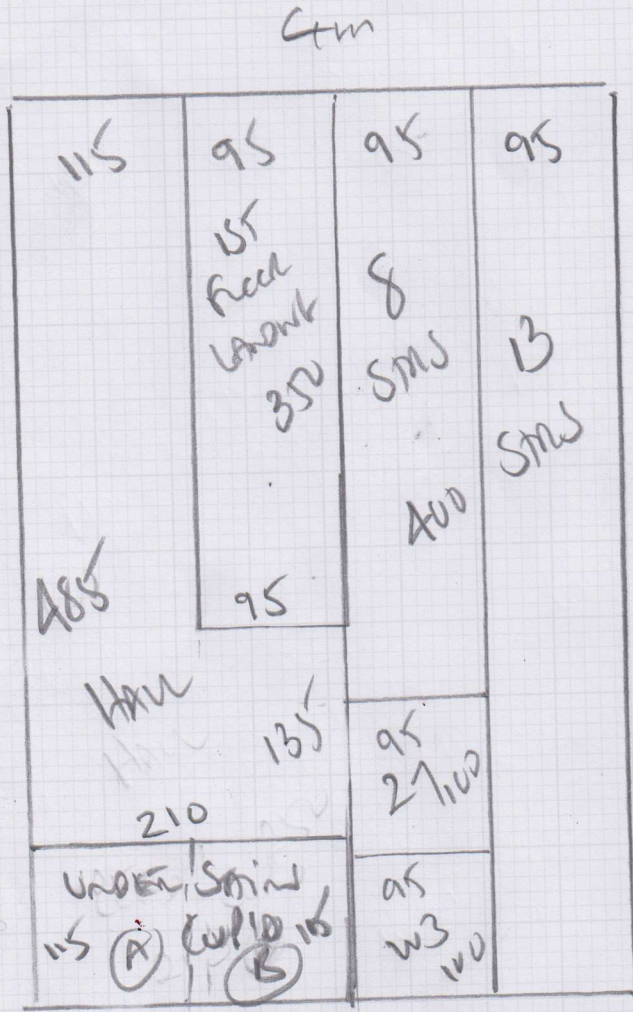

Job No: R17859
 Name: HAVE
 Address: 211 WORTHE ROAD
SW208QY

Tel: _____
 Sheet: 1 of 2

6m

Royal Chess
 Color 170

RAW 1 600 x 400
 RAW 2 220 x 400
820 x 400

32.80m²

Job No: R17859
 Name: HAVE
 Address: 211 WONDERS
SW20 8QY
 Tel: _____
 Sheet: (2 of 2)

WOOD FRAMES
 WITH LOD LINE ON 8mm beam
 ALLY BARS
 COL MAT TO ENTRANCE

QUAD WITH SEPARATELY

- 45 x 86
- w1 67 x 100
- w2 80 x 121
- w3 71 x 86
- BLW 45 x 105

*

- 21
- 46 x 86
- 131
- 42 x 87
- BLW
- 42 x 105
- TO HAVE