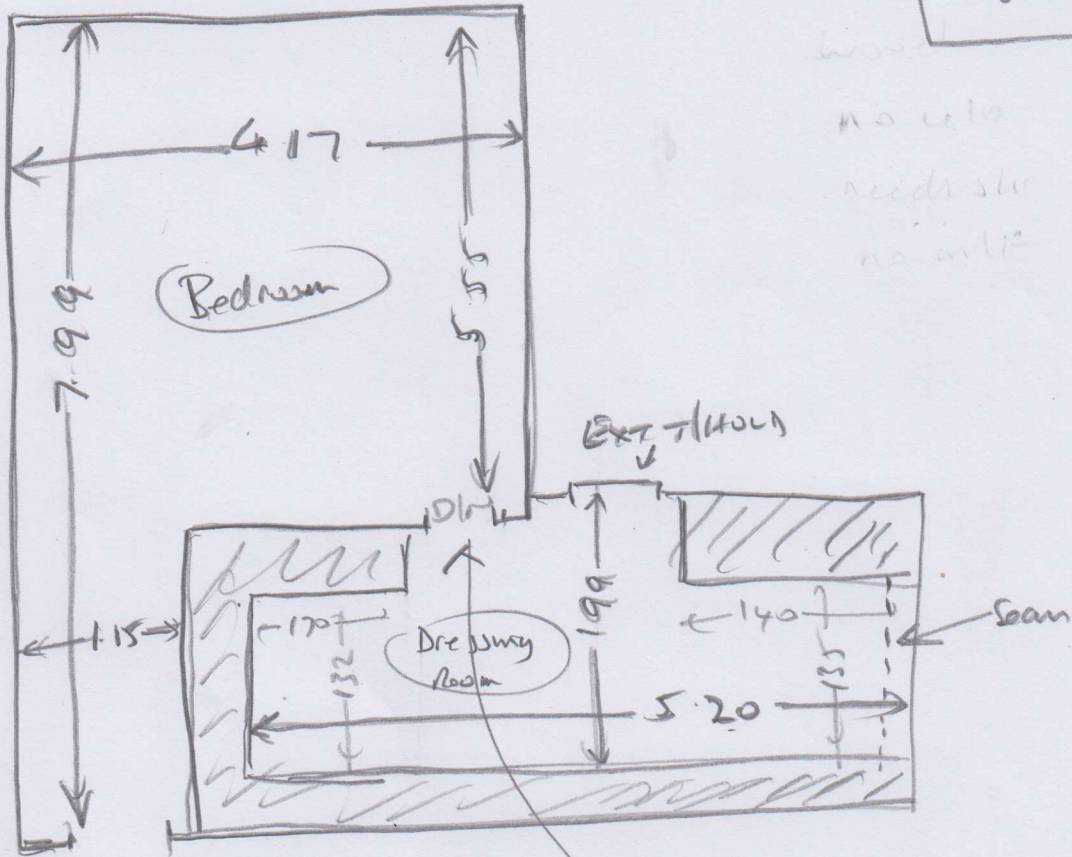

R17880

MRS N. SCALES
3 BATHGATE ROAD
WIMBLEDON
SW19 5PW

Soft Velvet, SV670
8.10 x 5m
2.10 x 5m

Also: Other bathroom door
Seam on piece of customer's carpet
Put 2/2ag + 9mm skim

1022

Layout

R17810

Mrs N. SCALES
3 Bathgate Rd
Wimbledon
SW19 5PW

no celo
needs sh
no m/lr

Fit ALL DNAP AT
MAIN DOOR

Fit POLISHED ali DNAP
AT DRESSING ROOM DOOR

Also

Other bathroom door.
Seam on piece of customer's carpet
Fit 212AG + 9mm shim

20K2