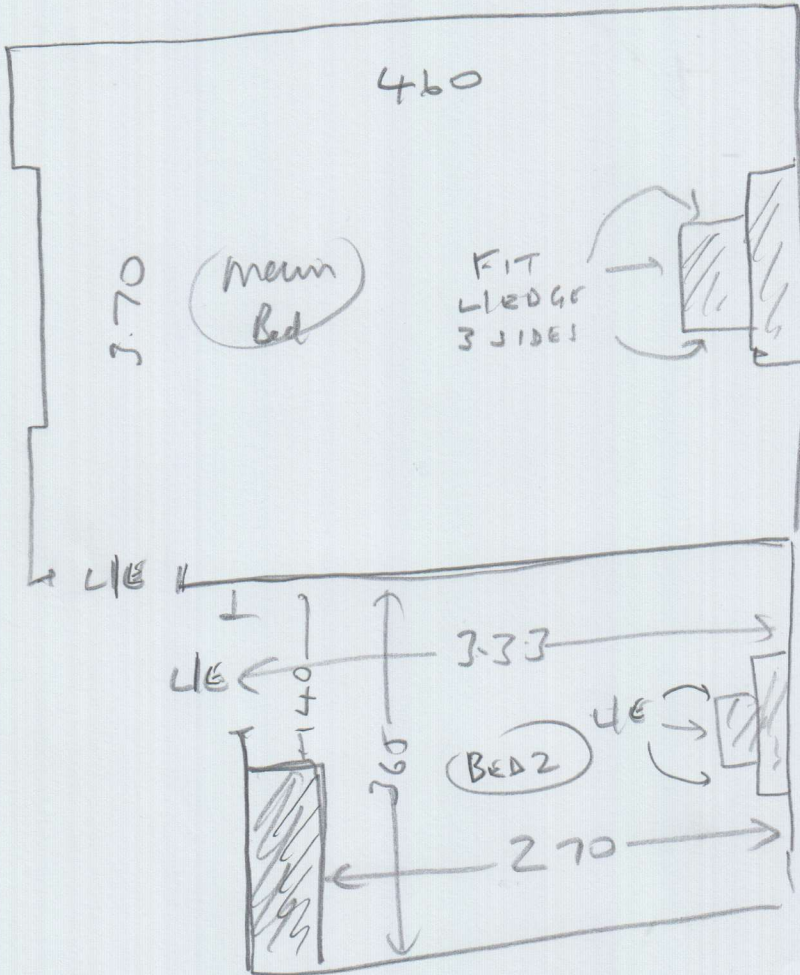

R17885

MRS L STOKES  
4 Courthouse Villas  
Wimbledon  
SW19 4EH

← MAIN BED

Impress, Mountain Oak  
56440

5 BOXES

← BED 2

Impress Mountain Oak  
56230

4 BOXES

220  
140  
420

175  
95  
105

140  
140

Parting  
all  
needs ply  
Primer  
Feather Finish  
Adjust + Dispose exist cpts

(10K1)