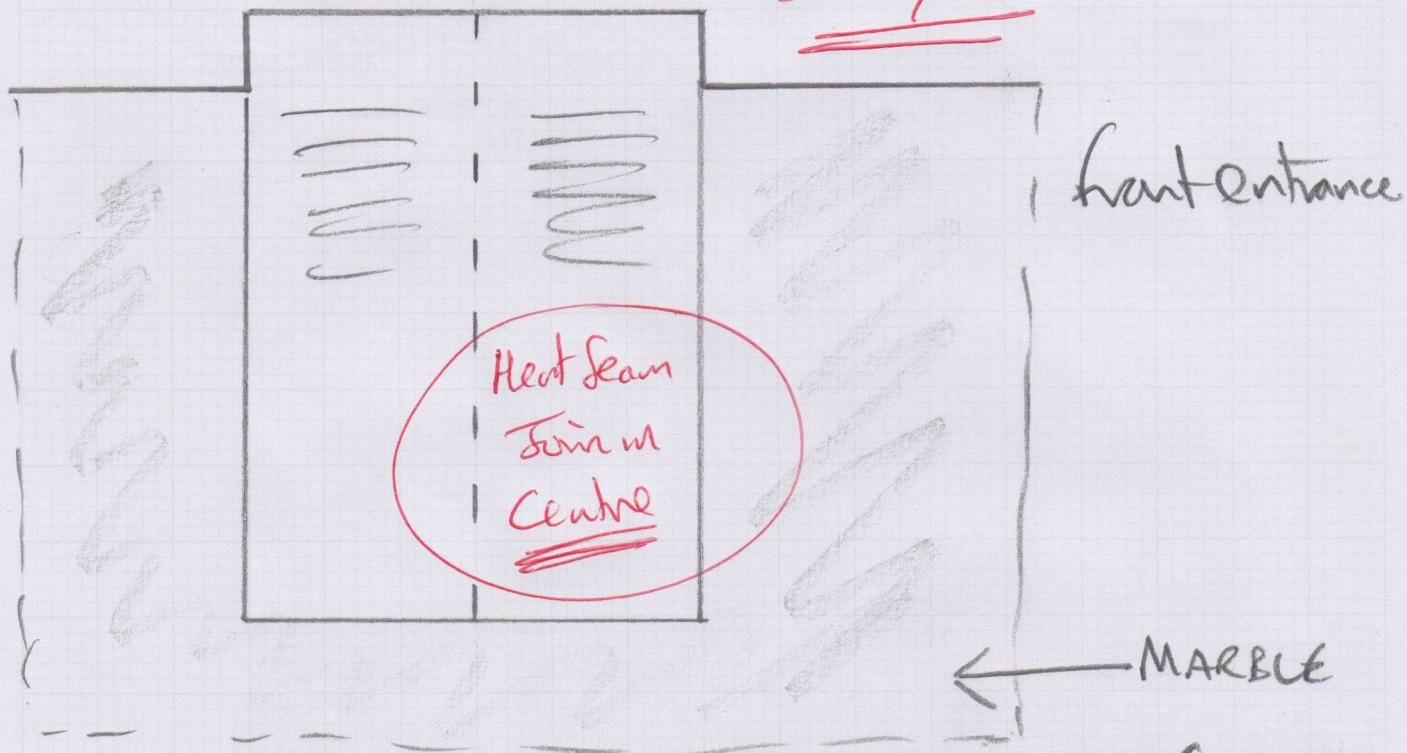

mrcarpet
 Job No: R17894
 Name: Chaney's Charked Surpa
 Address: The Ridge
 Ridgmount Rd
 Sunningdale
 SL5 9RN
 Tel:

* Please Take photo's of Mats *
 + send to DC to send to Surrey's

1 of 1

FRONT DOORS

- ① Fit Matting to width of recessed davs (Aprox 370 wide) Please cut BOTH Pieces of Matting so the seam is in the Middle (ie Aprox 1.85/1.85 wide each)
- ② Fit Area in basement darway as per Plan a top of sheet.