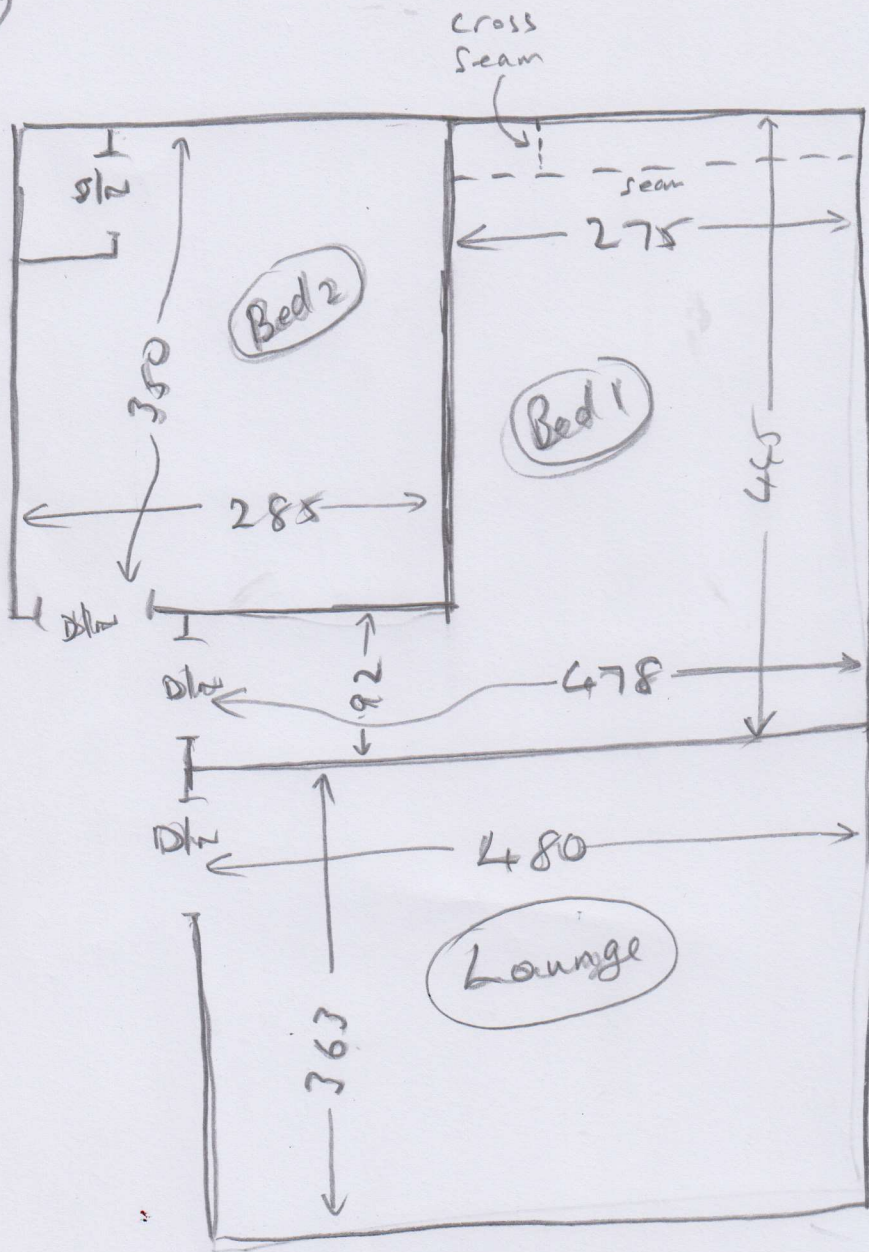

R17899 carpet

C. Green Halls
 (TIM BEACOM)
 42 F Worple Road Mews
 Wimbledon
 Tel: SW 19 4DB

London Twist, Taupe

- Lounge 5.10 x 4m
- Bed 2 2.95 x 4m
- Bed 1 (C/Plan) 5.10 x 4m

DO NOT TAKE
 WHITE

Suggest cut carpets down in warehouse as awkward to get carpets up to top floor

Ring Tim BEACOM written on way

07767 200188

(1 of 2)

Layout

R17899

C. GREENHALGH
(TIM BEACON)
42F NORRIS ROAD M5W
WIMBLEDON
SW19 4DB

Bed 1 Put joints
as shown.
(Customer aware)

2022