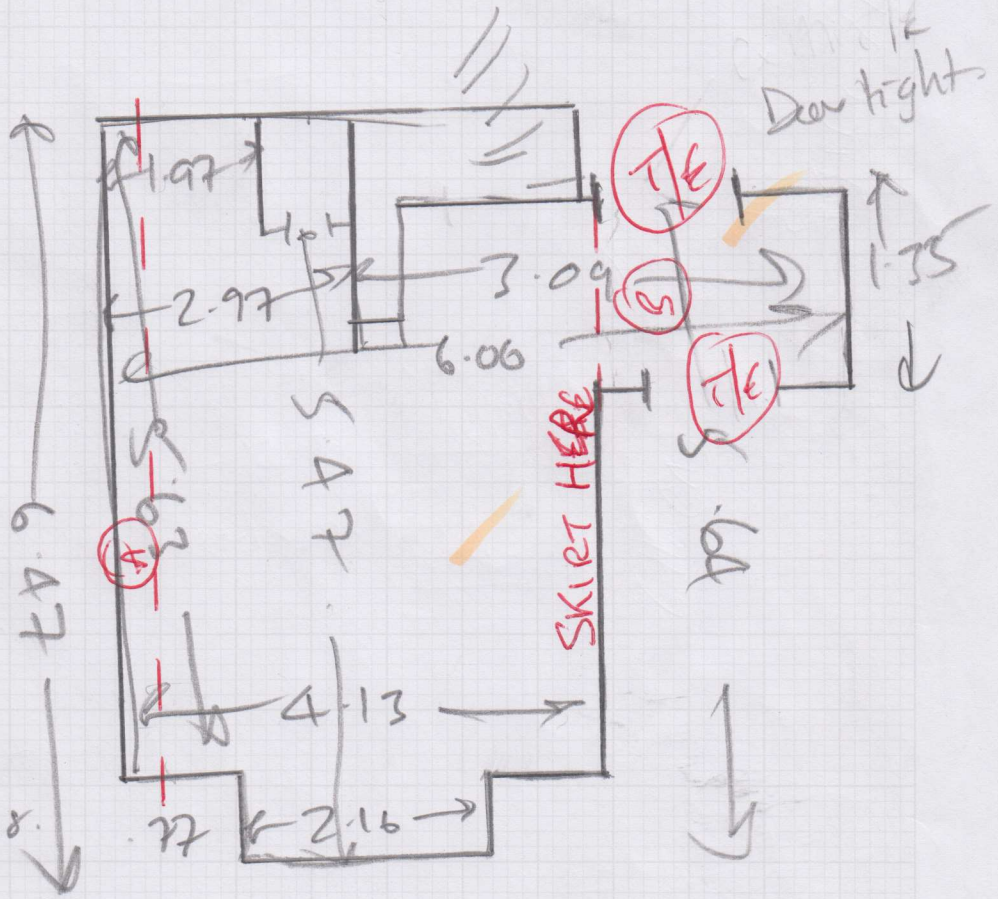

1 of 2

R17902

Job No  
Name Rob Francis  
Address 7 Burnham Mews  
Barley Mow Road.  
Englefield Green  
TW20 0LW

Rob Mobile 07787  
522375  
Lounge 6.60 x 4m  
Bed 2 shared 6.50 x 4m  
Master Bed 3.50 x 4m  
Intense 214 Bone.

Existing Underlay  
+ Carpet.  
New Door Bars.

See Delivery addresses  
ON PLAN  
NOT as per worksheet

R17902.

Rob Francis  
7 Burnham Mans.  
Barley Mow Rd  
Englefield Green  
TW20 0LW

2 of 2

Draws tight for Cut file  
uplift + furniture

Bl nose .50 x 1.30

12 - 80

- W0 .70 x .80
- W1 .90 x 1.20
- W2 .70 x .95
- W3 .70 x .80
- W4 .70 x 1.20
- W5 .70 x .95

4a .81

Top land 1.60 x 1.08

Bed 1 3.37 x 3.84