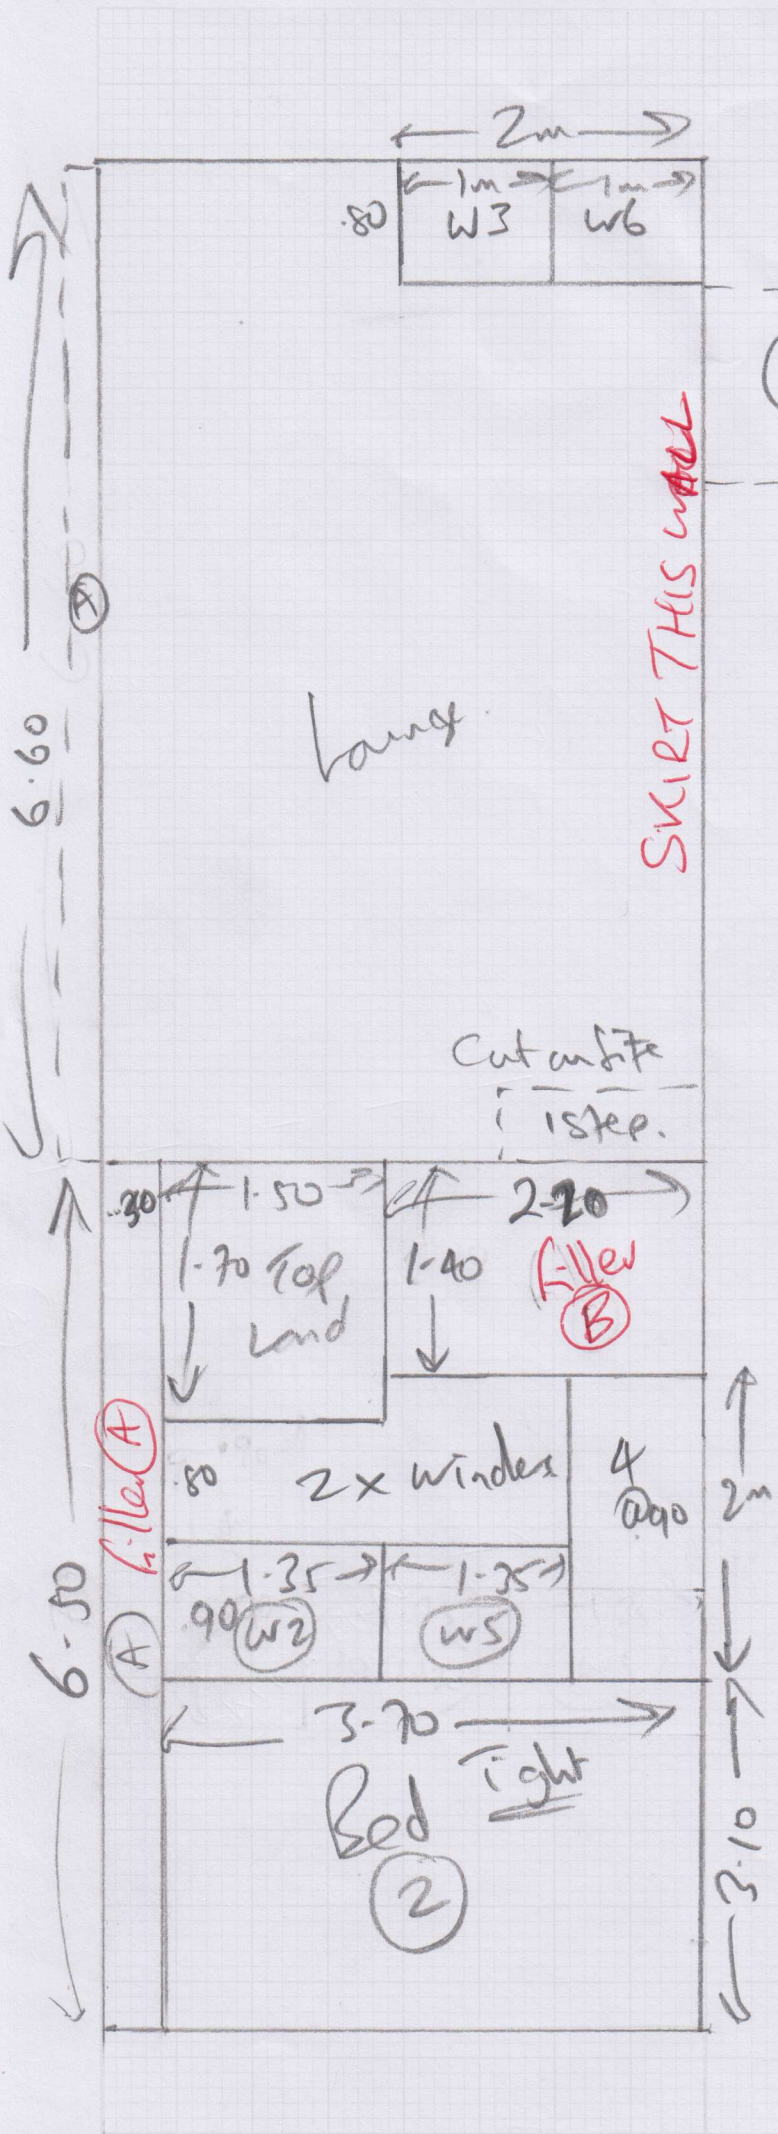

1 of 2

R17902

Job No  
Name Rob Francis  
Address 7 Burnham Mews  
Barley Mow Road.  
Englefield Green  
TW20 0LW

Rob Mobile 07787  
522375  
Lounge 6.60 x 4m  
Bed 2 shared 6.50 x 4m  
Master Bed 3.50 x 4m  
Intense 214 Bone.

Existing Underlay  
+ Carpet.  
New Door Bars.

See Delivery addresses  
ON PLAN  
NOT as per worksheet

R17902.

Rob Francis  
7 Burnham Mans.  
Barley Mow Rd  
Englefield Green  
TW20 0LW

2 of 2

Draws tight for Cut file  
uplift + furniture

Bl nose .50 x 1.30

12 - 80

- W0 .70 x .80
- W1 .90 x 1.20
- W2 .70 x .95
- W3 .70 x .80
- W4 .70 x 1.20
- W5 .70 x .95

4a .81

Top land 1.60 x 1.08

Bed 1 3.37 x 3.84