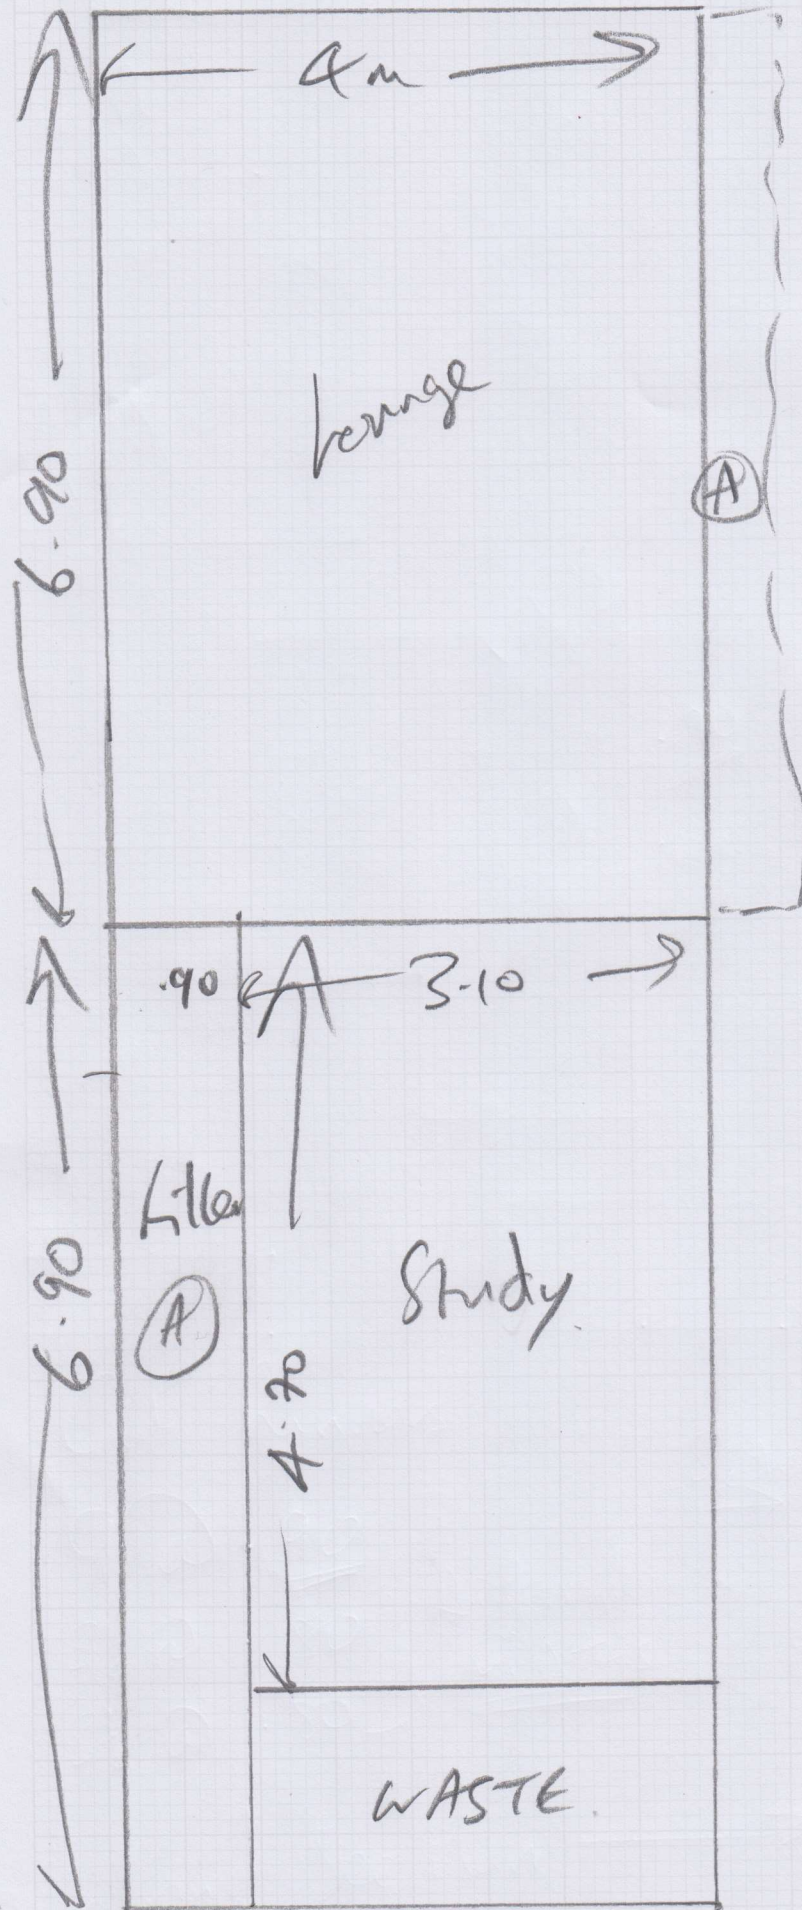

mrcarpets
 Job No: R17902
 Name: WINDSOR HOMES
 Address: Plot 1 Cedar Ridge
 St. Johns Hill Rd
 Working
 Tel:
 Sheet: Au21 FRA
 1 of 2

Obsession
 114 white

- Bed 1 + Dressing 6m x 5m.
- Bed 2 4.40 x 5m.
- Bed 3 3.70 x 5m
- Bed 4 3.60 x 5m
- Plan 9.20 x 5m

- 26.90 x 5m

Cut Runners

- 9 @ .90
 - 3 1/2 @ .80
 - 3 1/2 @ .80
- } Different widths.

1/4 Land See Plan →

mrcarpet
 Job No: R17902
 Name: Windsor Homes
 Address: Plot 1 Cedar Ridge
 St Johns Hill Rd
 Tel: Working
 Sheet: G421-FRQ
 2 of 2

Intense 214 tone

Lounge 6.90 x 4m
 Study/Office 6.90 x 4m