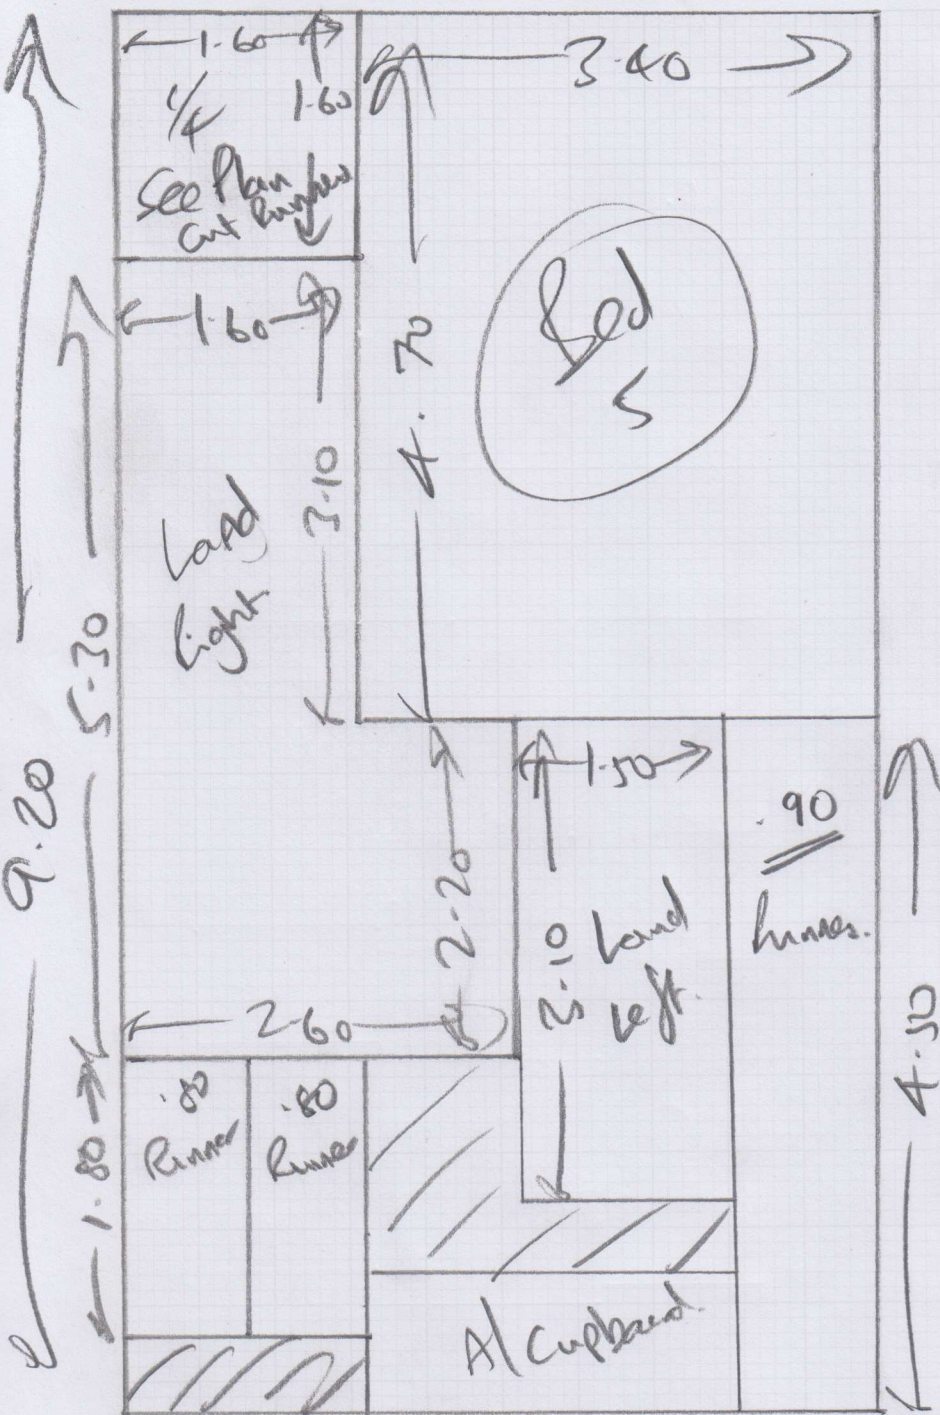

mrcarpets
 Job No: R17902
 Name: WINDSOR HOMES
 Address: Plot 1 Cedar Ridge
 St. Johns Hill Rd
 Working
 Tel:
 Sheet: Au21 FRA
 1 of 2

Obsession
 114 white

- Bed 1 + Dressing 6m x 5m.
- Bed 2 4.40 x 5m.
- Bed 3 3.70 x 5m
- Bed 4 3.60 x 5m
- Plan 9.20 x 5m

- 26.90 x 5m

Cut Runners

- 9 @ .90
 - 3 1/2 @ .80
 - 3 1/2 @ .80
- } Different widths.

1/4 Land See Plan →

mrcarpet
 Job No: R17902
 Name: Windsor Homes
 Address: Plot 1 Cedar Ridge
 St Johns Hill Rd
 Tel: Working
 Sheet: G421-FRQ
 2 of 2

Intense 214 tone

Lounge 6.90 x 4m
 Study/Office 6.90 x 4m