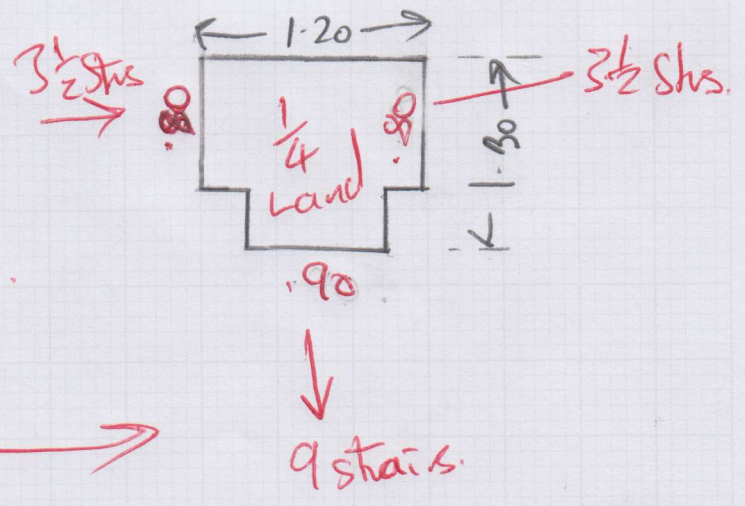

mrcarpets
 Job No: R17902
 Name: WINDSOR HOMES
 Address: Plot 1 Cedar Ridge
 St. Johns Hill Rd
 Working
 Tel:
 Sheet: Au21 FRA
 1 of 2

Obsession
 114 white

- Bed 1 + Dressing 6m x 5m.
- Bed 2 4.40 x 5m.
- Bed 3 3.70 x 5m
- Bed 4 3.60 x 5m
- Plan 9.20 x 5m

- 26.90 x 5m

Cut Runners

- 9 @ .90
 - 3 1/2 @ .80
 - 3 1/2 @ .80
- } Different widths.

1/4 Land See Plan →

mrcarpet
 Job No: R17902
 Name: Windsor Homes
 Address: Plot 1 Cedar Ridge
 St Johns Hill Rd
 Tel: Working
 Sheet: G421-FRQ
 2 of 2

Intense 214 tone

Lounge 6.90 x 4m
 Study/Office 6.90 x 4m