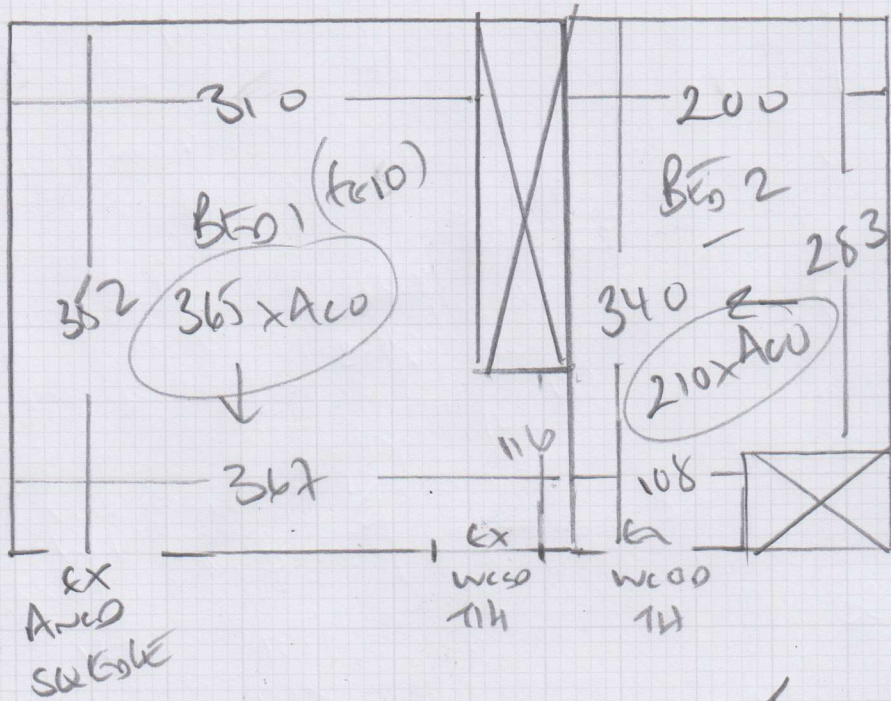

Job No: R17904  
 Name: QURESHI  
 Address: 23 LANTERN COURT  
 DOWNS LEAS  
 Tel: SW20 8TB  
 Sheet: of:

TRAVERSE 'A0'  
 COVER A093

WOOD FLOOR  
 WHITE + DUSTWE VAPOR ON FLOOR  
 EXISTING SLOPGE  
 EXISTING BAR + WOOD THRESHOLDS

BEN 1 365 x 400  
 BEN 2 210 x 400  

---

 575 x 400

23m<sup>2</sup>