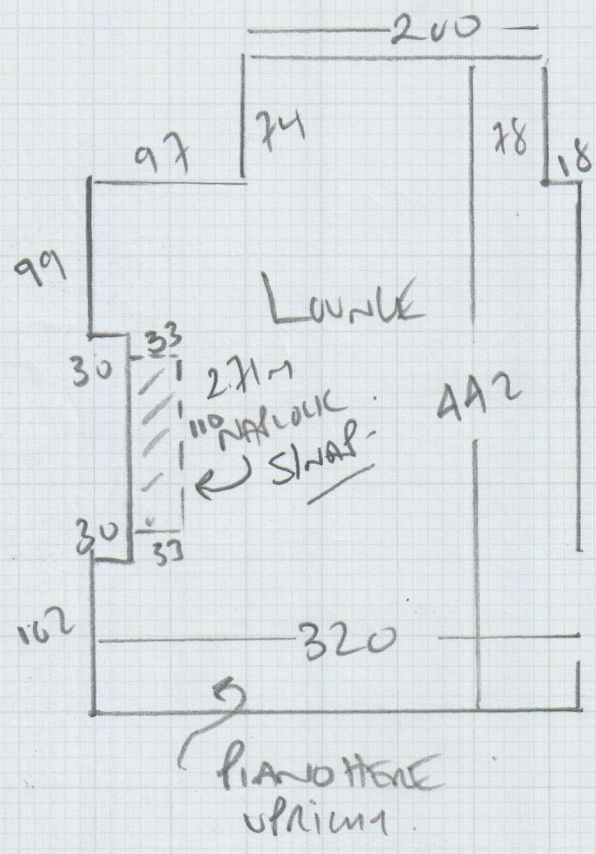

mrcarpets
 Job No: R17909
 Name: COLEMAN
 Address: 7 CLOVENOCH RD
SW17 9QB
 Tel: _____
 Sheet: _____ of: _____

Lounge
 SHARK
 Color RSH1-02
 335 x 500
 16.75m²

B1110
 Wood floor
 Hall

Wood floor | to be hand sanded by customer
 NO VENT

Door needs easing

1 x 2.71m S/NAP Tri to Edge HAMM TILES

(10K1)