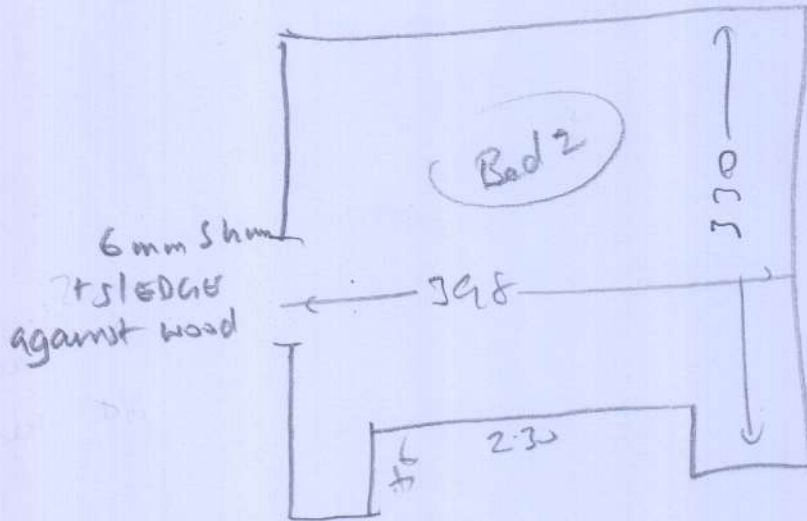

R17923

Miss Lucy Parlow
Flat 8 Brook House
48 Clapham Common
Southside

London
SW4 9BX

Ultima, Dark slate
← 4.20 x 5m
↓ 3.40 x 4m

Empty rooms
needs SLEDGE

1081