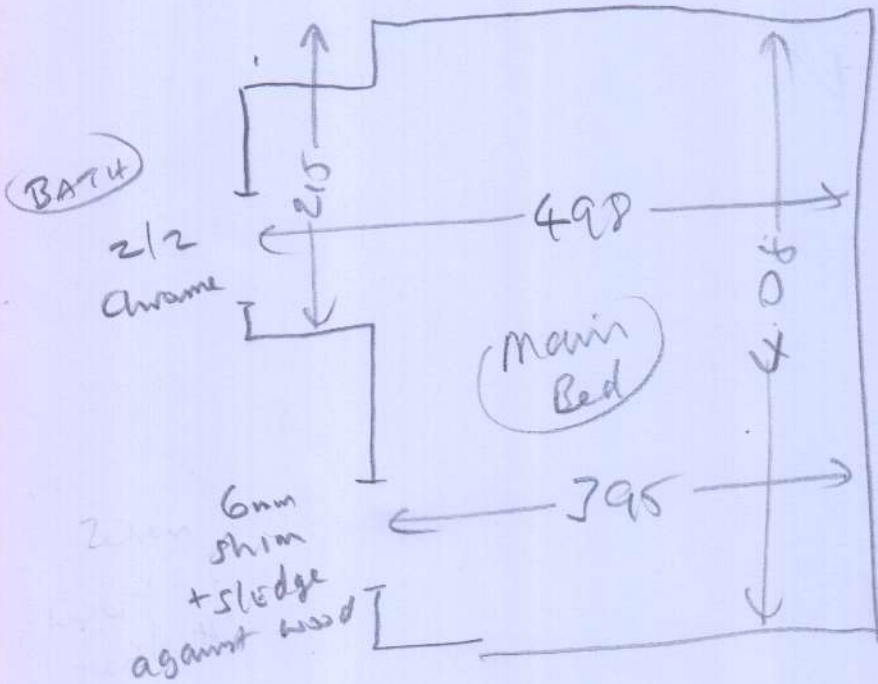

R17923

Miss Lucy Parlow
Flat 8 Brook House
48 Clapham Common
Southside

London
SW4 9BX

Ultima, Dark slate
← 4.20 x 5m
↓ 3.40 x 4m

Empty rooms
needs SLEDGE

1081