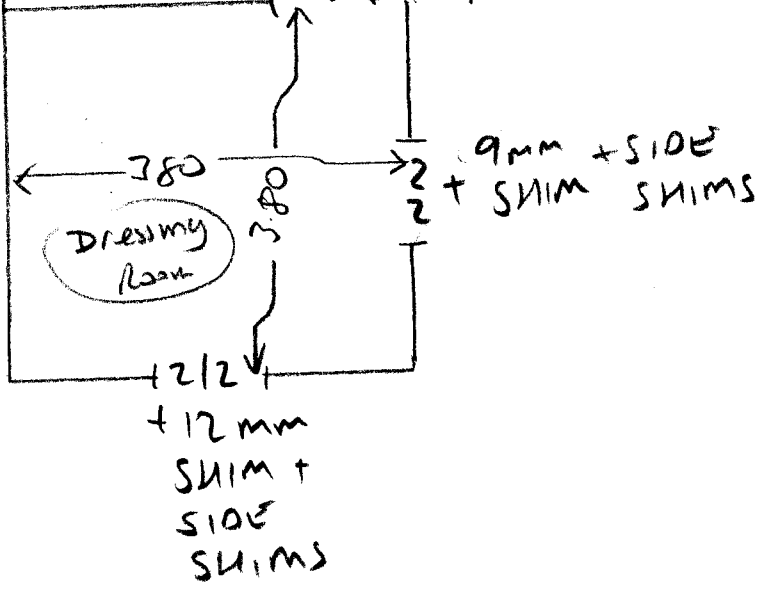

R17927  
 MR G. SCIMMON  
 7 Burghley Road  
 Wimbledon  
 SW19 5BG

Velvet Dream  
 870 Snowfall

3.05 x 5m

4.30 x 5m

3.90 x 5m

ALSO DELIVER  
 2 WHIPPED MATS

POLISHED  
 BARS  
 FULL WOOD  
 PREP

Part 2 of Job

1021