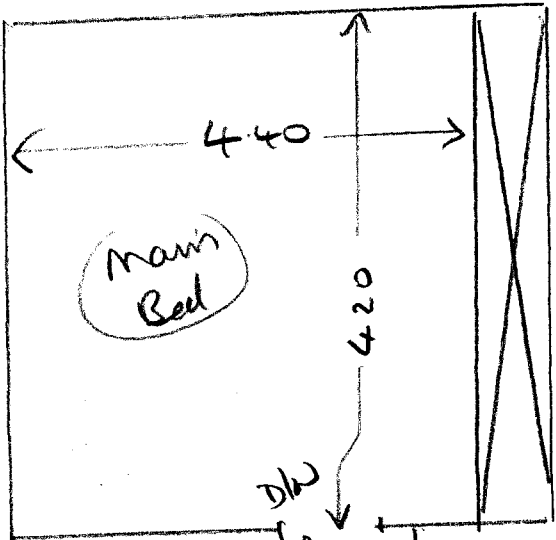

R17927  
 MR G. SCIMMON  
 7 Burghley Road  
 Wimbledon  
 SW19 5BG

Velvet Dream  
 870 Snowfall

3.05 x 5m

4.30 x 5m

3.90 x 5m

ALSO DELIVER  
 2 WHIPPED MATS

POLISHED  
 BARS  
 FULL WOOD  
 PREP

Part 2 of Job