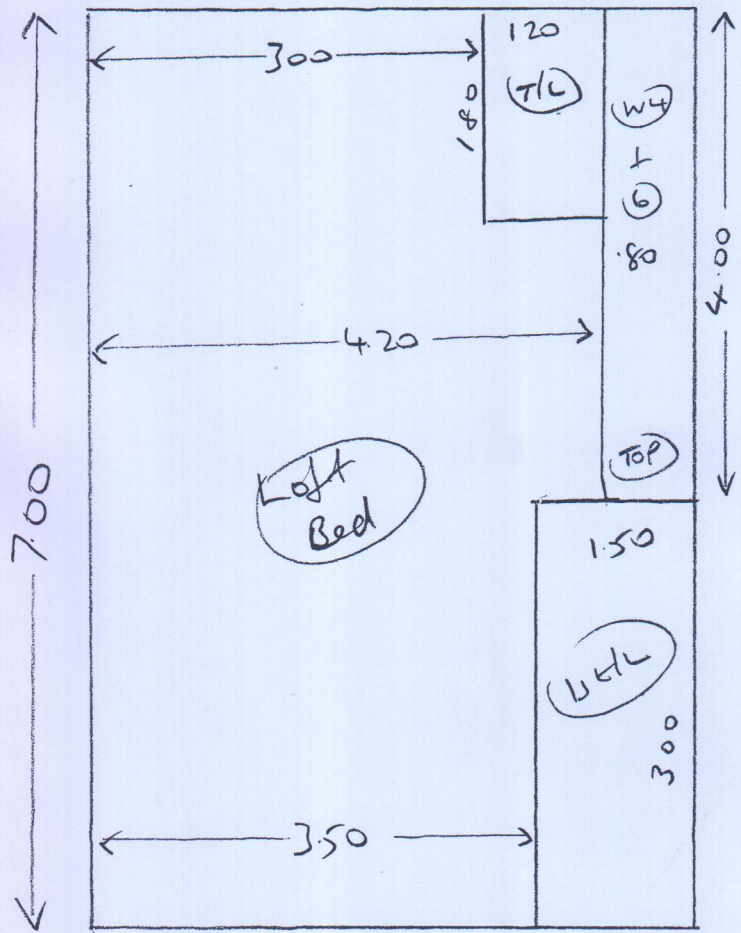

R17942

Mr. I. Moriarty
 29 Ashbury Road
 Battersea
 SW11 5UN

Boston B05025

5.00 x 5m
 7.00 x 5m
 3.25 x 5m

1.0R2

Layout

R17942 per

Job No: R17942
 Name: MORIARTY
 29 ASH BURY ROAD
 SW11 5UN

- * W/O 80 x 100
- W6 68 x 105
- W5 60 x 70
- ↑ 6T
- 45 x 70
- W4 60 x 70
- W3 87 x 105
- W2 65 x 105
- W1 60 x 78

Step into
 bathroom
 20 mm high.
 Pack up with
 3 layers of
 hardboard
 + 6t 212s

RISER
 18 x 70 } TAPPED
 10T } Runners
 42 x 75 } 55mm

61N 40x80

(20P2)