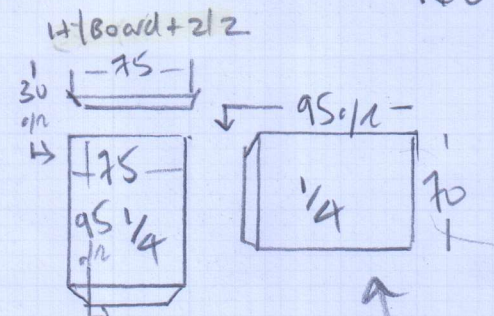

R17942

Mr. I. Moriarty
 29 Ashbury Road
 Battersea
 SW11 5UN

Boston B05025

5.00 x 5m
 7.00 x 5m
 3.25 x 5m

1.0R2

Layout

R17942 per

Job No: R17942
 Name: MORIARTY
 29 ASH BURY ROAD
 SW11 5UN

- * W/O 80 x 100
- W6 68 x 105
- W5 60 x 70
- ↑ 6T
- 45 x 70
- W4 60 x 70
- W3 87 x 105
- W2 65 x 105
- W1 60 x 78

Step into
 bathroom
 20 mm high.
 Pack up with
 3 layers of
 hardboard
 + 6t 212s

RISER
 18 x 70 } TAPPED
 10T } Runners
 42 x 75 } 55mm

61N 40x80

(20P2)