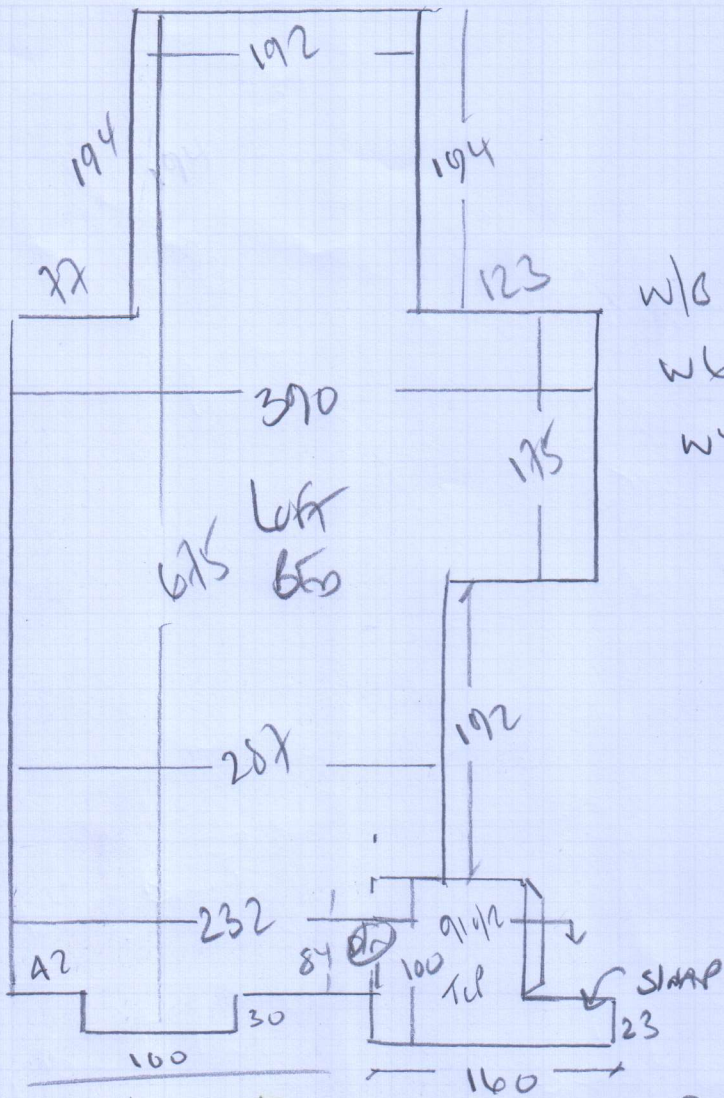

R17942

Mr. I. Moriarty
 29 Ashbury Road
 Battersea
 SW11 5UN

Boston B05025

5.00 x 5m
 7.00 x 5m
 3.25 x 5m

1.0R2

Layout

R17942 per

Job No: R17942
 Name: MORIARTY
 29 ASH BURY ROAD
 SW11 5UN

- * W/O 80 x 100
- W6 68 x 105
- W5 60 x 70
- ↑ 6T
- 45 x 70
- W4 60 x 70
- W3 87 x 105
- W2 65 x 105
- W1 60 x 78

Step into
 bathroom
 20 mm high.
 Pack up with
 3 layers of
 hardboard
 + 6t 212s

RISER
 18 x 70 } TAPPED
 10T } Runners
 42 x 75 } 55mm

61N 40x80

(20P2)