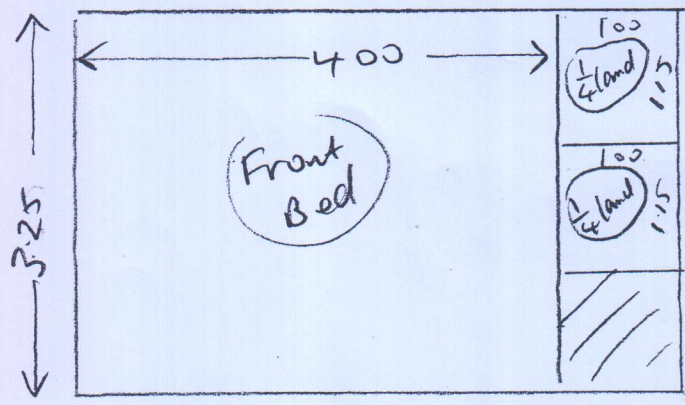

R17942

Mr. I. Moriarty
 29 Ashbury Road
 Battersea
 SW11 5UN

Boston B05025

5.00 x 5m
 7.00 x 5m
 3.25 x 5m

1.0R2

Layout

R17942 per

Job No: R17942
 Name: MORIARTY
 29 ASH BURY ROAD
 SW11 5UN

- * W/O 80 x 100
- W6 68 x 105
- W5 60 x 70
- ↑ 6T
- 45 x 70
- W4 60 x 70
- W3 87 x 105
- W2 65 x 105
- W1 60 x 78

Step into
 bathroom
 20 mm high.
 Pack up with
 3 layers of
 hardboard
 + 6t 212s

RISER
 18 x 70 } TAPPED
 10T } Runners
 42 x 75 } 55mm

61N 40x80

(20P2)