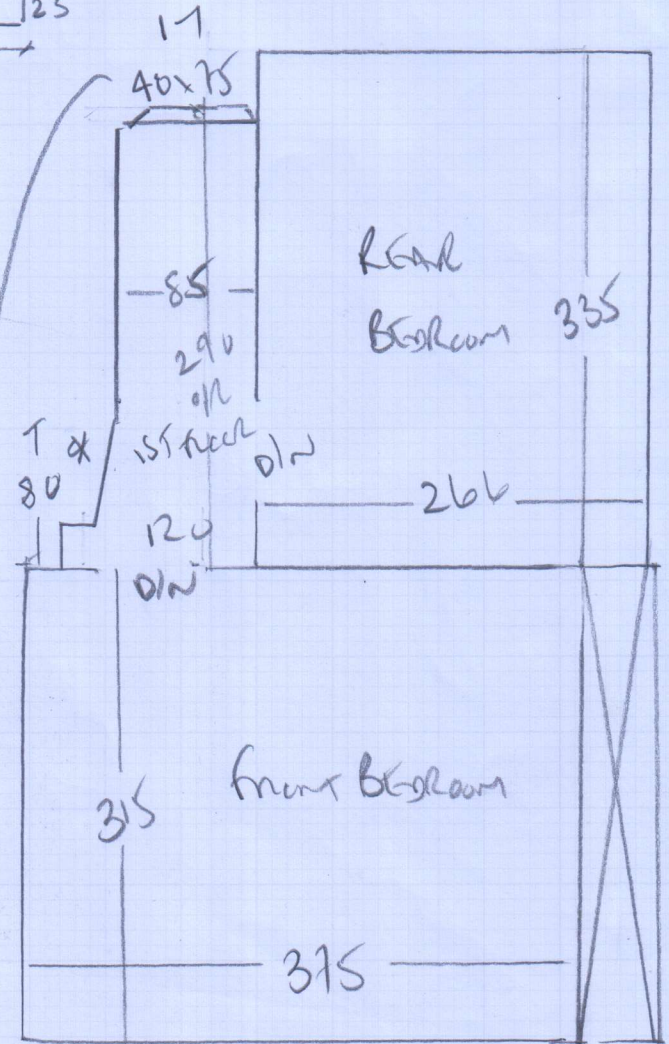

R17942

Mr. I. Moriarty
 29 Ashbury Road
 Battersea
 SW11 5UN

Boston B05025

5.00 x 5m
 7.00 x 5m
 3.25 x 5m

1.0R2

Layout

R17942 per

Job No: R17942
 Name: MORIARTY
 29 ASH BURY ROAD
 SW11 5UN

- * W/O 80 x 100
- W6 68 x 105
- W5 60 x 70
- ↑ 6T
- 45 x 70
- W4 60 x 70
- W3 87 x 105
- W2 65 x 105
- W1 60 x 78

Step into
 bathroom
 20 mm high.
 Pack up with
 3 layers of
 hardboard
 + 6t 212s

RISER
 18 x 70 } TAPPED
 10T } Runners
 42 x 75 } 55mm

61N 40x80

(20P2)