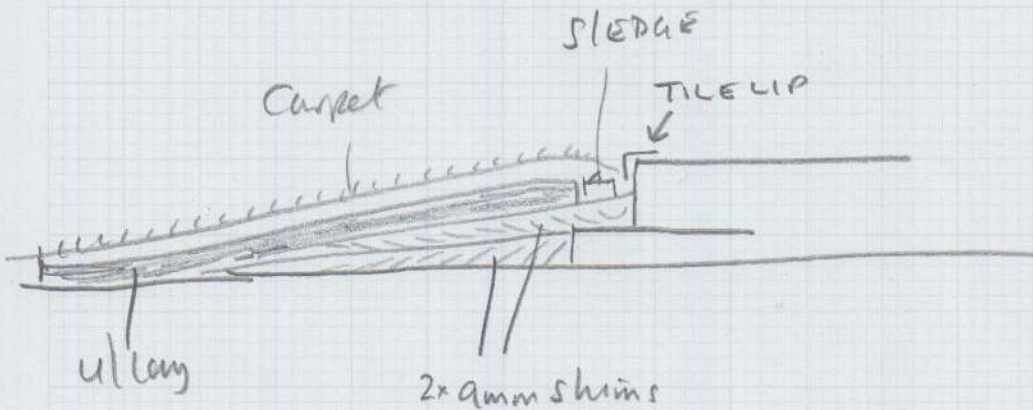

Bedroom / Dressing room door way

Wood floor has been fitted in the dressing room. 30mm high

like this

Fit Tile Lip

Fit 2 x 9mm shims
" Crimper (no doorbar)

Good Floor

RING PAUL WHEN ON WAY AS

HE LOOKS AFTER 2 HOUSES 07502-951962