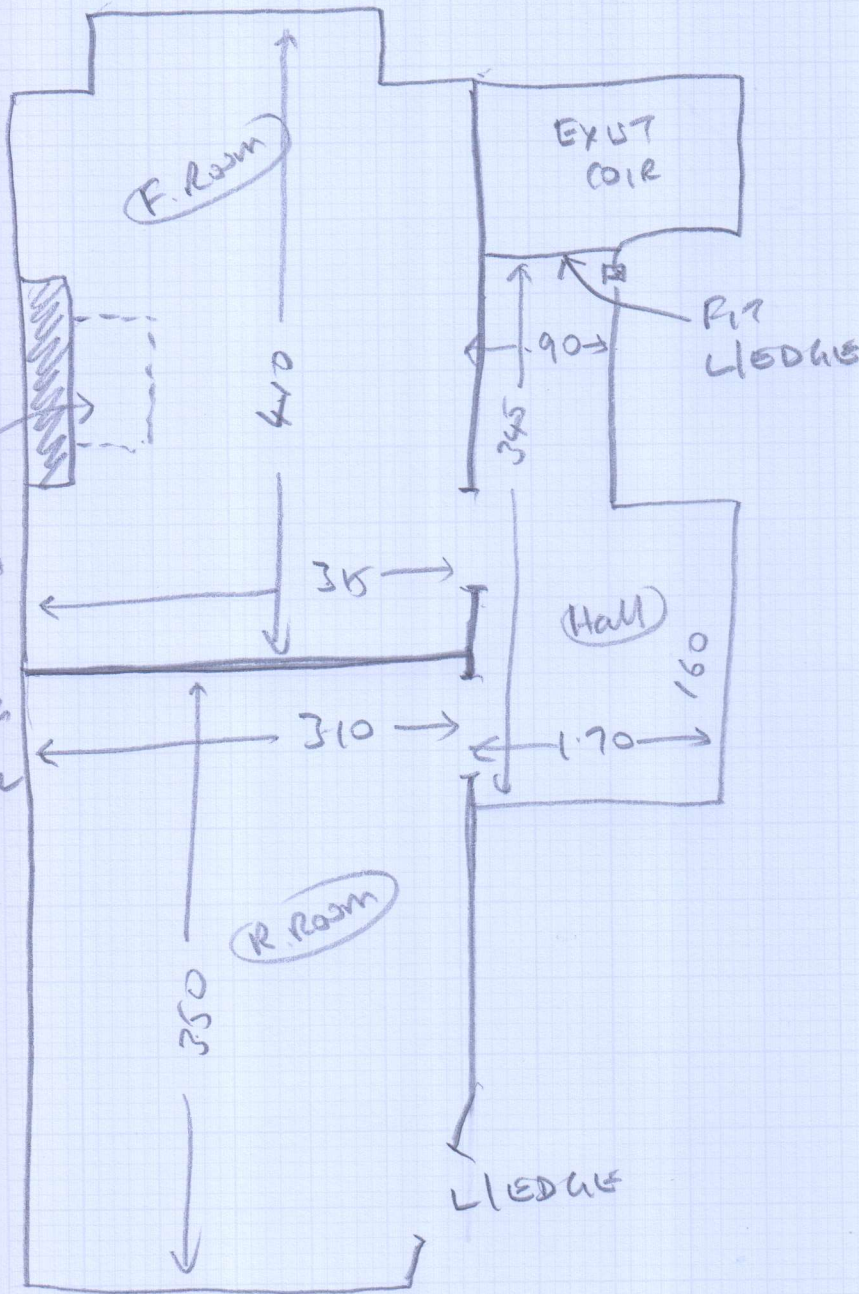

Ground Floor

R17971

Job: MR. G. BRAWN
 Name: 39 Cecil Road
 Address: Wimbledon
 SW19 1JR

Select Click
 Classic Oak
 24844
 18 Boxes (39m²)

Fit tiles lengths
 ↑↓

THIS IS A KEY JOB
 BRING KEY BACK TO
 RAYNES SHOP