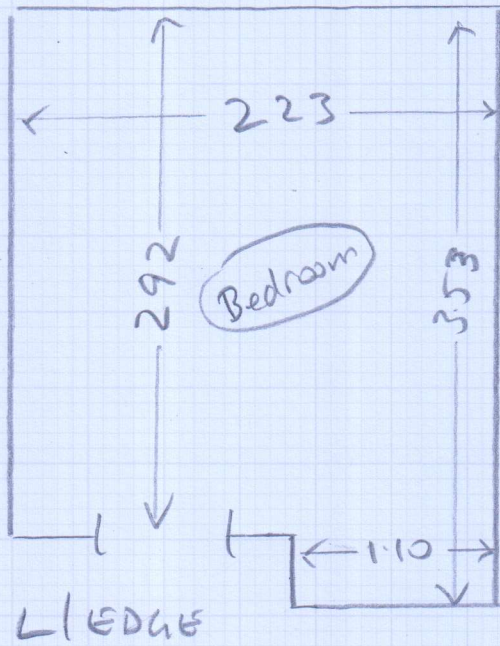

(next door to Raynor shop)

Needs ply

Needs primer

Needs P/F finish

Needs Al. Ledge

Uplift + dispose exist carpet

1 or 1

R17977