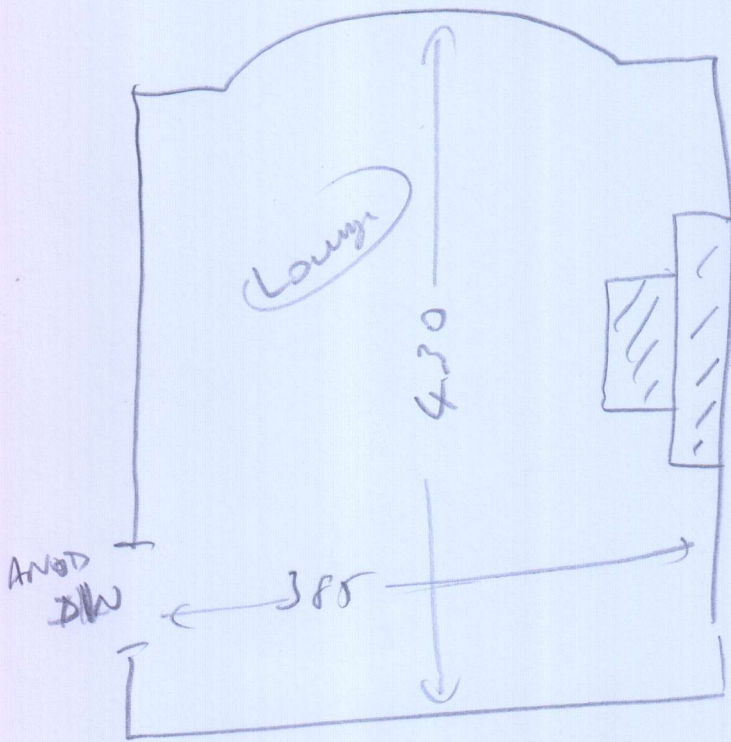

R17980

Mrs D. Todd
89 Claremont Avenue
Motspur Park

KT3 6QW

London Trust
Tayle

4.40 x 4m

EXISTING SLEDGE

NO UPLIFT TO DO