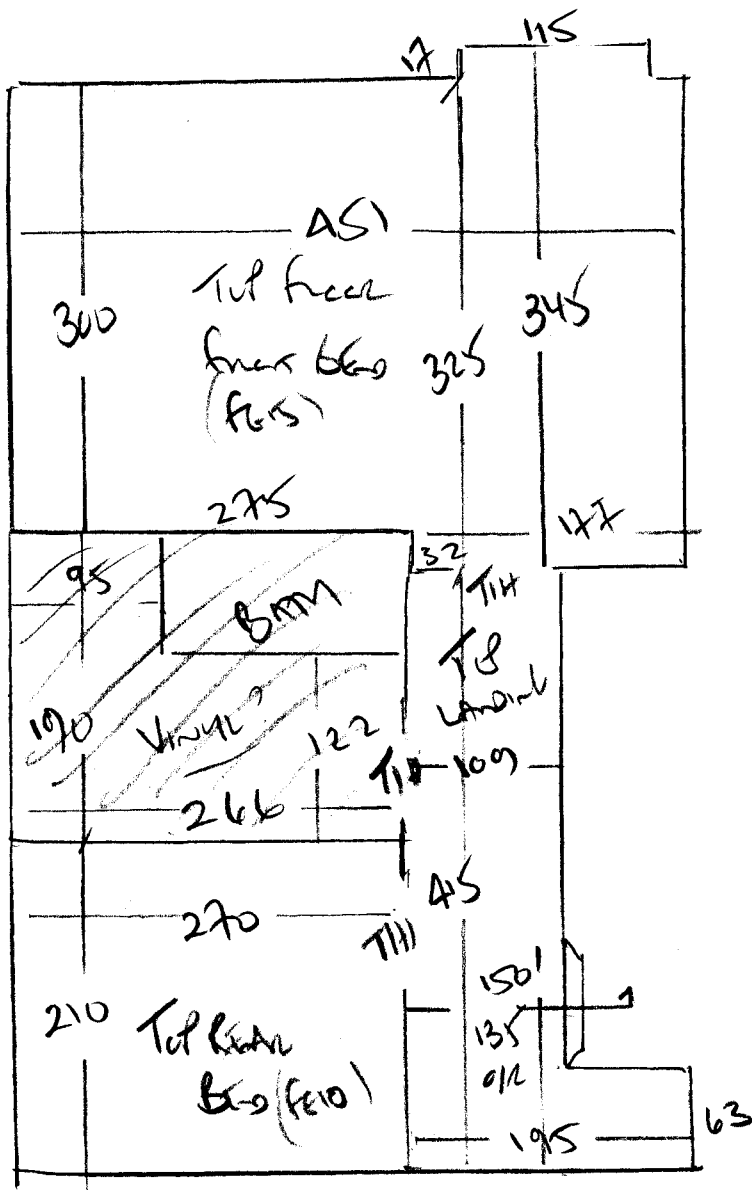

R17985  
 MULLER  
 J ADAMS MEANS  
 SWIF FLD  
 A of A

R17985  
 MILLER  
 7 ADAMS MANS  
 Landa  
 SWIF 7RD  
 3 4 A

- \*
  - w6 80 x 90
  - w5 77 x 117
  - w4 70 x 95
  - ↑ 67
  - 46 x 80
  - w3 70 x 78
  - w2 83 x 117
  - w1 67 x 98

KEV DOING →

R17985  
MULLER  
7 ADAMS MENS  
SWIX 7LD  
1 of A

TRACE '50'  
COLAR TRA 5097

Row 1 900 x 400  
Row 2 225 x 400  
Row 3 450 x 400  
Tel front Bes 460 x 400  
2035 x 400

8140m<sup>2</sup>

R17985  
Mural  
7 Adams Mews  
SW17 7RD

Lot 4