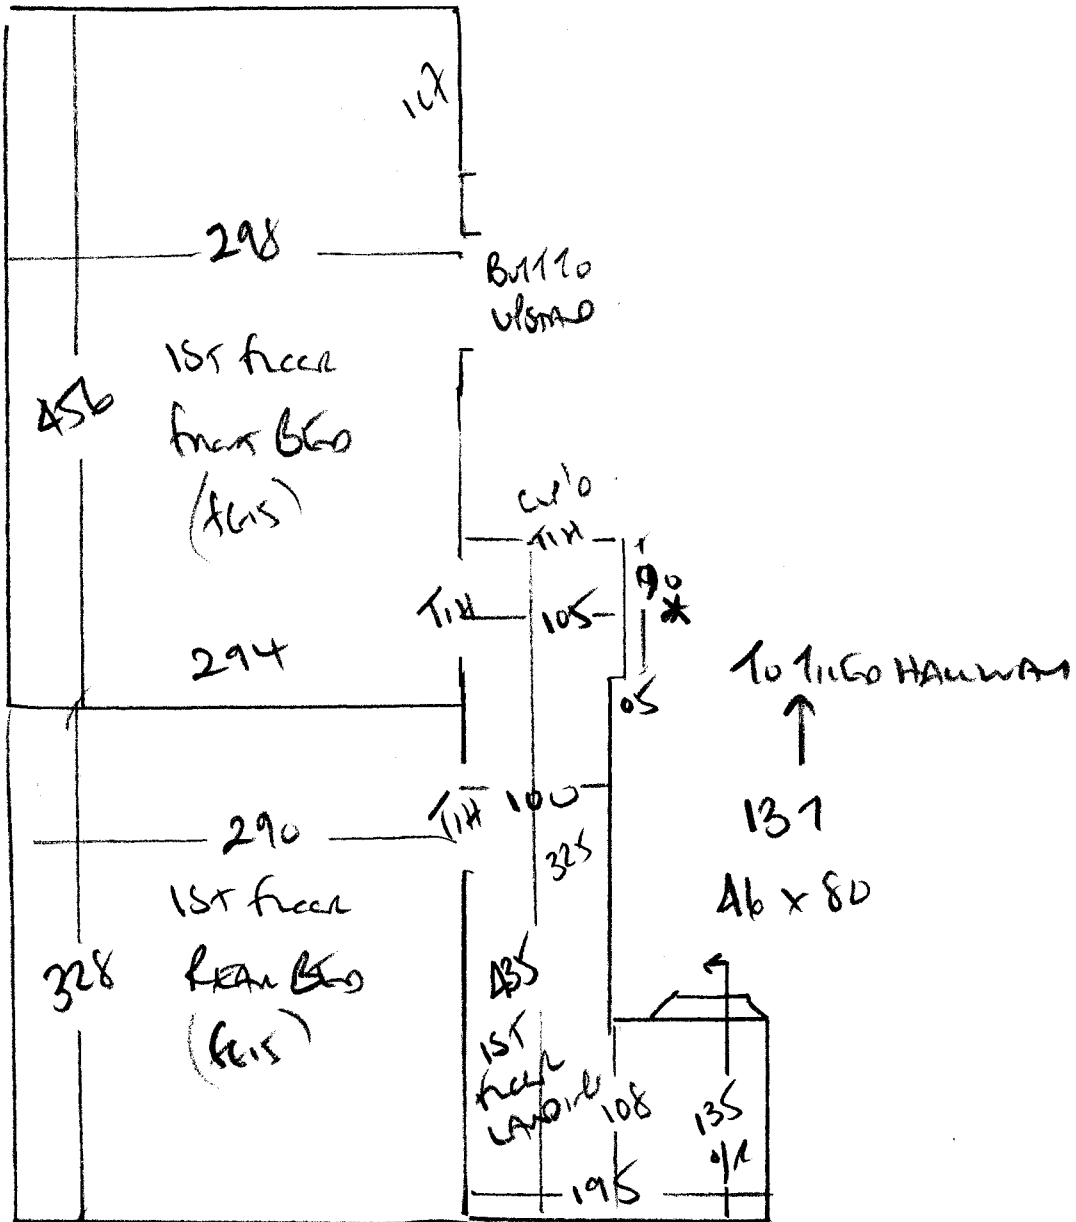

R17985  
 MULLER  
 J ADAMS MEANS  
 SWIF FLD  
 A of A

R17985  
 MILLER  
 7 ADAMS MANS  
 Landa  
 SWIF 7RD  
 3 4 A

- \*
  - w6 80 x 90
  - w5 77 x 117
  - w4 70 x 95
  - ↑ 67
  - 46 x 80
  - w3 70 x 78
  - w2 83 x 117
  - w1 67 x 98

KEV DOING →

R17985  
MULLER  
7 ADAMS MENS  
SWIX 7LD  
1 of A

TRACE '50'  
COLAR TRA 5097

Row 1 900 x 400  
Row 2 225 x 400  
Row 3 450 x 400  
Tel front Bes 460 x 400  
2035 x 400

8140m<sup>2</sup>

R17985  
Mural  
7 Adams Mews  
SW17 7RD

Lot 4