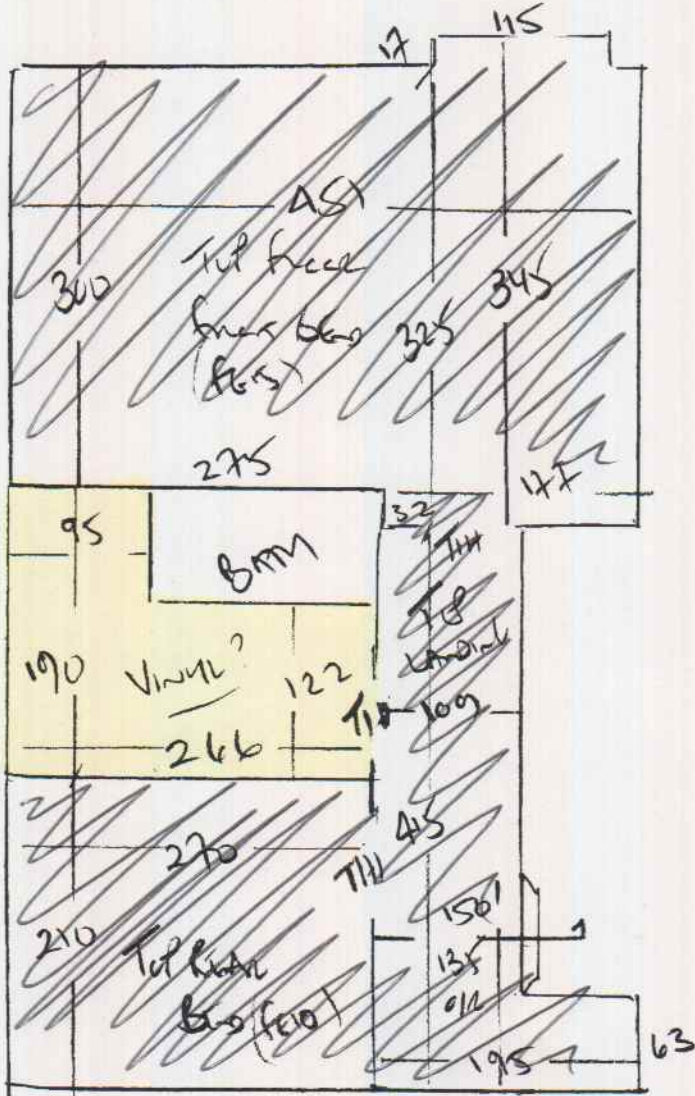

KEV  
VINYL

2.90 x 2.00

R17985  
MUMER  
7 ADAMS MENS  
LAWSON  
SWIFT 7RD  
344

- ~~w6 80 x 90 \*~~
- ~~w5 77 x 117~~
- ~~w4 70 x 95~~
- ~~67~~
- ~~46 x 80~~
- ~~w3 70 x 78~~
- ~~w2 83 x 117~~
- ~~w1 67 x 78~~