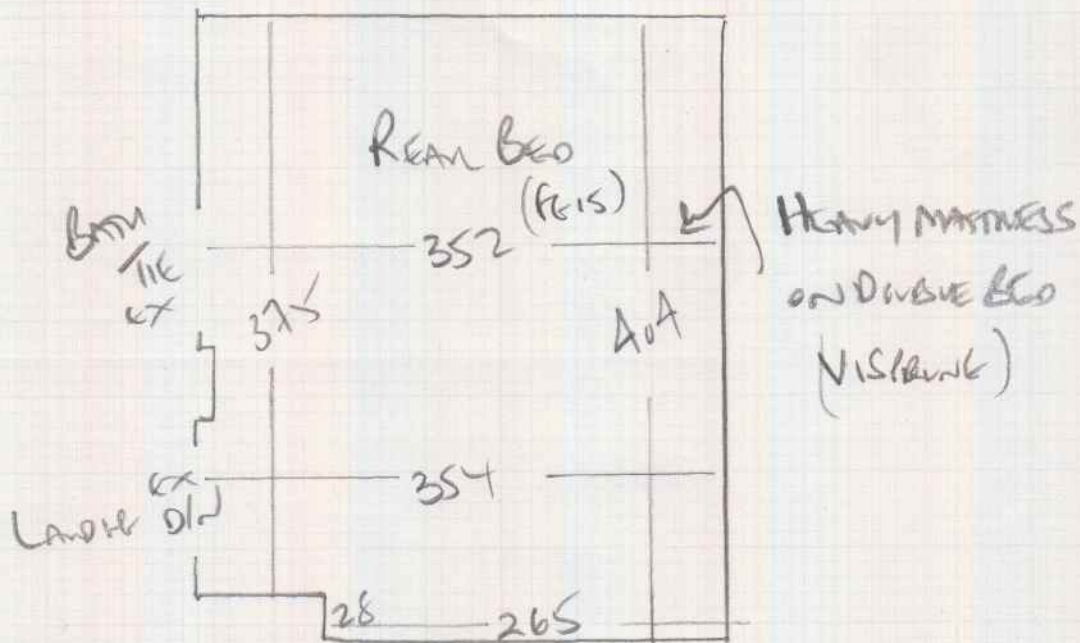

# REAR BEDROOM

mrcarpet  
Job No. R17992  
Name: SUDDEN'S  
Address: 800 HOUSE GROVE  
SWING SAW

WOOD FLOORING  
LIFT EXISTING FURNITURE (MOROKO)  
EXISTING FELT UNDERLAY  
USE EXISTING DOORS

Fit NEW Casework Admitt Possible to front bedroom  
to cover over framing Looks - pulled by CUSTOMERS CAR!!

Also could do with low line gutter in front of doors  
as pins showing through at present!!