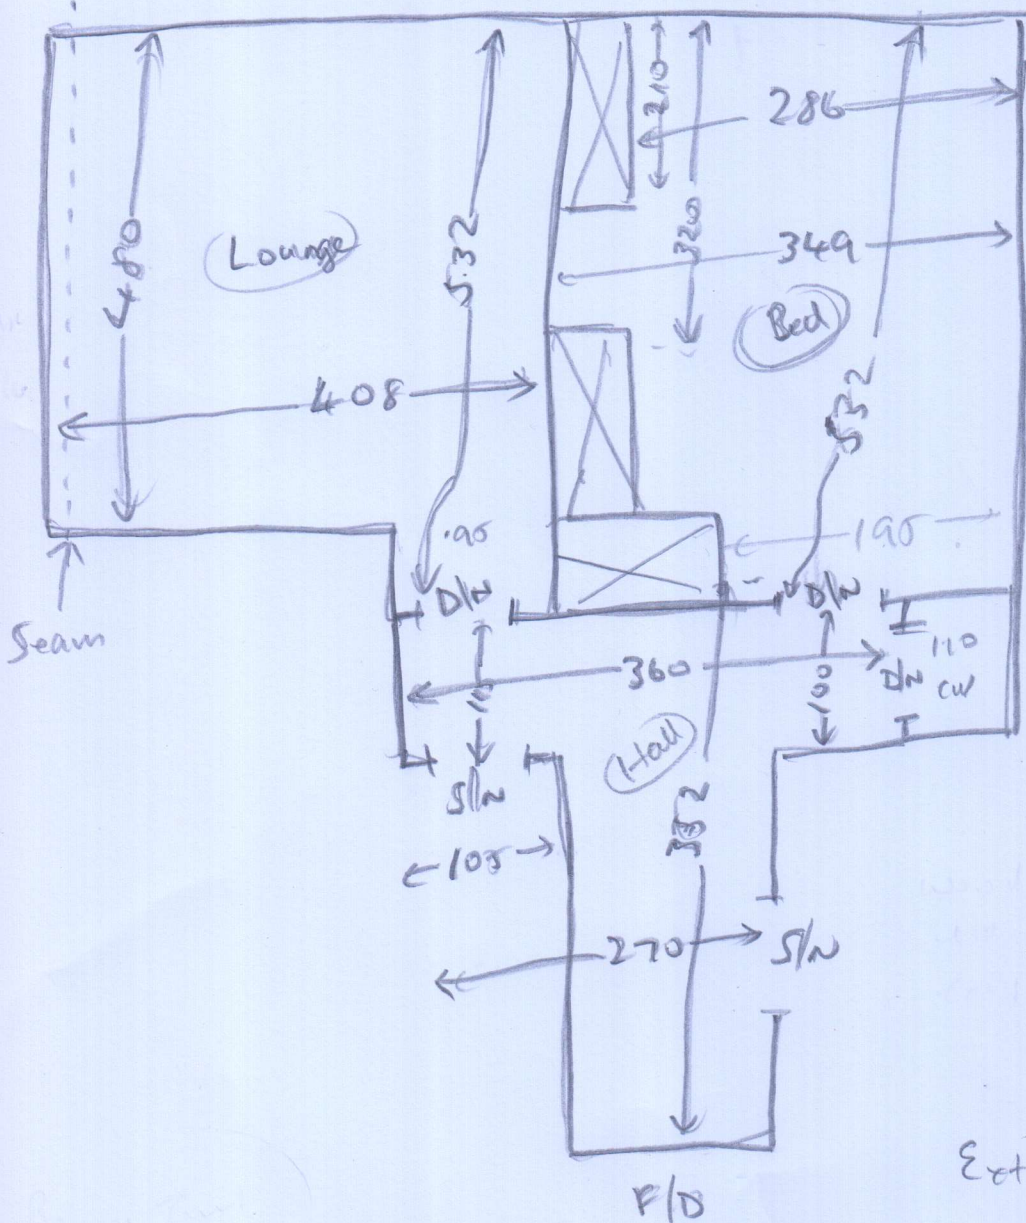

1 OF 2

R17996

Mrs R. Shepherd
Flat 4, 13 Berkeley Place
Wimbledon
SW19 4NN

Bourne Trust, Bou-11

5.45 x 4m

5.45 x 4m

3.65 x 4m

EXISTING SLODGE
RENEW DOOR BARS

Call at No 11

For ACCESS

Park at No 11
across road

Layout

R17996

Mrs R. Shepherd

Flat 4

13 Berkeley Place

SW19 4NN

Ext. sledge

Change all doors

(2022)