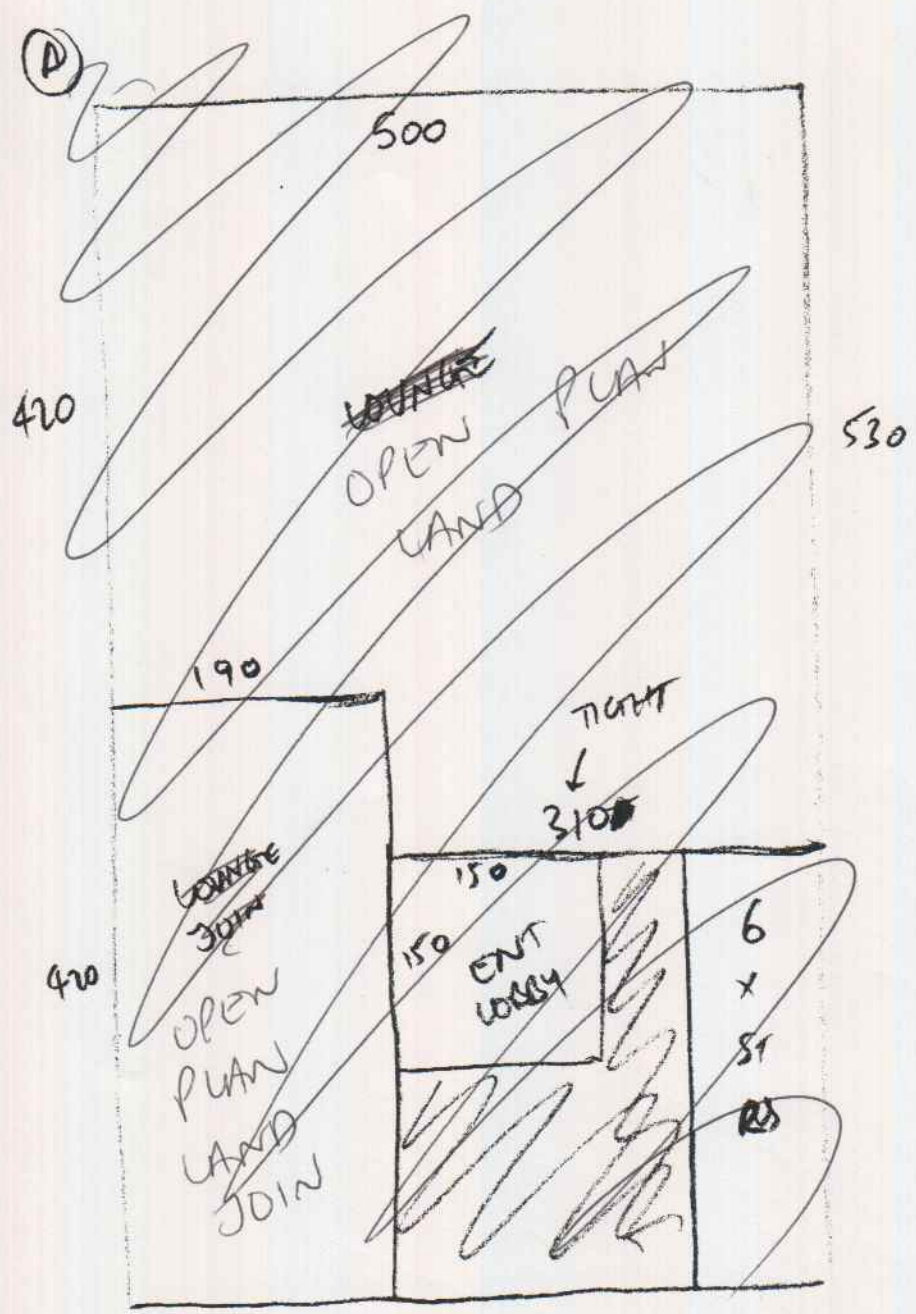

19/11/18

- ~~PLAN (A) = 8.60 x 5.00m~~
- MISED = 5.50 x 5.00m
- ~~LOUNGE = 5.40 x 5.00m~~
- Bed 2 = 3.60 x 5.00m