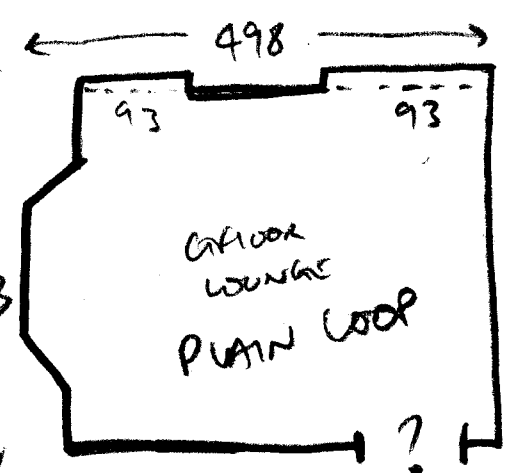

- ~~W1 = 84x92~~
- ~~W2 = 65x110~~
- ~~W3 = 67x77~~
- ~~6xSTRS = 43x90~~
- ~~W4 = 62x94~~
- ~~W5 = 68x117~~
- ~~W6 = 70x83~~
- ~~BIN 1 = 45x100~~
- ~~BIN 2 = 68x123~~

WOOD PIER  
 BAR OR TBC  
 NO UPST OR FURN

STUD + LANDS @  
 LATTER DATE

- ~~3xSTRS = 43x90~~
- ~~W7 = 67x105~~
- ~~W8 = 74x126~~
- ~~W9 = 70x82~~
- ~~2xSTRS = 43x88~~
- ~~W10 = 68x103~~
- ~~W11 = 74x128~~
- ~~W12 = 73x92~~
- ~~4xSTRS = 43x90~~
- ~~BIN 3 = 45x105~~
- ~~BIN 4 = 65x185~~

STUDY  
 320x  
 280  
 ↓  
 WASTE ON  
 SITE  
 TO FIT  
 HERE

~~NO UPST OR FURN~~

(A) = 850 x 500 - MONTREUX ELITE

PTO FOR  
 MOST OF  
 CUTS

MASTER BEDROOM - 8.50 x 5m  
MONTREUX ELITE 2

LIVING ROOM - 6.10 x 5m  
PLAIN LOOP

REAR LEFT - 4.10 x 4m  
LULWORTH

REAR RIGHT - 4m x 4m  
PLAIN LOOP