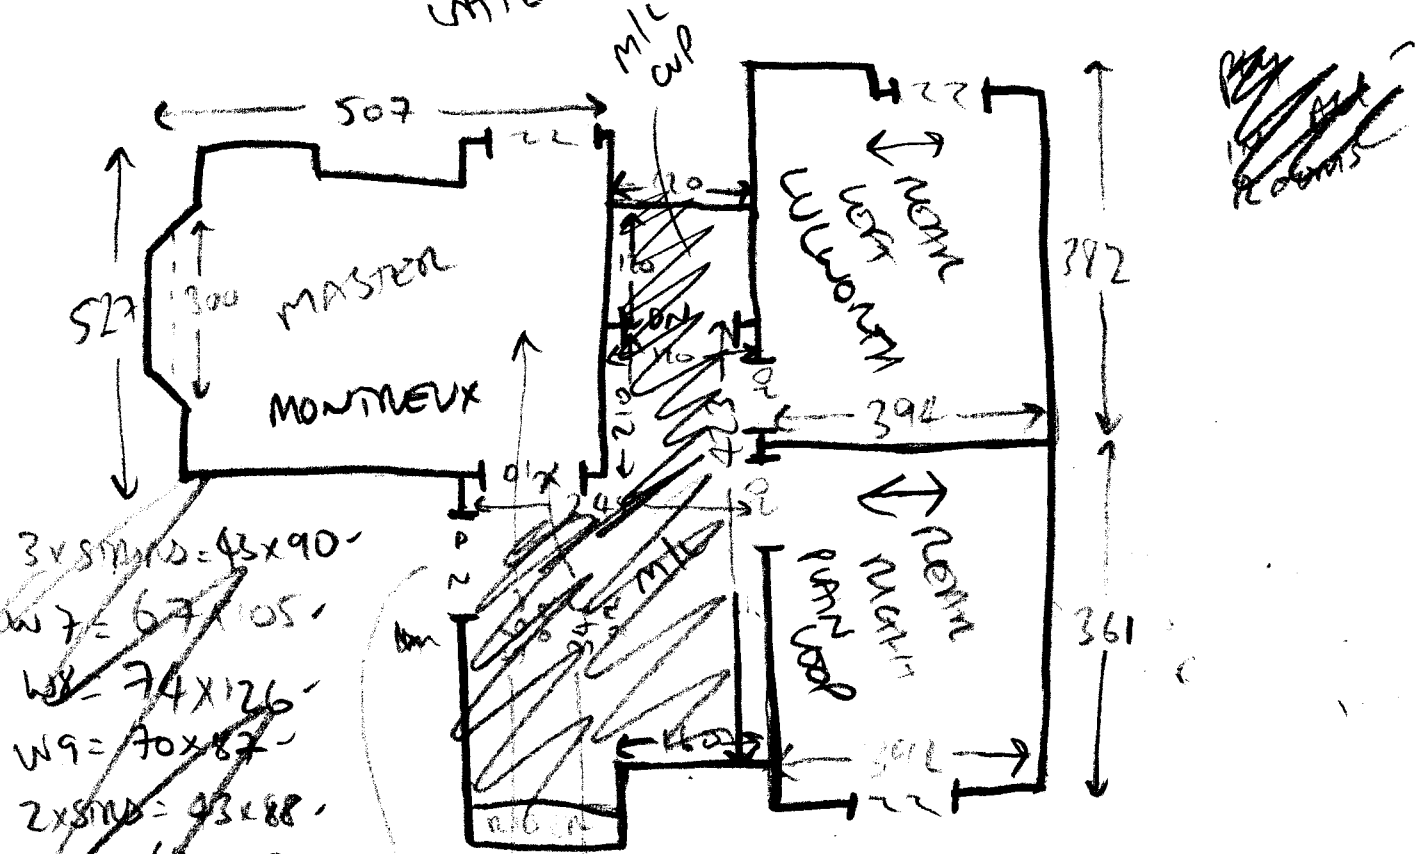

- ~~W1 = 84x92~~
- ~~W2 = 65x110~~
- ~~W3 = 67x77~~
- ~~6xSTRS = 43x90~~
- ~~W4 = 62x94~~
- ~~W5 = 68x117~~
- ~~W6 = 70x83~~
- ~~BIN 1 = 45x100~~
- ~~BIN 2 = 68x123~~

WOOD PIER  
 BAR OR TBC  
 NO UPST OR FURN

STUD + LANDS @  
 LATTER DATE

- ~~3xSTRS = 43x90~~
- ~~W7 = 67x105~~
- ~~W8 = 74x126~~
- ~~W9 = 70x82~~
- ~~2xSTRS = 43x88~~
- ~~W10 = 68x103~~
- ~~W11 = 74x128~~
- ~~W12 = 73x92~~
- ~~4xSTRS = 43x90~~
- ~~BIN 3 = 45x105~~
- ~~BIN 4 = 65x185~~

STUDY  
 320x  
 280  
 ↓  
 WASTE ON  
 SITE  
 TO FIT  
 HERE

~~NO UPST OR FURN~~

(A) = 850 x 500 - MONTREUX ELITE

PTO FOR  
 MOST OF  
 CUTS

MASTER BEDROOM - 8.50 x 5m  
MONTREUX ELITE 2

LIVING ROOM - 6.10 x 5m  
PLAIN LOOP

REAR LEFT - 4.10 x 4m  
LULWORTH

REAR RIGHT - 4m x 4m  
PLAIN LOOP