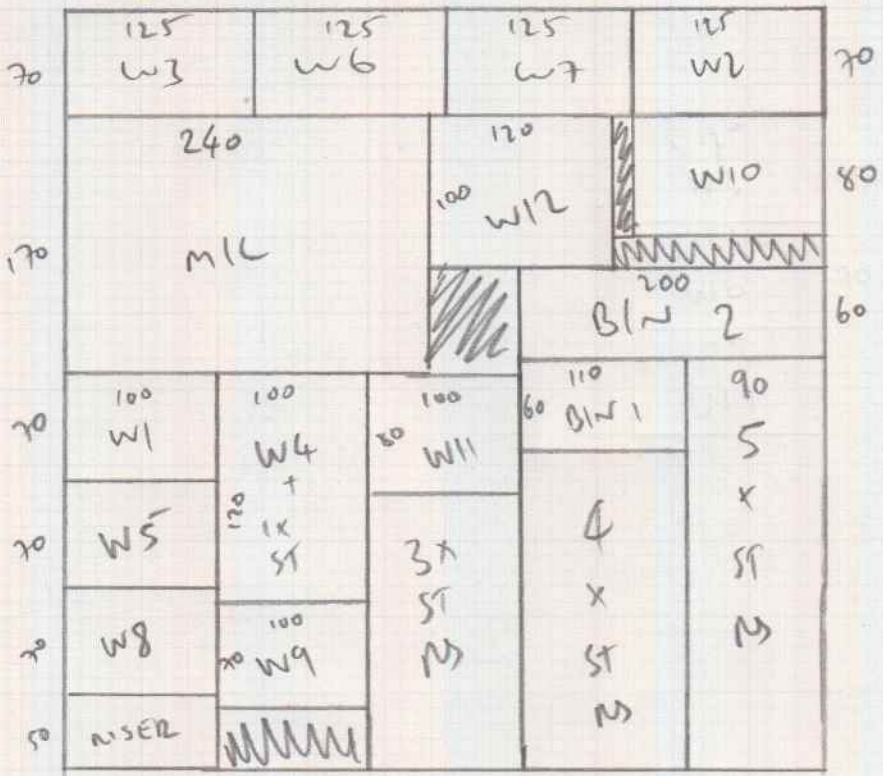

W1SER = 29x78. ← INTO NEW SILVER 2/2

2xSTR = 45x81

W1 = 57x90

W2 = 61x114

W3 = 58x115

W4 = 58x81

1xSTR = 44x81

W5 = 55x90

W6 = 62x115

W7 = 58x115

W8 = 58x82

1xSTR = 44x82

BIN 1 = 45x105

1xSTR = 41x81

W9 = 60x91

W10 = 68x113

W11 = 68x78

8xSTR = 40x81

W12 = 87x110

BIN 2 = 45x185

FULL WOOD PNEP
SILVER 2/2
NO UPST
NO FURN

Job No: _____
 Name: _____
 Address: _____
 Tel: _____
 Email: _____

5m x 5m
 25 sqm