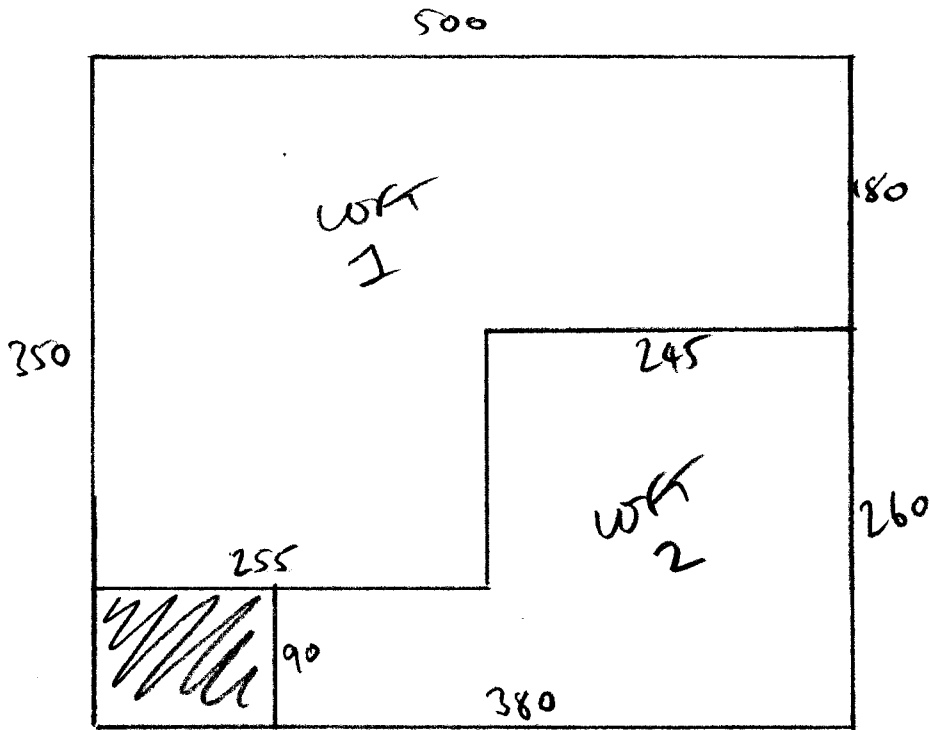

TLC 116 ON X 107

now work on form
 wall wood
 silver sand
 pane on site

opt on site
 full prep needed

440x500
22SQM