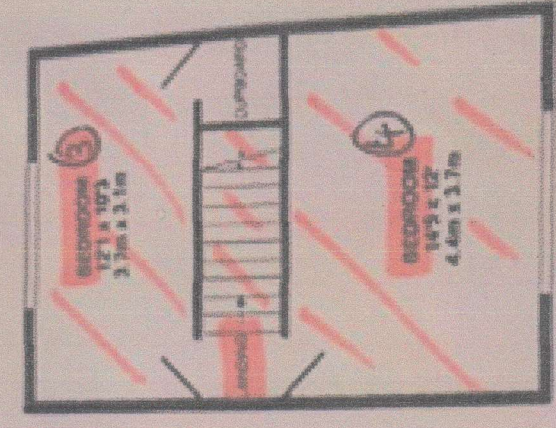

mrcarpets  
 Job No: R18056  
 Name: SILVERA BROTHERS  
 Address: 7 Waverley Close  
 Sandhurst  
 Tel: GU47-9EL  
 Sheet:

Obsession Ashes

- Bed 1 4.50 x 4m
- " 3 3.20 x 4m
- " 4 4.50 x 4m
- Lounge 5.20 x 4m
- Plan 7.20 x 4m
- CBands 1m x 4m

25.60 x 4m  
 102.40

Cupboards

2.1m x .5m (Poss from Ulster's waste from lounge)  
 fit under chairs from 1m piece

- 1 . 90 x .90
- 2 . 90 x .75
- 3 . 90 x .80

R18056  
Silvera Brothers

Carpet sizes

- Bed ① 4.5 x 3.8  
 ② 2.1 x 2.5  
 ③ 3.8 x 3.2  
 ④ 4.5 x 3.8

Wood be lished

- ① 4.5 x 4m  
 ③ 3.20 x 4m  
 ④ 4.50 x 4m  
 Lounge 4.50 x 4m

2ND FLOOR

1ST FLOOR

GROUND FLOOR

Manufacturer's liability shall not be taken for any damage to the floor caused by the installation of doors, windows, stairs and any other items and accessories and no responsibility is taken for any other damage or loss. This plan is for illustrative purposes only and should be used as a guide only. It is not intended to be used as a contract. All dimensions are approximate and subject to change without notice. The manufacturer's liability shall not be taken for any damage or loss caused by the use of the plan.

- 2nd floor landing 1.3m x 1.2m  
 2nd floor stairs to 1st floor stairs 0.8m x 4.5m  
 1st floor landing ① 5.2m x 1.2m  
 ② 1.2 x 1.2m

1st floor stairs to ground stairs 0.8m x 4.5

1.2m  
 1.2m  
 1.2m