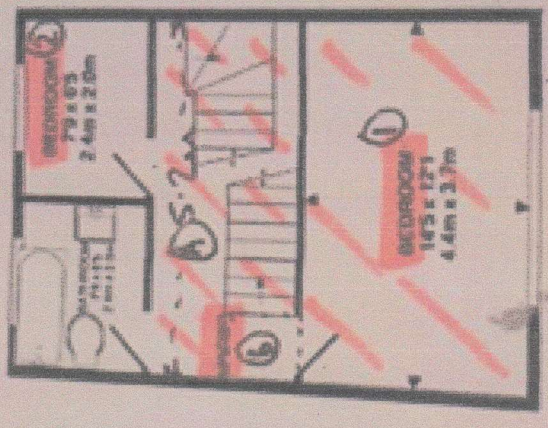

mrcarpets  
 Job No: R18056  
 Name: SILVERA BROTHERS  
 Address: 7 Waverley Close  
 Sandhurst  
 Tel: GU47-9EL  
 Sheet:

Obsession Ashes

- Bed 1 4.50 x 4m
- " 3 3.20 x 4m
- " 4 4.50 x 4m
- Lounge 5.20 x 4m
- Plan 7.20 x 4m
- CBands 1m x 4m

25.60 x 4m  
 102.40

Cupboards

2.1m x .5m (Poss from Ulster's waste from lounge)  
 fit under chairs from 1m piece

- 1 . 90 x .90
- 2 . 90 x .75
- 3 . 90 x .80

R18056  
Silvera Brothers

Carpet sizes

- Bed ① 4.5 x 3.8  
 ② 2.1 x 2.5  
 ③ 3.8 x 3.2  
 ④ 4.5 x 3.8

Wood be lished

- ① 4.5 x 4m  
 ③ 3.20 x 4m  
 ④ 4.50 x 4m  
 Lounge 4.50 x 4m

2ND FLOOR

1ST FLOOR

GROUND FLOOR

Manufacturer's liability shall not be taken for any damage to the floor caused by the installation of doors, windows, stairs and any other items and accessories and no responsibility is taken for any other damage or loss. This plan is for illustrative purposes only and should be used as a guide only. It is not intended to be used as a contract. All dimensions are approximate and subject to change without notice. The manufacturer's liability shall not be taken for any damage or loss caused by the use of the plan.

- 2nd floor landing 1.3m x 1.2m  
 2nd floor stairs to 1st floor stairs 0.8m x 4.5m  
 1st floor landing ① 5.2m x 1.2m  
 ② 1.2 x 1.2m

1st floor stairs to ground stairs 0.8m x 4.5

1.2m  
 1.2m  
 1.2m