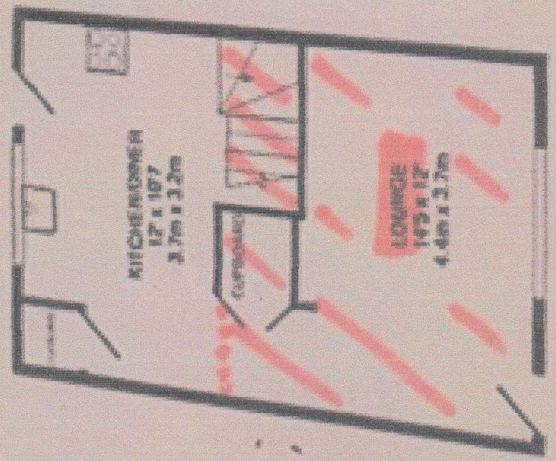

mrcarpets  
 Job No: R18056  
 Name: SILVERA BROTHERS  
 Address: 7 Waverley Close  
 Sandhurst  
 Tel: GU47-9EL  
 Sheet:

Obsession Ashes

- Bed 1 4.50 x 4m
- " 3 3.20 x 4m
- " 4 4.50 x 4m
- Lounge 5.20 x 4m
- Plan 7.20 x 4m
- CBands 1m x 4m

25.60 x 4m  
 102.40

Cupboards

2.1m x .5m (Poss from Ulster's waste from lounge)  
 fit under chairs from 1m piece

- 1 . 90 x .90
- 2 . 90 x .75
- 3 . 90 x .80

R18056  
Silvera Brothers

Carpet sizes

- Bed ① 4.5 x 3.8  
 ② 2.1 x 2.5  
 ③ 3.8 x 3.2  
 ④ 4.5 x 3.8

Wood be lished

- ① 4.5 x 4m  
 ③ 3.20 x 4m  
 ④ 4.50 x 4m  
 Lounge 4.50 x 4m

2ND FLOOR

1ST FLOOR

GROUND FLOOR

Manufacturer's liability shall not be taken for any damage to the floor caused by the installation of doors, windows, stairs and any other items and accessories and no responsibility is taken for any other damage or loss. This plan is for illustrative purposes only and should be used as a guide only. It is not intended to be used as a contract. All dimensions are approximate and subject to change without notice. The manufacturer's liability shall not be taken for any damage or loss caused by the use of the plan.

- 2nd floor landing 1.3m x 1.2m  
 2nd floor stairs to 1st floor stairs 0.8m x 4.5m  
 1st floor landing ① 5.2m x 1.2m  
 ② 1.2 x 1.2m

1st floor stairs to ground stairs 0.8m x 4.5

1.2m  
 1.2m  
 1.2m