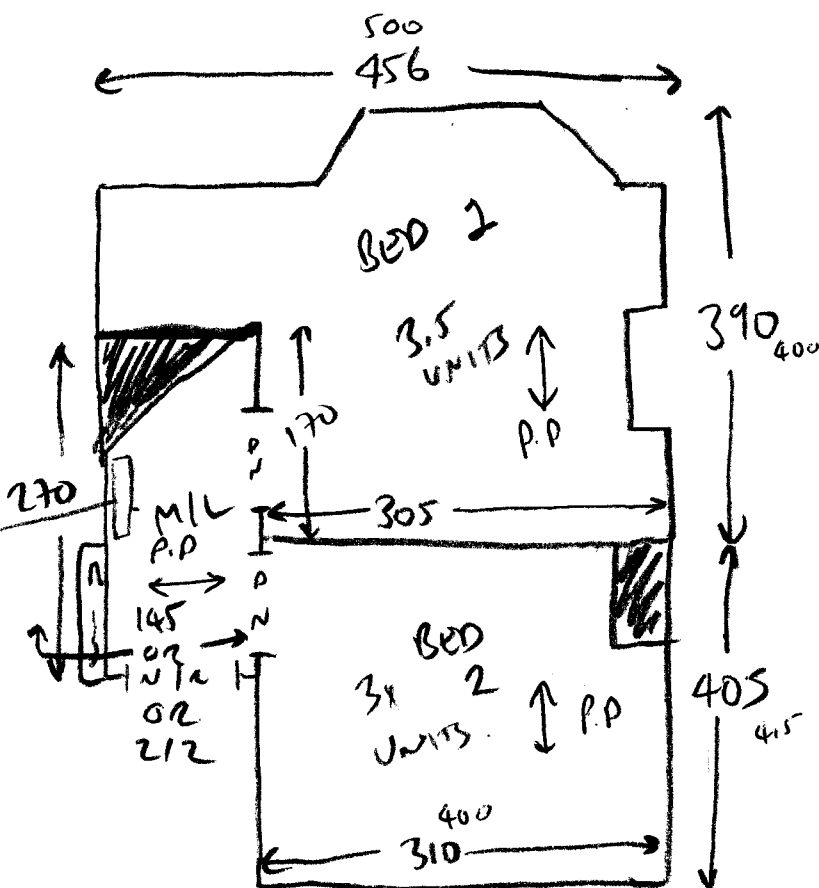

- TLC = 106 x 95 -
- W1 = 55 x 90 -
- W2 = 60 x 113 -
- W3 = 60 x 110 -
- W4 = 57 x 75 -

- 3xSTN = 45 x 75 -
- W5 = 55 x 81 -
- W6 = 59 x 110 -
- W7 = 70 x 85 -
- W8 = 57 x 85 -

- 1xST = 45 x 85 -
- W9 = 54 x 91 -
- W10 = 57 x 110 -

SCRAP TO PLATFORM WITH NEW 73cm SLAMP

- 1xST = 42 x 92 -
- W11 = 63 x 107 -
- W12 = 72 x 120 -
- W13 = 65 x 72 -
- 10xST = 40 x 74 -
- BIN = 42 x 85 -
- DOUBLE UP GRABBER!

CAN YOU APPLY WHITE SILICONE SEALANT AROUND BANNISTER POST TO LEFT OF BIN.

COUNTE
 340 x 500 L
 W
 UPWFT NED
 2xUNITS
 PAND?
 SILVER 212
 PLS TO MOVE PIANO

STANDS

AREA 146

5.15 x 5m

ROOMS

BED 1 = 4m x 5m!!

BED 2 = 4.15 x 4m

LOUNGE = 5.10 x 4m