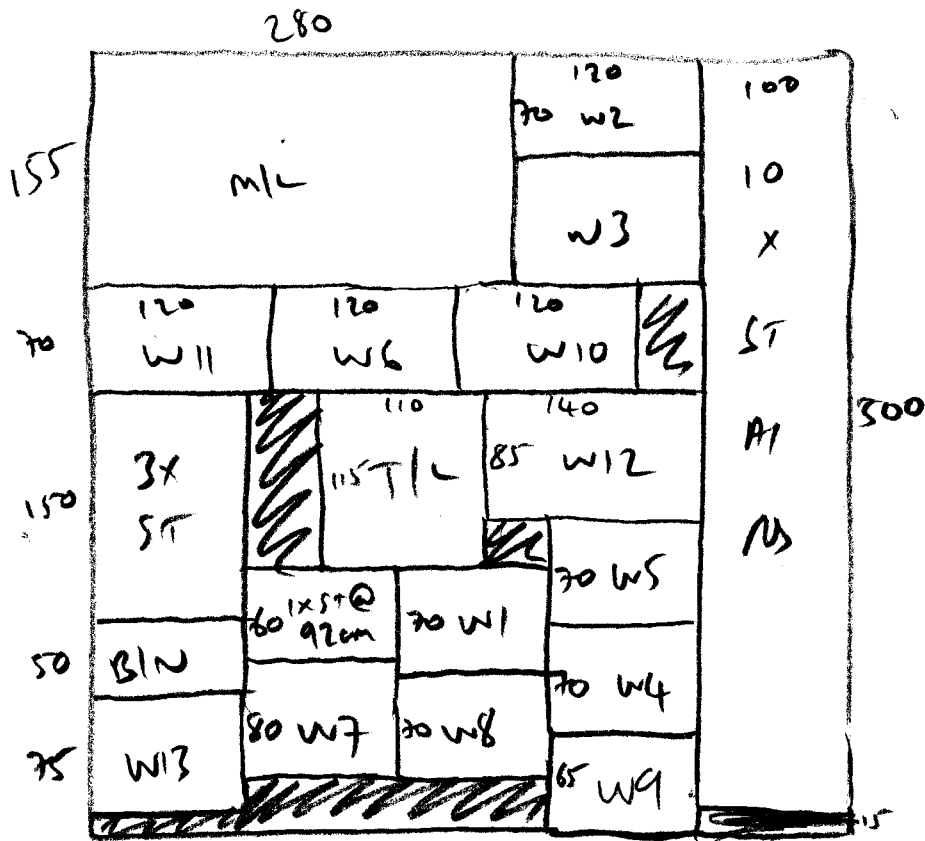

- TLC = 106 x 95 -
- W1 = 55 x 90 -
- W2 = 60 x 113 -
- W3 = 60 x 110 -
- W4 = 57 x 75 -

- 3xSTN = 45 x 75 -
- W5 = 55 x 81 -
- W6 = 59 x 110 -
- W7 = 70 x 85 -
- W8 = 57 x 85 -

- 1xST = 45 x 85 -
- W9 = 54 x 91 -
- W10 = 57 x 110 -

SCRAP TO PLATFORM WITH NEW 73cm SLAMP

- 1xST = 42 x 92 -
- W11 = 63 x 107 -
- W12 = 72 x 120 -
- W13 = 65 x 72 -
- 10xST = 40 x 74 -
- BIN = 42 x 85 -
- DOUBLE UP GRABBER!

CAN YOU APPLY WHITE SILICONE SEALANT AROUND BANNISTER POST TO LEFT OF BIN.

COUNTE
 340 x 500 L
 W
 UPWFT NED
 2xUNITS
 PAND?
 SILVER 212
 PLS TO MOVE PIANO

STANDS

AREA 146

5.15 x 5m

ROOMS

BED 1 = 4m x 5m!!

BED 2 = 4.15 x 4m

LOUNGE = 5.10 x 4m

EAST
COAST