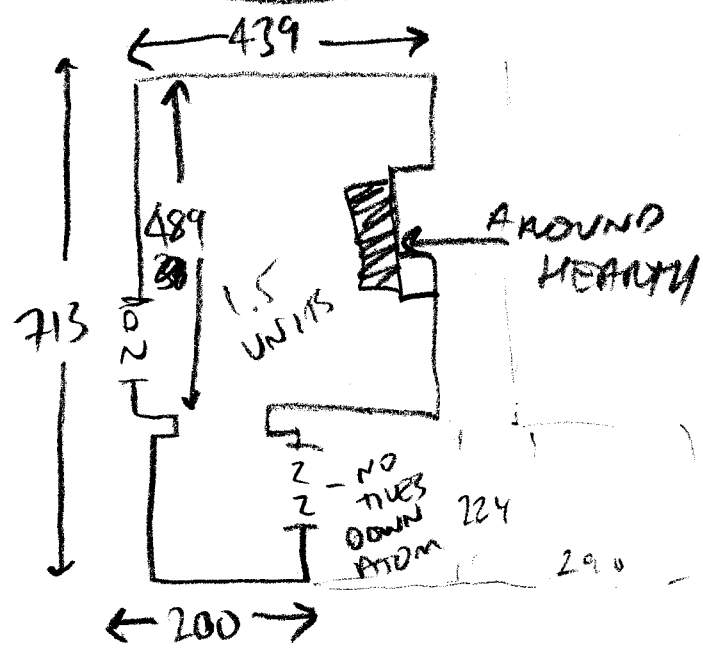

AROUND HEARTH

R18073
 FIRE GARLWFIELD. RES. CATEG 6.10
 SPVENOVAK
 18 LINTENKAD
 K13SEE
 610 x 4m - ROOM
 1.85 x 4m - JOIN
 PIECES

AROUND HEARTH

2.35 x 5m

AROUND HEARTH

7.20 x 5m