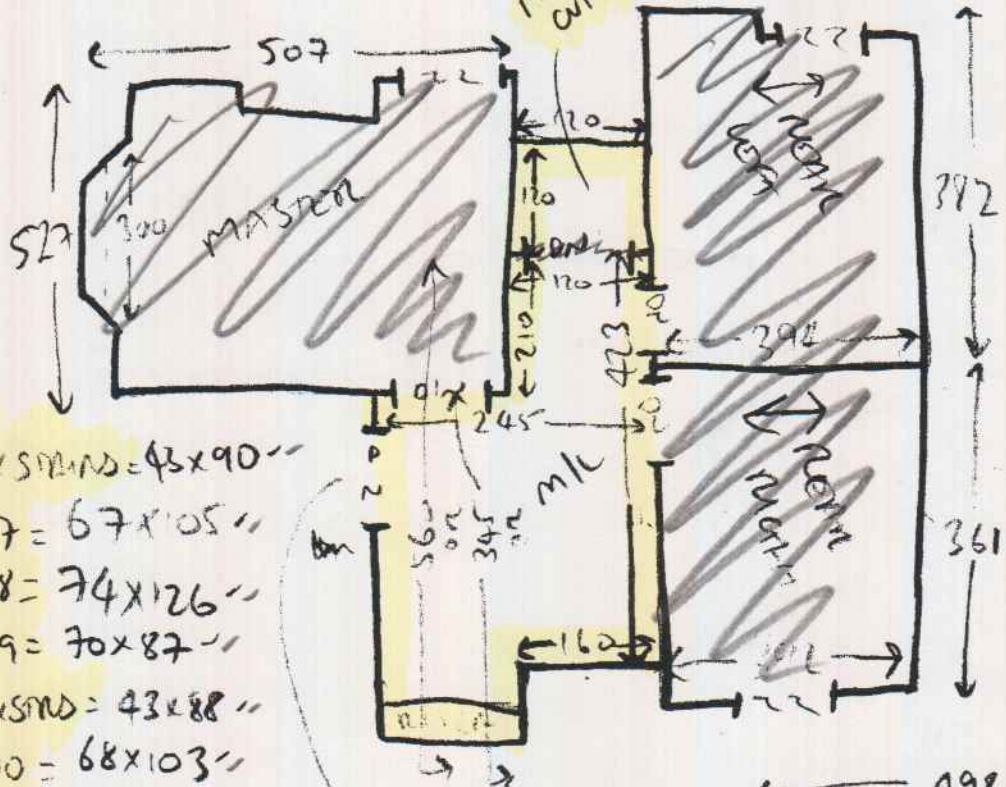

- W1 = 64x92 "
- W2 = 65x110 "
- W3 = 67x77 "
- 6 x STMS = 43x90 "
- W4 = 62x94 "
- W5 = 68x117 "
- W6 = 70x83 "
- B/N 1 = 45x100 "
- B/N 2 = 68x123 "

WOOD PANEL BLUSHED  
 BAR W/ ~~THE~~ CHROME  
 NO UPST OR FURN

MIL IN ONE  
 UP PIECE

Play  
 10  
 ROOMS

- 3 x STMS = 43x90 "
- W7 = 67x105 "
- W8 = 74x126 "
- W9 = 70x87 "
- 2 x STMS = 43x88 "
- W10 = 68x103 "
- W11 = 74x128 "
- W12 = 73x90 "
- 4 x STMS = 43x90 "
- B/N 3 = 45x105 "
- B/N 4 = 65x185 "

STUDY  
 320x  
 280