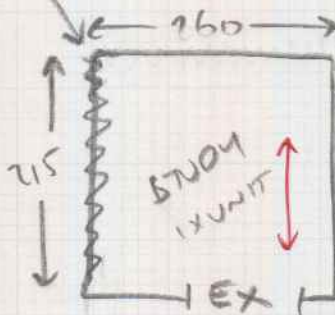

NEW ULWAY  
 EXIST GRIPPER + BARS  
 UPURT + FURN MOVE  
 POSS FOAM ULWAY TO SWEEP/  
 SCRAPE UP.

GRIPPER ALONG THIS WALL

2.25 x 4m