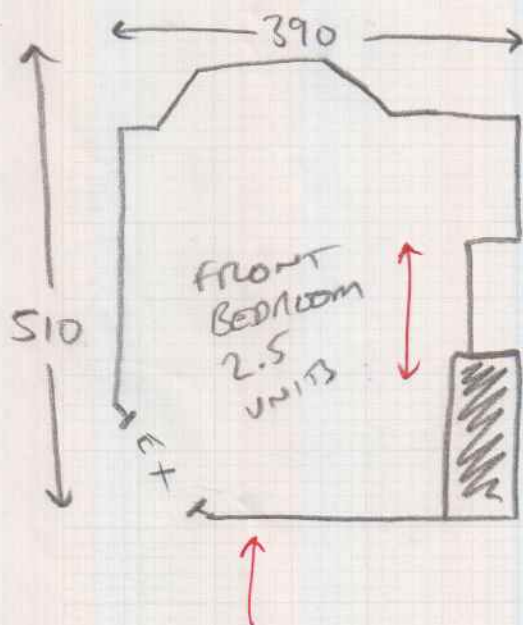

NEW ULWAY  
 EXIST GRIPPER + BARS  
 UPURT + FURN MOVE  
 POSS FOAM ULWAY TO SWEEP/  
 SCRAPE UP.

GRIPPER ALONG THIS WALL

2.25 x 4m