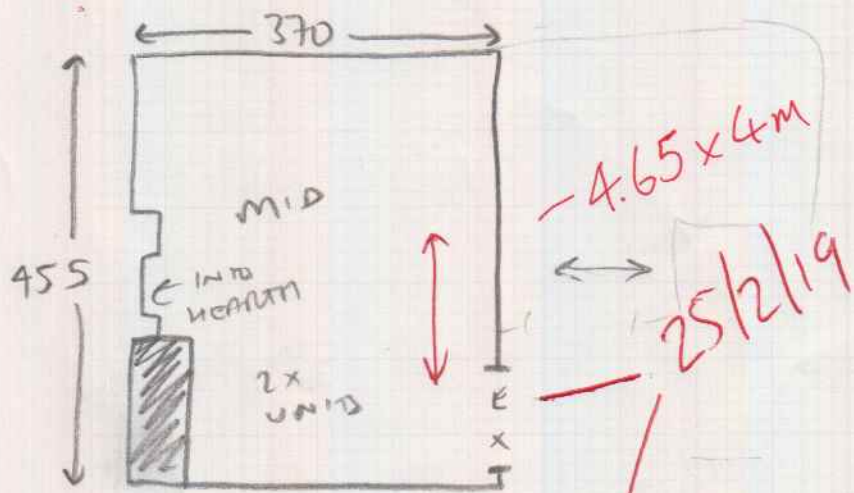

NEW ULWAY  
 EXIST GRIPPER + BARS  
 UPURT + FURN MOVE  
 POSS FOAM ULWAY TO SWEEP/  
 SCRAPE UP.

GRIPPER ALONG THIS WALL

2.25 x 4m