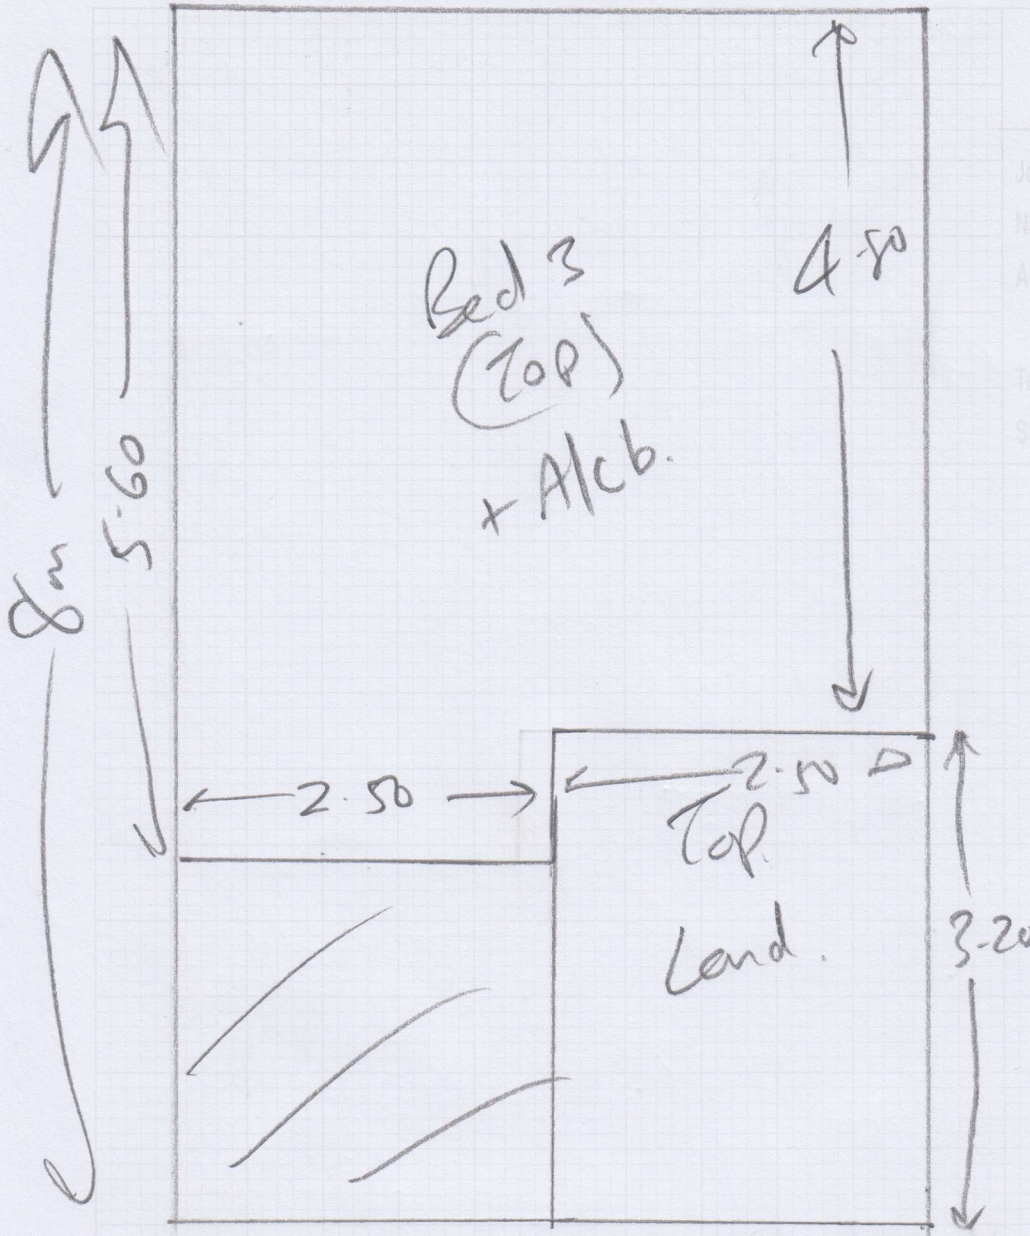

mrcarpet
 Job No: R18093.
 Name: Windsor Homes
 Address: Plot 3 Millstones
 Patmore Park Rd
 Weybridge.
 Tel:
 Sheet: KT18 3HA.

1/4
Cut Bed ④ 4-10 x 5m
 Plan 5-20 x 5m
 " 5-10 x 5m
 " 5-00 x 5m
 " 8-00 x 5m

 27-80 x 5m

Easyare 29

25m + 4-10

O/O Karen
 21/2
 1524341.

Fit Rib Entrance
 Matching to Plots

2 + 3
 Ribs Run ACROSS
 HALL.

mrcarpets
 Job No: R10093
 Name: Windsor Homes.
 Address: Plot 3 Millstones
 Patmore Park Rd
 Weybridge
 Tel:
 Sheet: KT18 3HA
 2/4