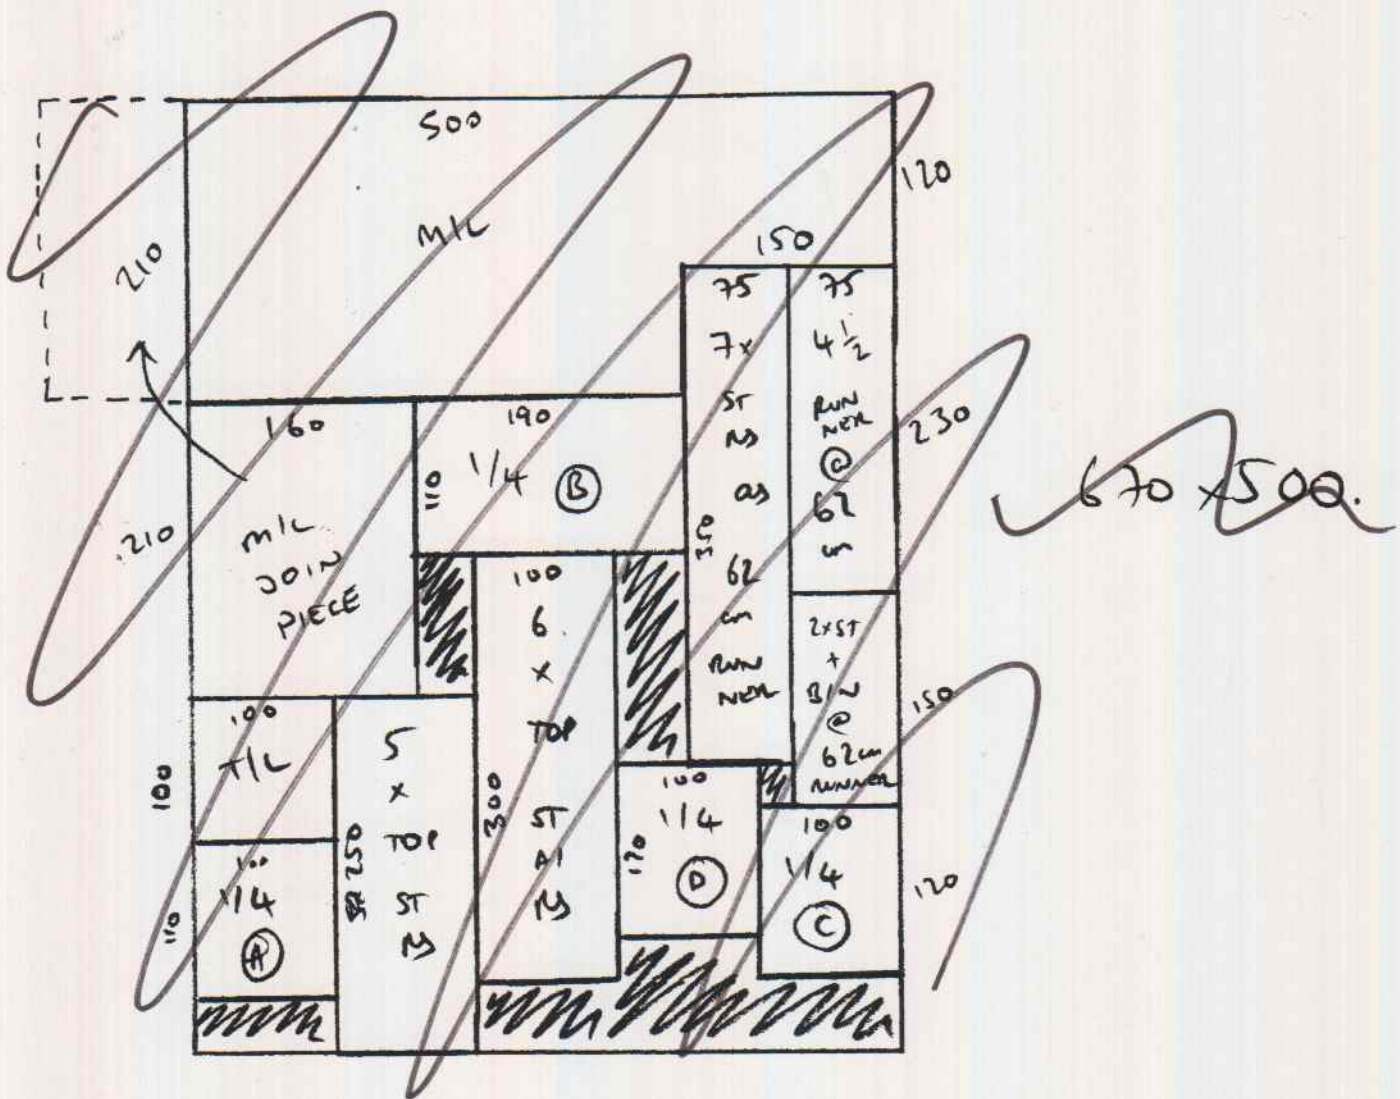

TILE 88 00 x 82 @ 1/8" IN SET
 6x STRIPS = 42 x 30
 1/4" @ = 95 00 x 33
 1/4" @ = 97 00 x 157
 6x STRIPS = 42 x 30

FULL WOOD PANEL
 NISHKIN BAND
 FURN TO MOVE
 UPSETS TO ROOMS
 DOWN

LANDING UP BEHIND & DOWN
 + UP STAIRS & DOWN
 REMAINS
 TEMPLATE
 PLEASE
 62 cm
 4 1/2 STRIPS = 40 x 86
 1/4 STRIP @ = 110 00 x 87
 2x STRIPS = 40 x 86
 1/4 STRIP @ = 110 00 x 87
 2x STRIPS = 45 x 86
 812 = 48 x 110

TOP ROOM = 5.60 x 4.00m

FIF SPARE ROOM = 5.50 x 5m