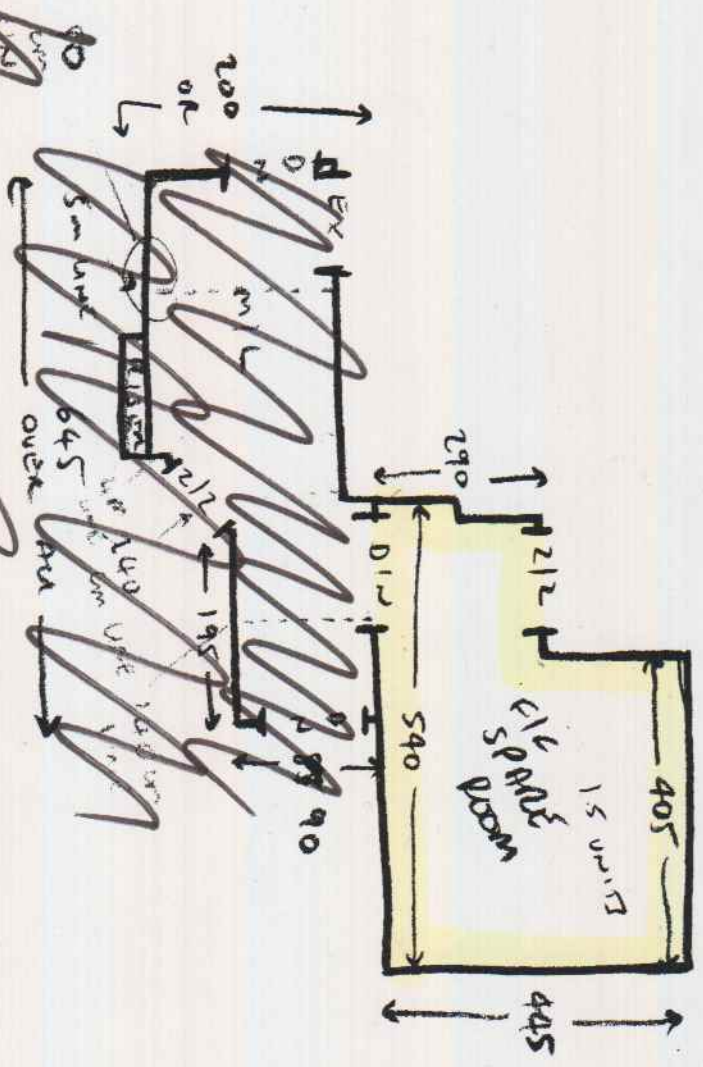

TILE 88 00 x 82 @ 1/8" IN SET
 6x STRIPS = 42 x 30
 1/4" @ = 95 00 x 33
 1/4" @ = 97 00 x 157
 6x STRIPS = 42 x 30

FULL WOOD PANEL
 NISHKIN BAND
 FURN TO MOVE
 UPSETS TO ROOMS
 DOWN

LANDING UP BEHIND & DOWN
 + UP STAIRS & DOWN
 REMAINS
 TEMPLATE
 PLEASE
 62 cm
 4 1/2 STRIPS = 40 x 86
 1/4 STRIP @ = 110 00 x 87
 2x STRIPS = 40 x 86
 1/4 STRIP @ = 110 00 x 87
 2x STRIPS = 45 x 86
 812 = 48 x 110

TOP ROOM = 5.60 x 4.00m

FIF SPARE ROOM = 5.50 x 5m