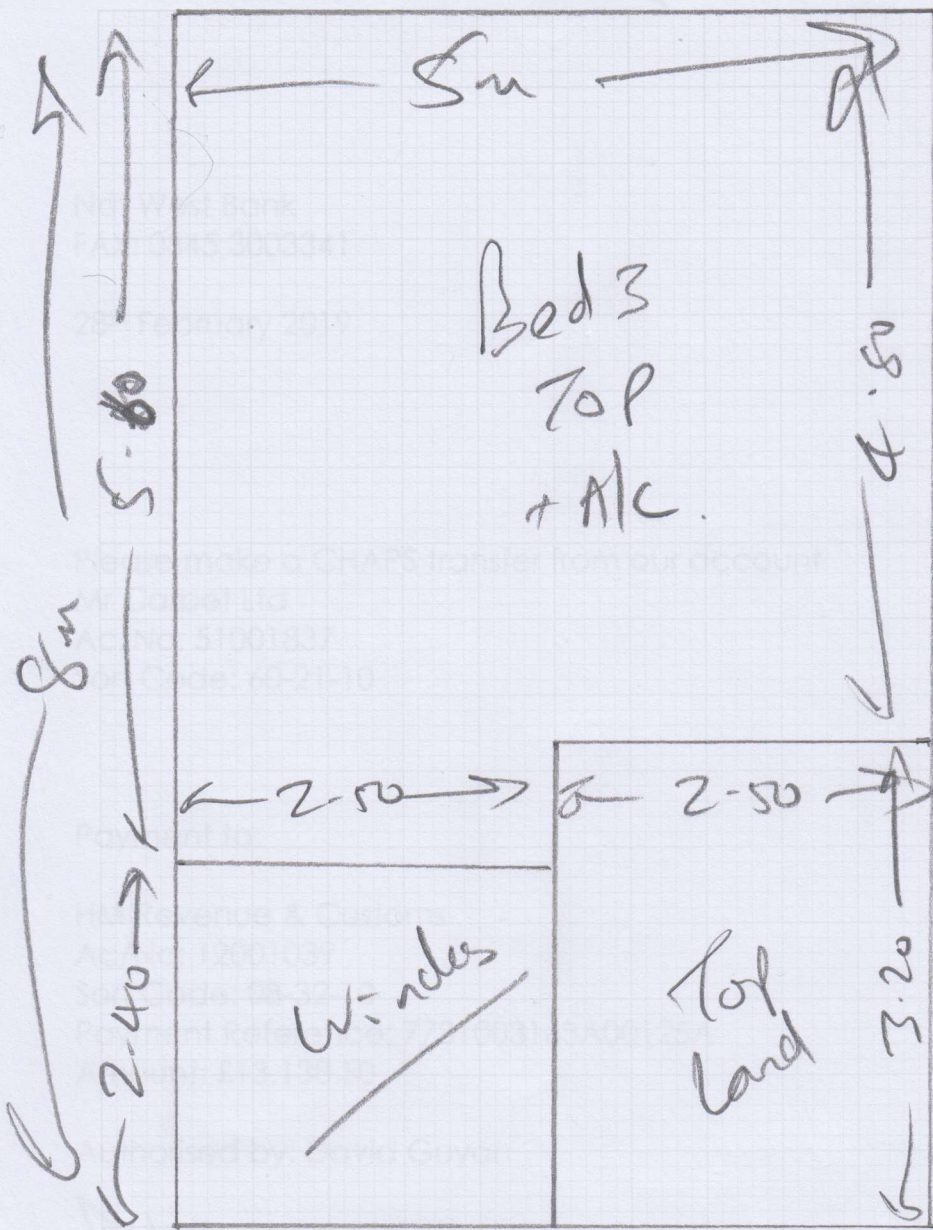

Job No: R18107
 Name: Windsor Homes
 Address: Plot 2 Millstone, Patmore Lake Rd, Weybridge, KT18 3HA
 Tel:
 Sheet: of 1/4

Plan 5.20 x 5m
 Plan 5.50 x 5m
 Plan 5.00 x 5m
 Plan 8m x 5m

 23.70 x 5m
 (25m Roll)

Bed 4 4.10 x 5m (cut)

Every year 46.
 Fit Ribbed enhance
 Matting ribs
 run across hall

Left as site with Plot 3.

Job No: R18107
 Name: ut adse Homes
 Address: Plot 2 Mill Street,
 Putmore Park
 Weybridge
 KT15 3HA.
 Tel:
 Sheet:

2/4