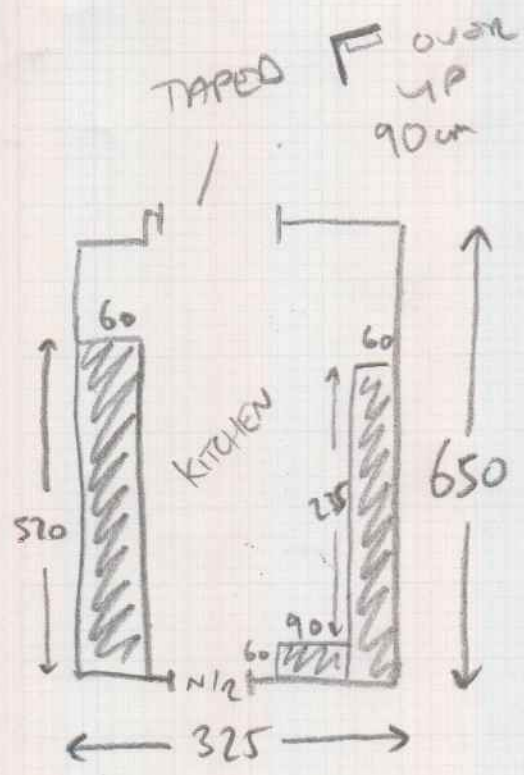

R18114
NEWMAN
6 CRESCENT ROAD
SW20 8EY
07952 306-490

ROOM SIZE
21.13
m²
16 NETT
SEE METRES
12 PACKS = 17.88

SARANWAUGH @
YAMOO.CO.UK

AMTICO CLICK LAMINATE DOWN - (DOESN'T LIKE LOWDOWN)
WANTS IT UPLIFTED + MOULDED TRANSFORM
FITTED. SHOULD BE LIKE FOR LIKE INSTANT.
ONTO EXISTING ANCHORS.