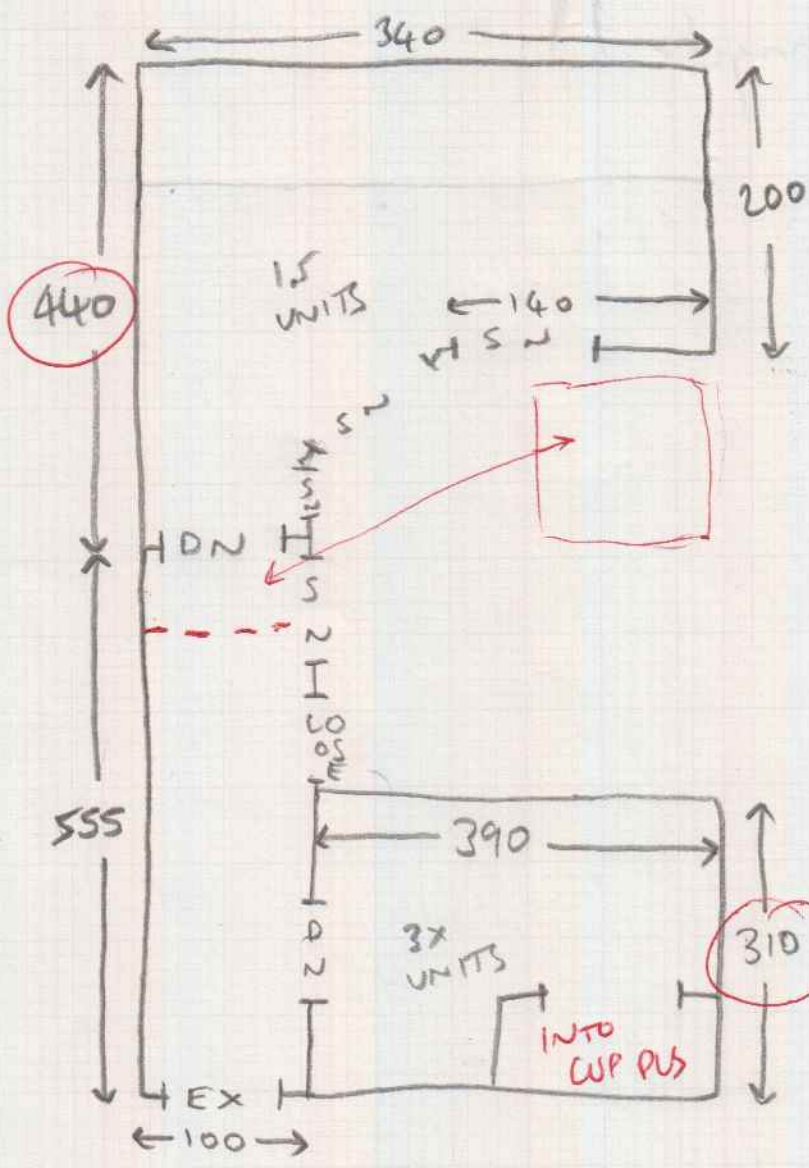

4.45
ALLOTTED

7.55m PIECE
 $3.10 \times 4m =$
BED
 $4.45 \times 4m =$
LOUNGE
HALL =
 $1.1m \times 4m$

TIGHT
NETT!!

- 8mm FOAM
- SILVER BAND - FAST SET REE
- UPPER REE
- CONC SUB
- 3.6m REE OF SILVER SLAP FOR KITCHEN REE
- FURN MOVE
- PERMIT REE