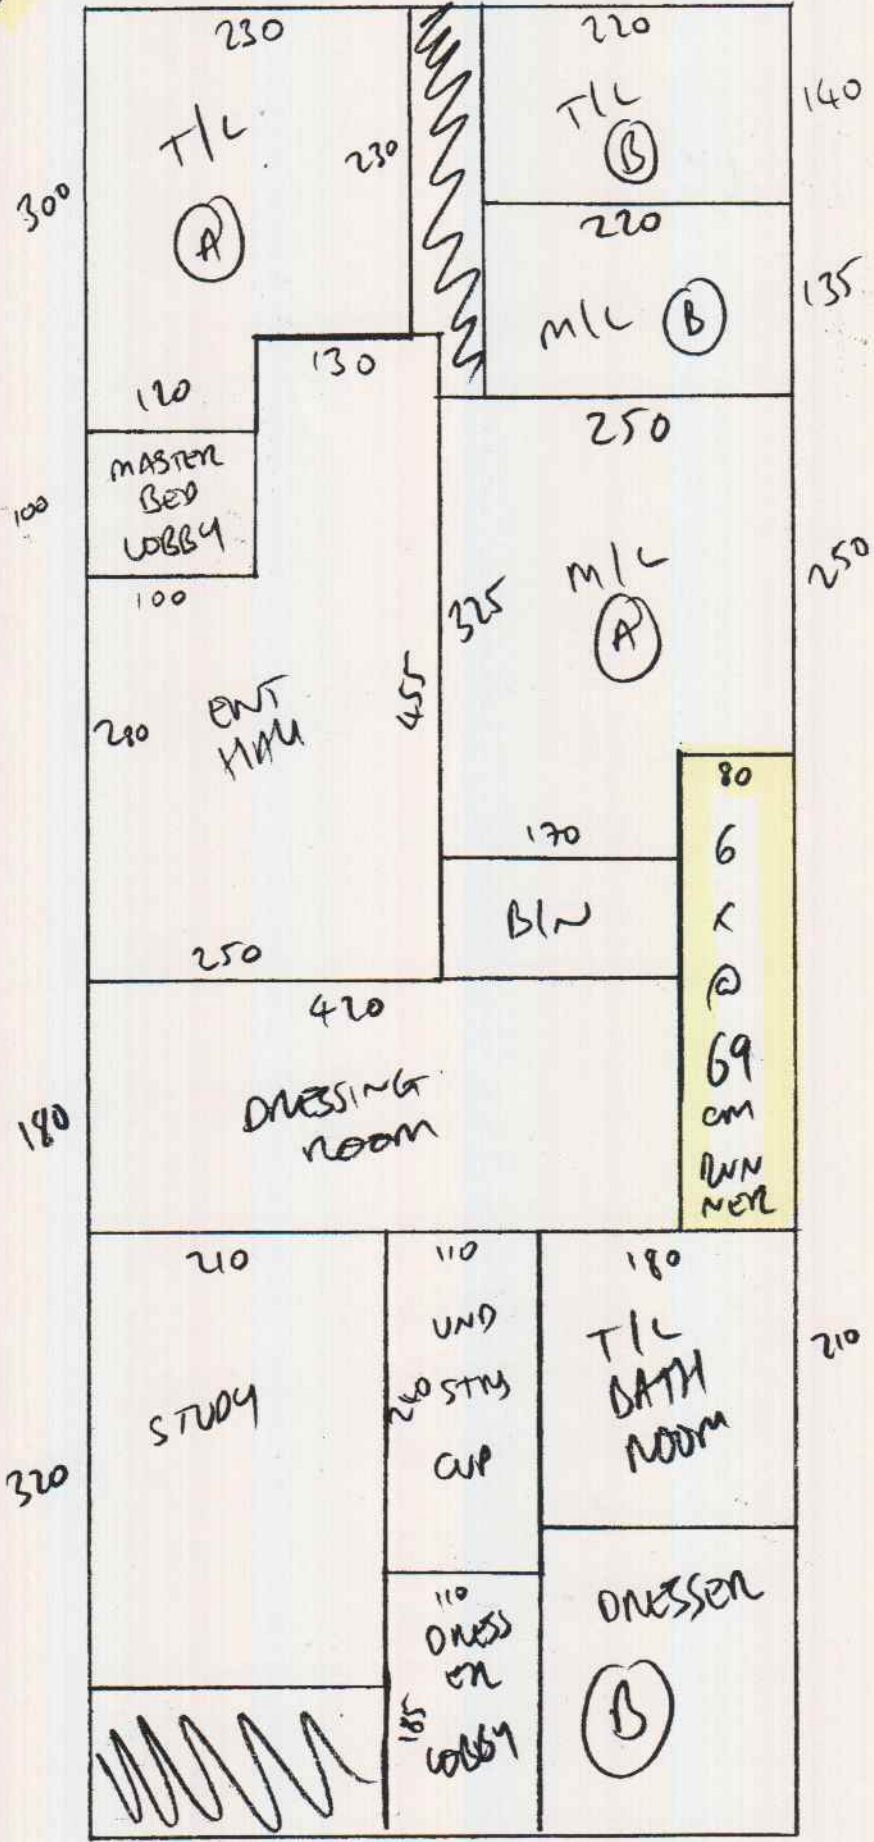

(A)

A GENT
WINNER
CUT
DOWN

1285
x
500

(B)

A GENIT
RUNNER
WT
DOWN

545 x 500

(A) = 12.85 x 5.00

(B) = 5.85 x 5.00

MASTER = 4.80 x 5.00
BED