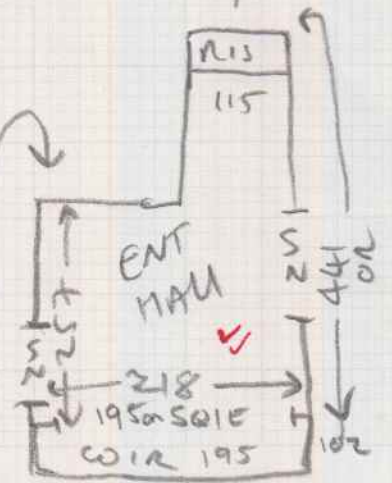

7x STAIRS = 44x86 ✓  
 (CURRENTLY AS 70cm RUNNER WITH S-RODS)

8x STAIRS = 44x86 ✓  
 (CURRENTLY AS 70cm RUNNER WITH S-RODS)

TO MAIN LAND  
 (A)

MASTER LOBBY = 94 OR x 84 ✓  
 6x STAIRS = 48x83 ✓  
 ((FULL WIDTH))

SHOE RACKS ADVISED TO BE REMOVED

(FULL WIDTH)  
 4x STAIRS = 43x98 ✓

CURRENTLY 6x STAIRS = 44x86 ✓  
 AS 70cm RUNNER WITH S/RODS

10x STAIRS = 43x86 ✓

BLW = 40x110 ✓  
 (FULL WIDTH)

COR 195x101

(A)

mrcarpets

Job No: \_\_\_\_\_  
 Name: \_\_\_\_\_  
 Address: \_\_\_\_\_  
 Tel: \_\_\_\_\_  
 Street: \_\_\_\_\_

1285  
 x  
 500

(B)

180	200 DRESSER (A)		8	100	110	200
			x	10	4 @ 98. FULL WIDTH	
	7	S P A	ST	x	6	385
	x		M	ST		
	ST	A	@	M	x	385
	@		69 cm RUN WEEK	FULL WIDTH	ST	
	69 cm RUN WEEK	RE				

585 x 500

(A) = 12.85 x 5.00

(B) = 5.85 x 5.00

MASTER BED = 4.80 x 5.00