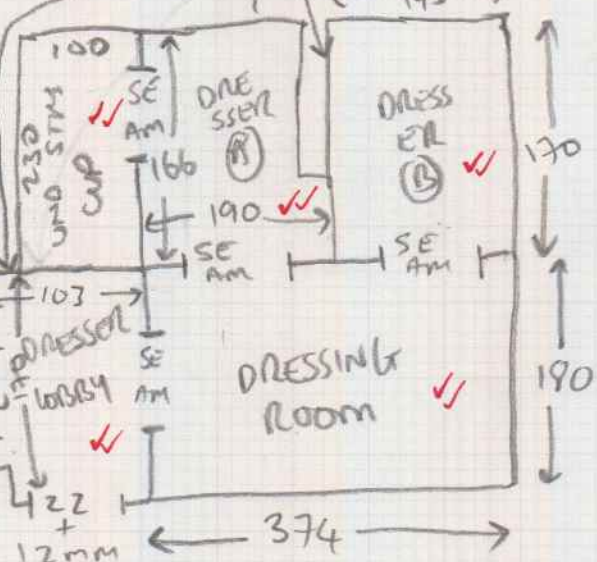

7x STAIRS = 44x86 ✓  
 (CURRENTLY AS 70cm RUNNER WITH S-RODS)

8x STAIRS = 44x86 ✓  
 (CURRENTLY AS 70cm RUNNER WITH S-RODS)

TO MAIN LAND  
 (A)

MASTER LOBBY = 94 OR x 84 ✓  
 6x STAIRS = 48x83 ✓  
 ((FULL WIDTH))

SHOE RACKS ADVISED TO BE REMOVED

(FULL WIDTH)  
 4x STAIRS = 43x98 ✓

CURRENTLY 6x STAIRS = 44x86 ✓  
 AS 70cm RUNNER WITH S/RODS

10x STAIRS = 43x86 ✓

BLW = 40x110 ✓  
 (FULL WIDTH)

COR 195x101

(A)

mrcarpets

Job No: \_\_\_\_\_  
 Name: \_\_\_\_\_  
 Address: \_\_\_\_\_  
 Tel: \_\_\_\_\_  
 Street: \_\_\_\_\_

1285  
 x  
 500

(B)

180	200 DRESSER (A)		8	100	110	200
			x	10	4 @ 98. FULL WIDTH	
	7	S P A	ST	x	6	385
	x		M	ST		
	ST	A	@	M	x	385
	@		69 cm RUN WEEK	FULL WIDTH	ST	
	69 cm RUN WEEK	RE				

585 x 500

(A) = 12.85 x 5.00

(B) = 5.85 x 5.00

MASTER BED = 4.80 x 5.00