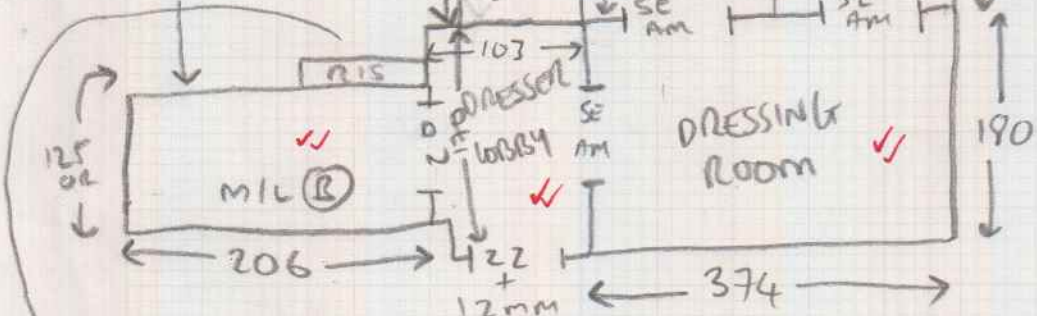

7x STAIRS = 44x86 ✓  
 (CURRENTLY AS 70cm RUNNER WITH S-RODS)

8x STAIRS = 44x86 ✓  
 (CURRENTLY AS 70cm RUNNER WITH S-RODS)

TO MAIN LAND  
 (A)

MASTER LOBBY = 94 OR x 84 ✓  
 6x STAIRS = 48x83 ✓  
 ((FULL WIDTH))

SHOE RACKS ADVISED TO BE REMOVED

(FULL WIDTH)  
 4x STAIRS = 43x98 ✓

CURRENTLY 6x STAIRS = 44x86 ✓  
 AS 70cm RUNNER WITH S/RODS

10x STAIRS = 43x86 ✓

BLW = 40x110 ✓  
 (FULL WIDTH)

COR 195x101

(A)

mrcarpets

Job No: \_\_\_\_\_  
 Name: \_\_\_\_\_  
 Address: \_\_\_\_\_  
 Tel: \_\_\_\_\_  
 Street: \_\_\_\_\_

1285  
 x  
 500

(B)

180	200 DRESSER (A)		8	100	110	200
			x	10	4 @ 98. FULL WIDTH	
	7	S P A	ST	x	6	385
	x		M	ST		
	ST	A	@	M	x	385
	@		69 cm RUN WEEK	FULL WIDTH	ST	
	69 cm RUN WEEK	RE				

585 x 500

(A) = 12.85 x 5.00

(B) = 5.85 x 5.00

MASTER BED = 4.80 x 5.00