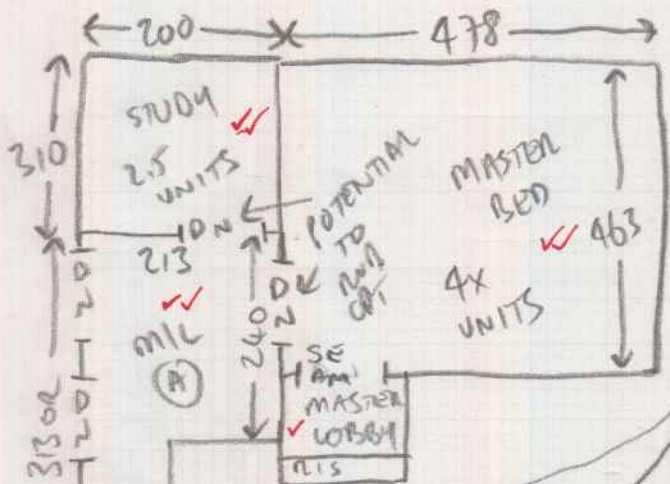

7x STAIRS = 44x86 ✓  
 (CURRENTLY AS 70cm RUNNER WITH S-RODS)

8x STAIRS = 44x86 ✓  
 (CURRENTLY AS 70cm RUNNER WITH S-RODS)

TO MAIN LAND  
 (A)

MASTER LOBBY = 94 OR x 84 ✓  
 6x STAIRS = 48x83 ✓  
 ((FULL WIDTH))

SHOE RACKS ADVISED TO BE REMOVED

(FULL WIDTH)  
 4x STAIRS = 43x98 ✓

CURRENTLY 6x STAIRS = 44x86 ✓  
 AS 70cm RUNNER WITH S/RODS

10x STAIRS = 43x86 ✓

BLW = 40x110 ✓  
 (FULL WIDTH)

COR 195x101

(A)

mrcarpets

Job No: \_\_\_\_\_  
 Name: \_\_\_\_\_  
 Address: \_\_\_\_\_  
 Tel: \_\_\_\_\_  
 Street: \_\_\_\_\_

1285  
 x  
 500

(B)

180	200 DRESSER (A)		8	100	110	200
			x	10	4 @ 98. FULL WIDTH	
	7	S P A	ST	x	6	385
	x		M	ST		
	ST	A	@	M	x	385
	@		69 cm RUN WEEK	FULL WIDTH	ST	
	69 cm RUN WEEK	RE				

585 x 500

(A) = 12.85 x 5.00

(B) = 5.85 x 5.00

MASTER BED = 4.80 x 5.00