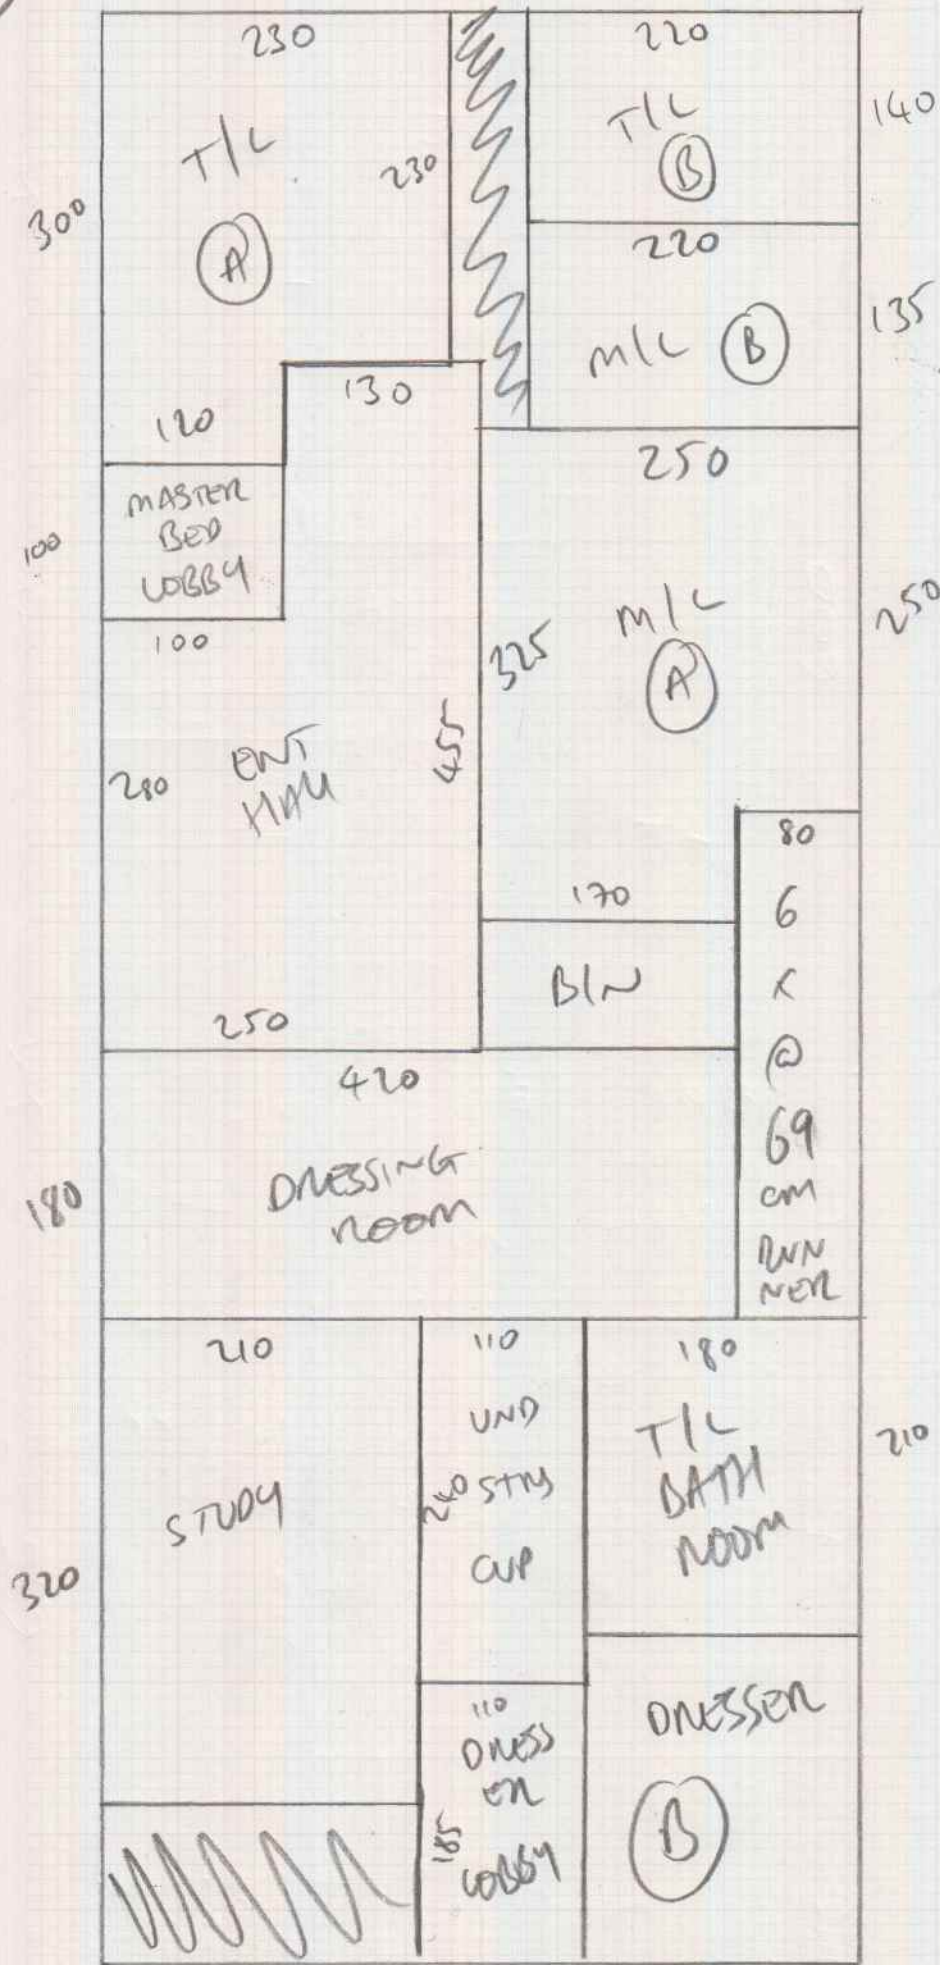

7x STAIRS = 44x86 ✓  
 (CURRENTLY AS 70cm RUNNER WITH S-RODS)

8x STAIRS = 44x86 ✓  
 (CURRENTLY AS 70cm RUNNER WITH S-RODS)

TO MAIN LAND  
 (A)

MASTER LOBBY = 94 OR x 84 ✓  
 6x STAIRS = 48x83 ✓  
 ((FULL WIDTH))

SHOE RACKS ADVISED TO BE REMOVED

(FULL WIDTH)  
 4x STAIRS = 43x98 ✓

CURRENTLY 6x STAIRS = 44x86 ✓  
 AS 70cm RUNNER WITH S/RODS

10x STAIRS = 43x86 ✓

BLW = 40x110 ✓  
 (FULL WIDTH)

COR 195x101

(A)

mrcarpets

Job No: \_\_\_\_\_  
 Name: \_\_\_\_\_  
 Address: \_\_\_\_\_  
 Tel: \_\_\_\_\_  
 Street: \_\_\_\_\_

1285  
 x  
 500

(B)

180	200 DRESSER (A)		8	100	110	200
			x	10	4 @ 98. FULL WIDTH	
	7	S P A	ST	x	6	385
	x		M	ST		
	ST	A	@	M	x	385
	@		69 cm RUN WEEK	FULL WIDTH	ST	
	69 cm RUN WEEK	RE				

585 x 500

(A) = 12.85 x 5.00

(B) = 5.85 x 5.00

MASTER BED = 4.80 x 5.00