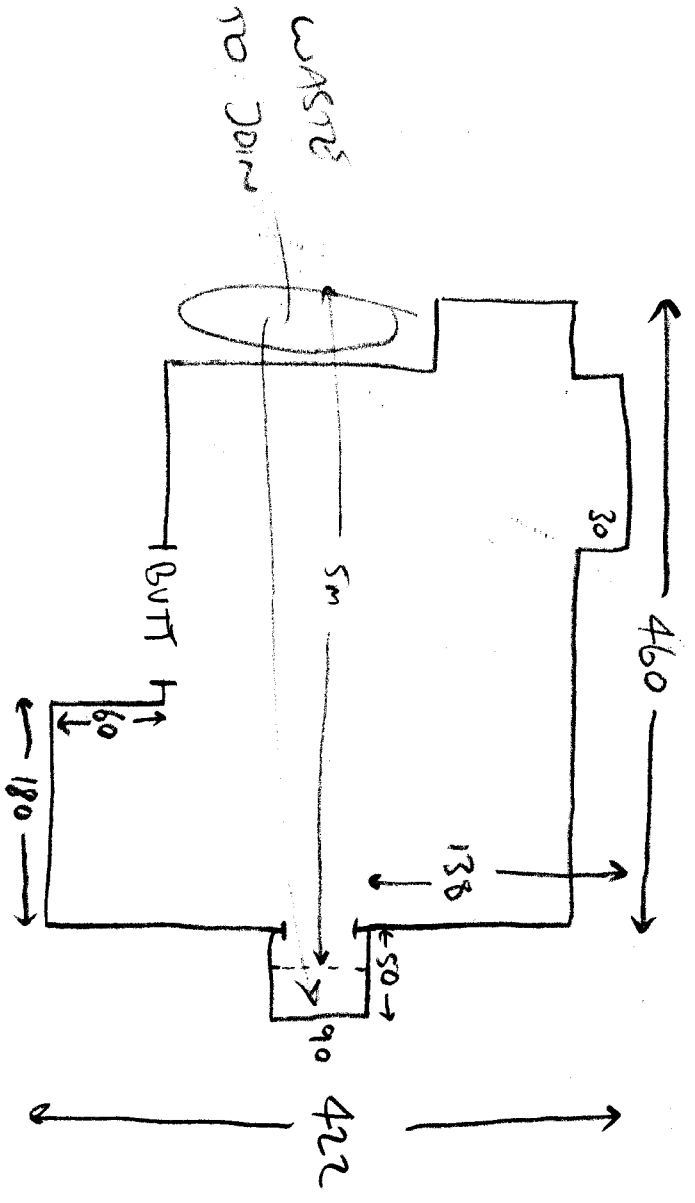

190 x 60 cm WAVE  
 CARBOARD TO MAKE  
 CRT CRT + SPKMM GLUED  
 IN TO PULCE (USENMM)  
 MS CUST WANTS TO MOOVER AND  
 NOT MAKE CRT CRT

FULL WOOD  
 PMSB  
 TO PMSB

460 x 500