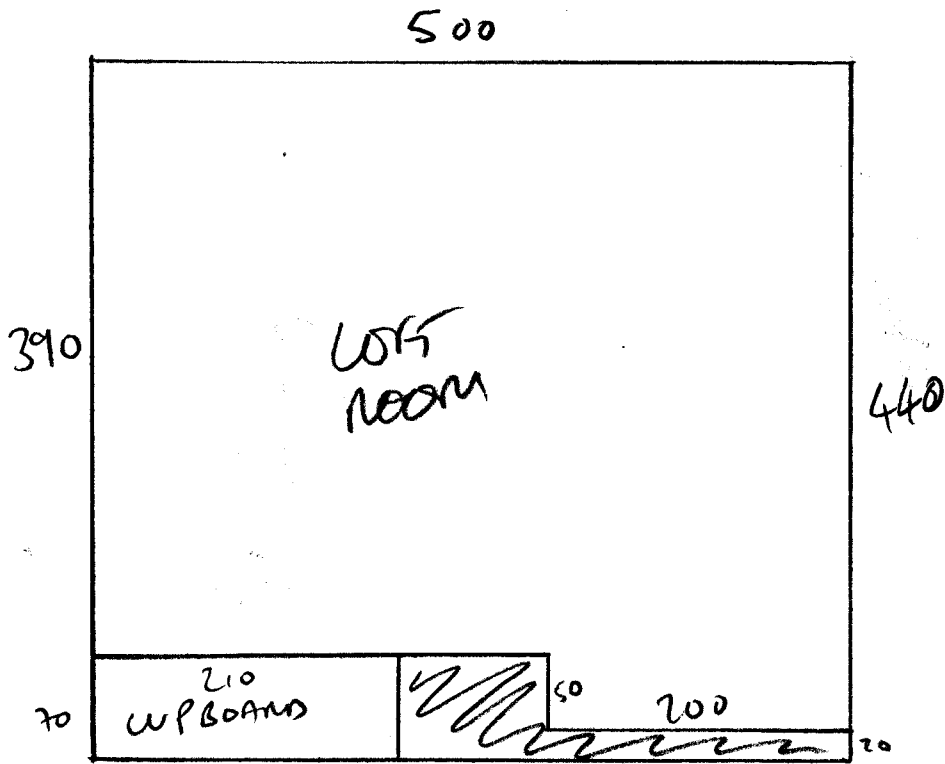

190 x 60 cm WAVE  
 CARBOARD TO MAKE  
 CRT CRT + SPKMM GLUED  
 IN TO PULCE (USENMM)  
 MS CUST WANTS TO MOOVER AND  
 NOT MAKE CRT CRT

FULL WOOD  
 PMSB  
 TO PMSB

460 x 500