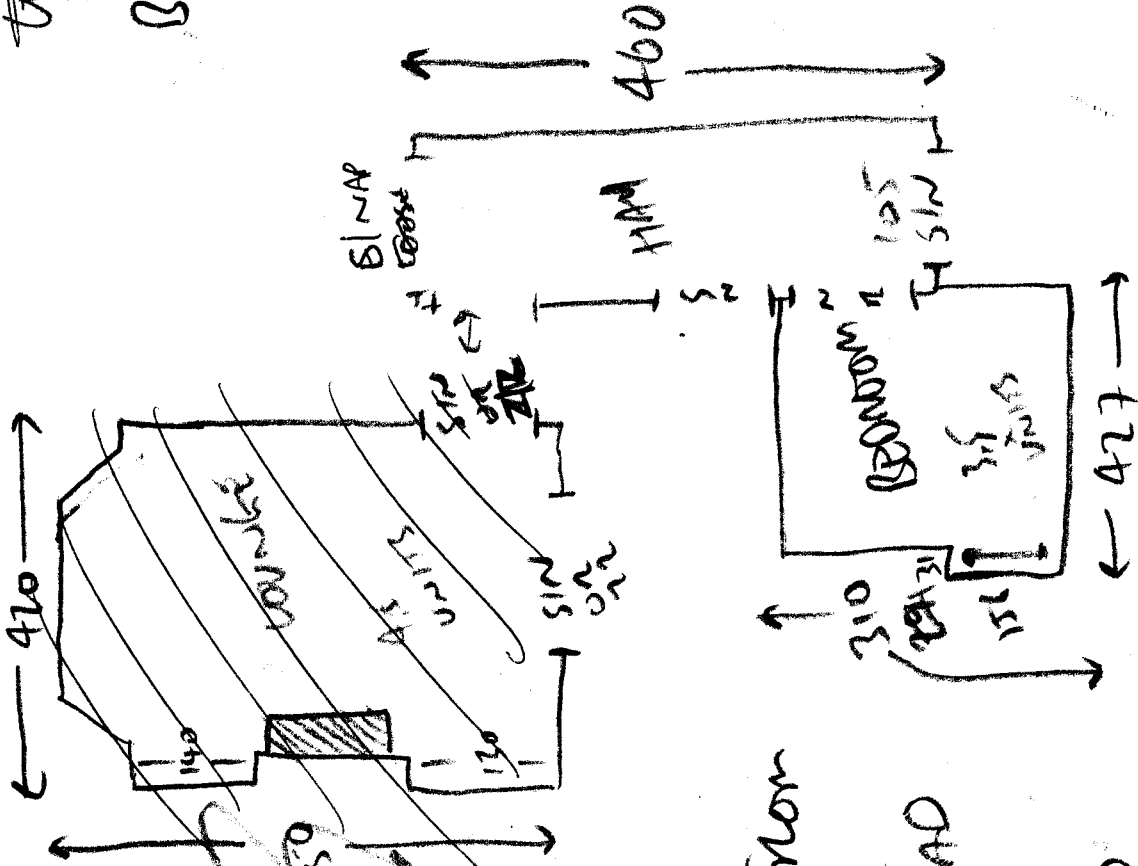

~~LOUNGE~~  
 TERMINATE DOWN  
 MR WARRS WARE  
 BEDS WHICH WILL  
 NEED REMOVING  
 IF URGENT TAKE SSO  
 UP, FULL WOOD  
 PNEP NEED 20

~~LOUNGE - 5.60 x 5m~~  
 HALL - 1.20 x 5m  
 BEDROOM - 3.20 x 5m

HALL - STANDARD 1 S/N  
 AU  
 LOUNGE - BRUSHED 2/2  
 BATHROOM - BRUSHED S/N  
 FLOOR - STANDARD 1 S/N  
 AU

COLLECT KEYS FROM  
 WINKWORTH,  
 157 NEW CROSS ROAD  
 SE14 - 50G  
 PARK UP + WALK TO  
 WINK WORTH