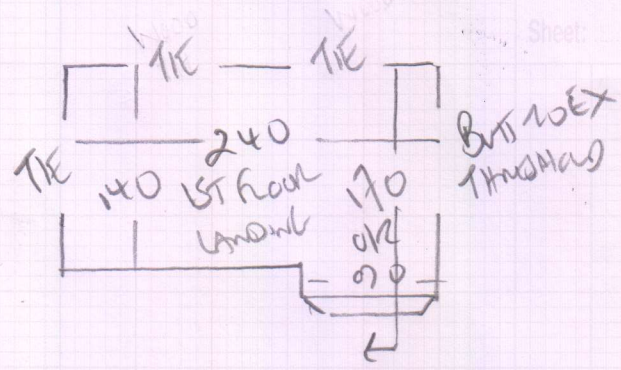

Job No: R18205  
Name: MARKS  
Address: 127 WOTWAM  
SW20 9LT

Tel:  
Sheet: 1 of 3

SMART STRAND  
VELVET DREAM  
COL MONARCH  
Ran 370x400

480m<sup>2</sup>

Job No: R18205

Name: MARKS

Address: 127 WOLWY  
SW20 9L1

Tel:

Sheet: 23

45 x 77

W1 65 x 90

W2 75 x 113

W3 67 x 78

87

Side of bn<sup>1</sup> 41 x 81

15 x 35 bn<sup>1</sup> 43 x 90

Stick to side panel bn<sup>2</sup> 40 x 100

3 of 3

CARPET  
TO BE STOCK  
HERE

R18205 MARKS