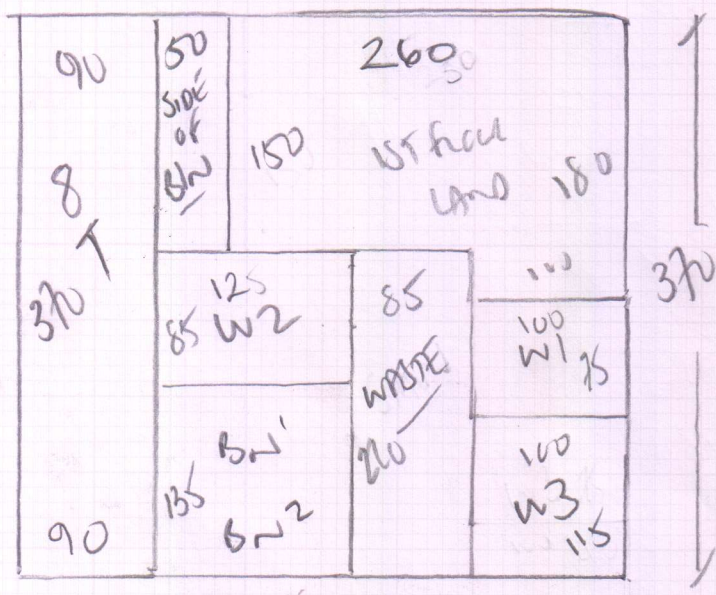

Job No: R18205  
Name: MARKS  
Address: 127 WOTWAM  
SW20 9LT

Tel:  
Sheet: 1 of 3

SMART STRAND  
VELVET DREAM  
COL MONARCH  
Ran 370x400

480m<sup>2</sup>

Job No: R18205

Name: MARKS

Address: 127 WOLWY  
SW20 9L1

Tel:

Sheet: 23

45 x 77

W1 65 x 90

W2 75 x 113

W3 67 x 78

87

Side of bn<sup>1</sup> 41 x 81

15 x 35 bn<sup>1</sup> 43 x 90

Stick to side panel bn<sup>2</sup> 40 x 100

3 of 3

CARPET  
TO BE STOCK  
HERE

R18205 MARKS