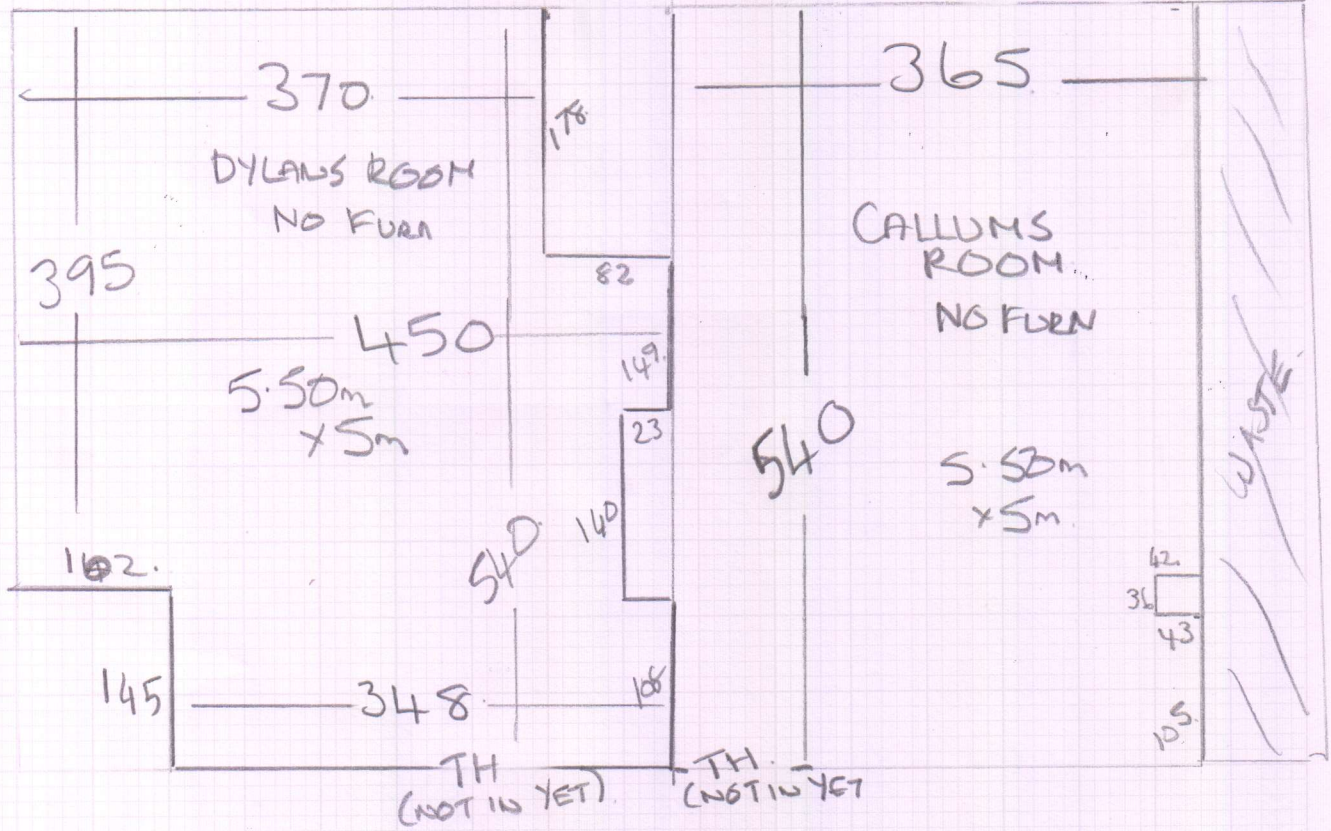

PHASE 2.

Job No: R18207
Name: COMBES
Address: 70 EPSOM LANE
SOUTH.

Tel:
Sheet: 3 of 3

ARABICA
PLATINUM

WOOD FLOORS
NO UPLIFT