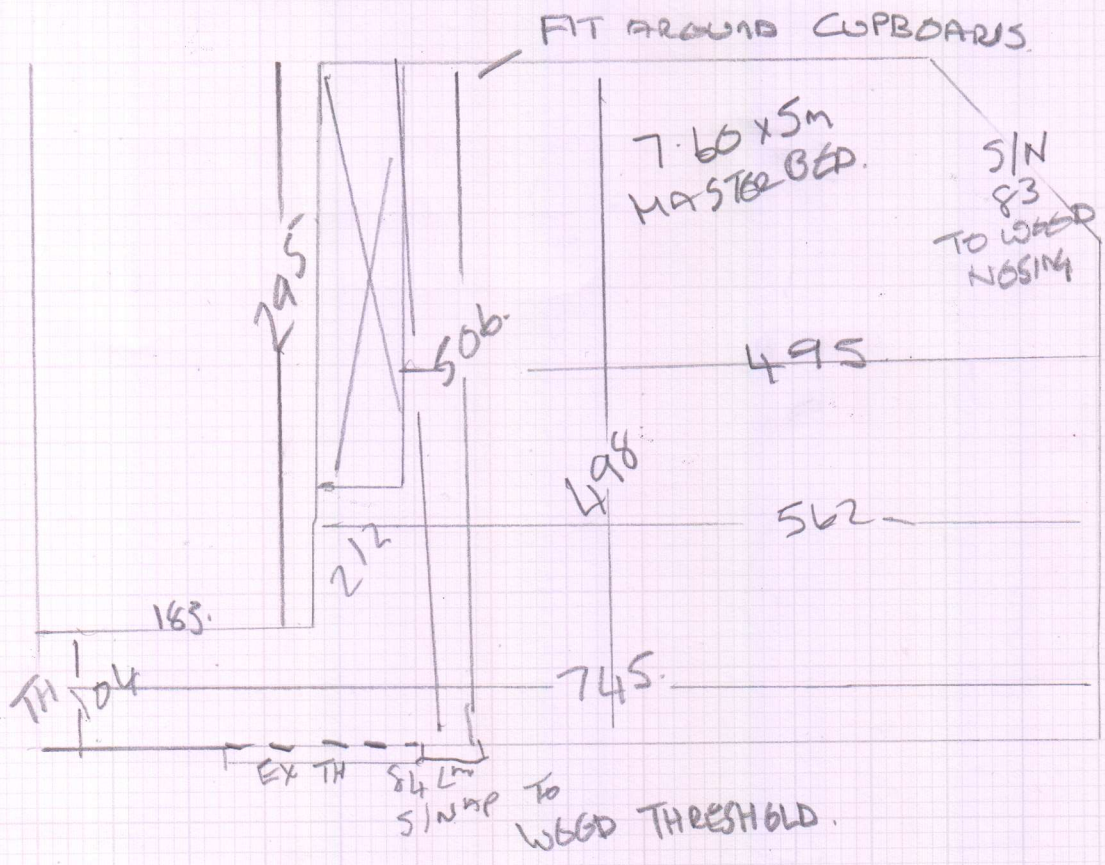

Job No: R18207  
Name: COMBES  
Address: 70 EPSOM LANE  
SOUTH.

Tel:  
Sheet: 1 of 3

ARABICA  
PLATINUM

WOOD FLOORS  
NO UPLIFT

Job No: R18207  
 Name: COOMBS  
 Address: 70 EPSON LANE SM.

Tel:  
 Sheet: 2 of 3.

FINE LOOP  
FLO-492

Job No: R18207

Name: COOMBS

Address: 70 EPSON LANE STH

Tel:

Sheet: 3 of 3

WOOD FLOORS  
NO UPLIFT

NATURAL LOSP BIRCH  
FLAX