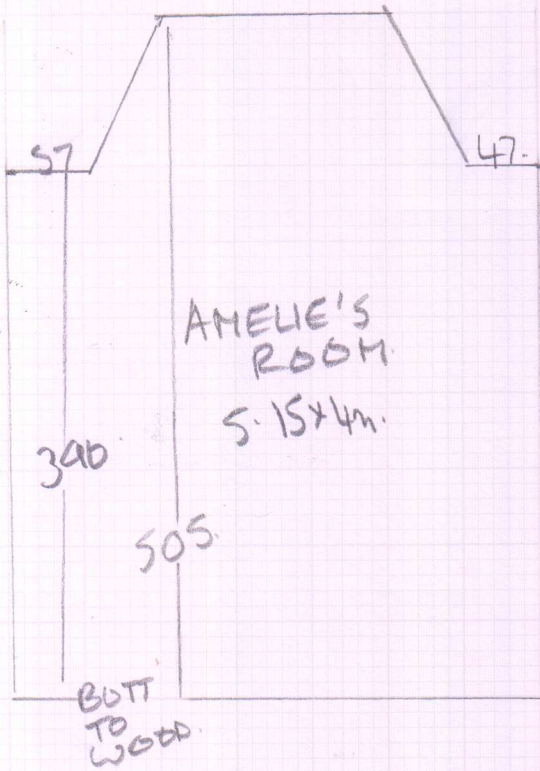

Job No: R18207  
Name: COMBES  
Address: 70 EPSOM LANE  
SOUTH.

Tel:  
Sheet: 1 of 3

ARABICA  
PLATINUM

WOOD FLOORS  
NO UPLIFT

Job No: R18207  
 Name: COOMBS  
 Address: 70 EPSON LANE SM.

Tel:  
 Sheet: 2 of 3.

FINE LOOP  
FLO-492

Job No: R18207

Name: COOMBS

Address: 70 EPSON LANE STH

Tel:

Sheet: 3 of 3

WOOD FLOORS  
NO UPLIFT

NATURAL LOSP BIRCH  
FLAX