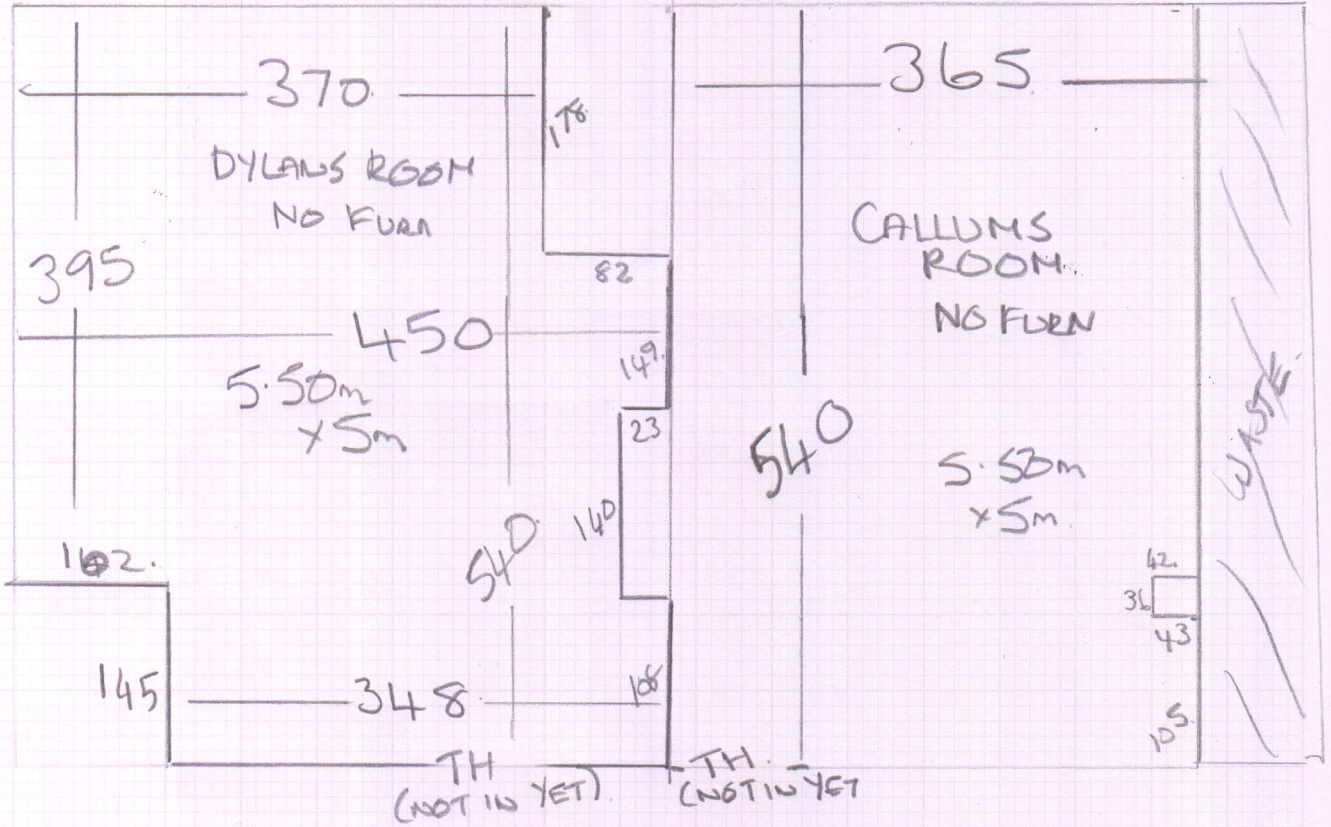

Job No: R18207  
Name: COMBES  
Address: 70 EPSOM LANE  
SOUTH.

Tel:  
Sheet: 1 of 3

ARABICA  
PLATINUM

WOOD FLOORS  
NO UPLIFT

Job No: R18207  
 Name: COOMBS  
 Address: 70 EPSON LANE SM.

Tel:  
 Sheet: 2 of 3.

FINE LOOP  
FLO-492

Job No: R18207

Name: COOMBS

Address: 70 EPSON LANE STH

Tel:

Sheet: 3 of 3

WOOD FLOORS  
NO UPLIFT

NATURAL LOSP BIRCH  
FLAX