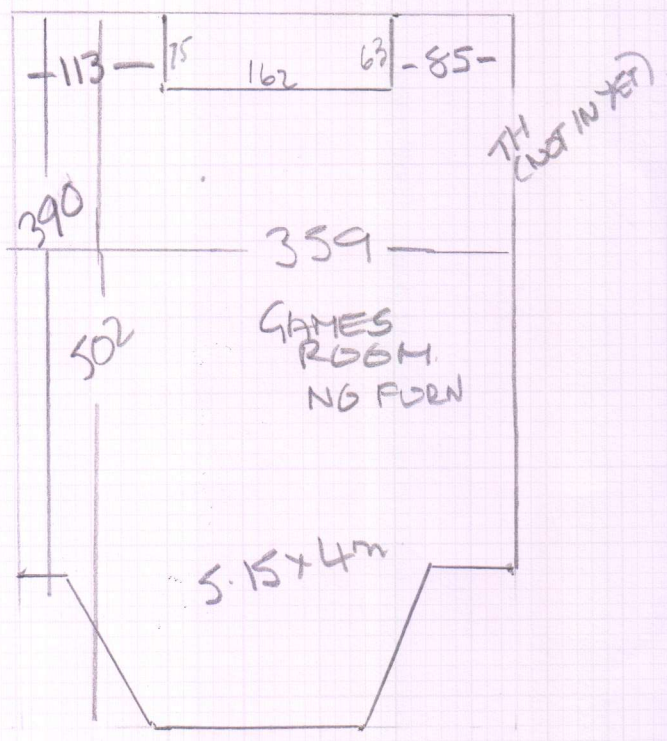

Job No: R18207  
Name: COMBES  
Address: 70 EPSOM LANE  
SOUTH.

Tel:  
Sheet: 1 of 3

ARABICA  
PLATINUM

WOOD FLOORS  
NO UPLIFT

Job No: R18207  
 Name: COOMBS  
 Address: 70 EPSON LANE SM.

Tel:  
 Sheet: 2 of 3.

FINE LOOP  
FLO-492

Job No: R18207

Name: COOMBS

Address: 70 EPSON LANE STH

Tel:

Sheet: 3 of 3

WOOD FLOORS  
NO UPLIFT

NATURAL LOSP BIRCH  
FLAX