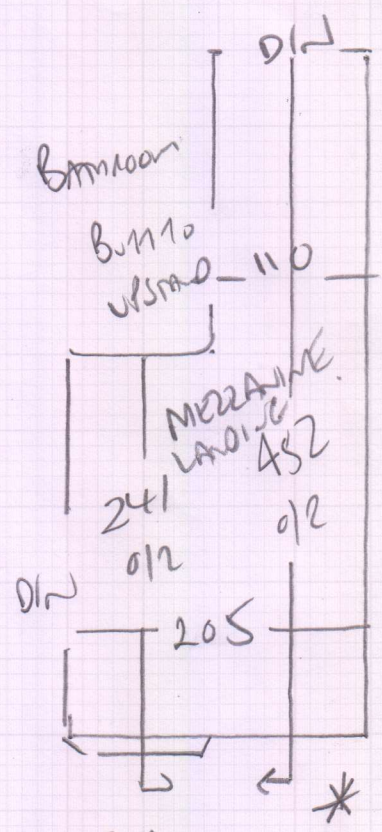

mrcarpet
 Job No: R1820
 Name: JASSUB
 Address: 150 DONA ROAD
 SWING THJ
 Tel:
 Sheet: 1 of 2

3 LANDINGS
 TUNON TUNIS 1'50'
 Colour UPTOWN
 VTS21
 PAN 585 x 500
 29.25M²

TUNON SMILE
 3 line lock line
 Colour DOMINO
 VT345
 PAN 430 x 400
 1720M²
 29cm Pattern Repeat
 Allowed for

Job No: R18220
 Name: JASSUB
 Address: 150 DORA ROAD
 SW9 7HS
 Tel:
 Sheet: 2 of 2

81
 ↓ 45 x 94
 w1 91 x 130
 w2 83 x 145
 TO HALL