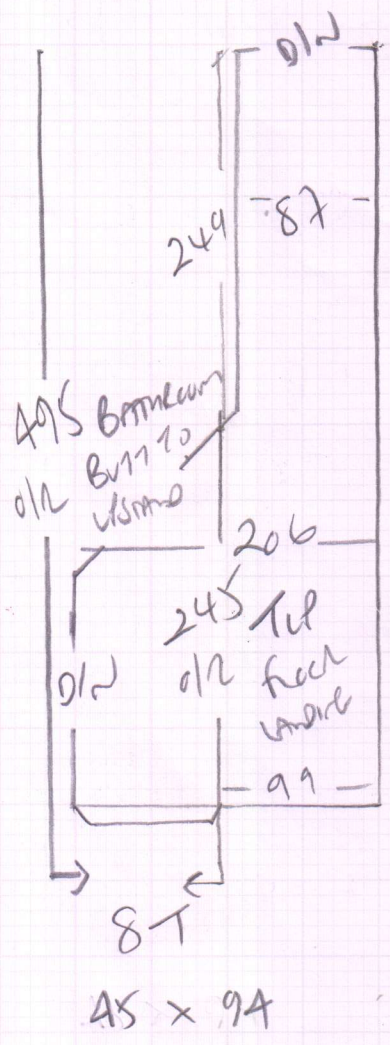

mrcarpet
 Job No: R1820
 Name: JASSUB
 Address: 150 DONA ROAD
 SWING THJ
 Tel:
 Sheet: 1 of 2

3 LANDINGS
 TUNON TUNIS 1'50'
 Colour UPTOWN
 VTS21
 PAN 585 x 500
 29.25M²

TUNON SMILE
 3 line lock line
 Colour DOMINO
 VT345
 PAN 430 x 400
 1720M²
 29cm Pattern Repeat
 Allowed for

Job No: R18220
 Name: JASSUB
 Address: 150 DORA ROAD
 SW9 7HS
 Tel:
 Sheet: 2 of 2

81
 ↓ 45 x 94
 w1 91 x 130
 w2 83 x 145
 TO HALL