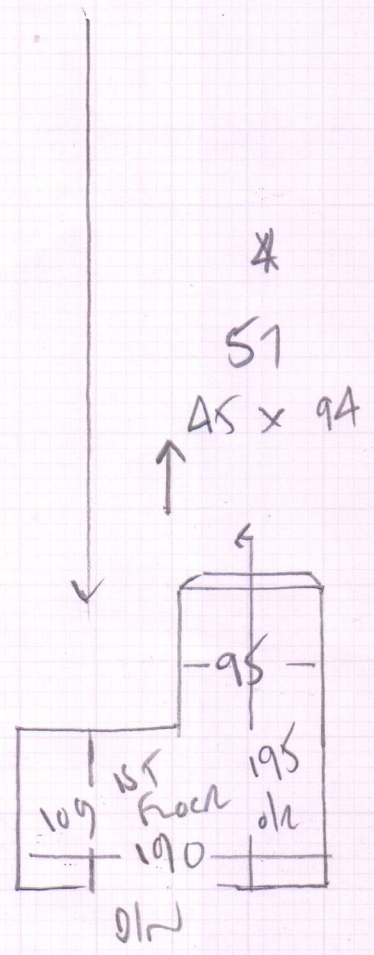

mrcarpet
 Job No: R1820
 Name: JASSUB
 Address: 150 DONA ROAD
 SWING THJ
 Tel:
 Sheet: 1 of 2

3 LANDINGS
 TUNON TUNIS 1'50'
 Colour UPTOWN
 VTS21
 PAN 585 x 500
 29.25M²

TUNON SMILE
 3 line lock line
 Colour DOMINO
 VT345
 PAN 430 x 400
 1720M²
 29cm Pattern Repeat
 Allowed for

Job No: R18220
 Name: JASSUB
 Address: 150 DORA ROAD
 SW9 7HS
 Tel:
 Sheet: 2 of 2

81
 ↓ 45 x 94
 w1 91 x 130
 w2 83 x 145
 TO HALL