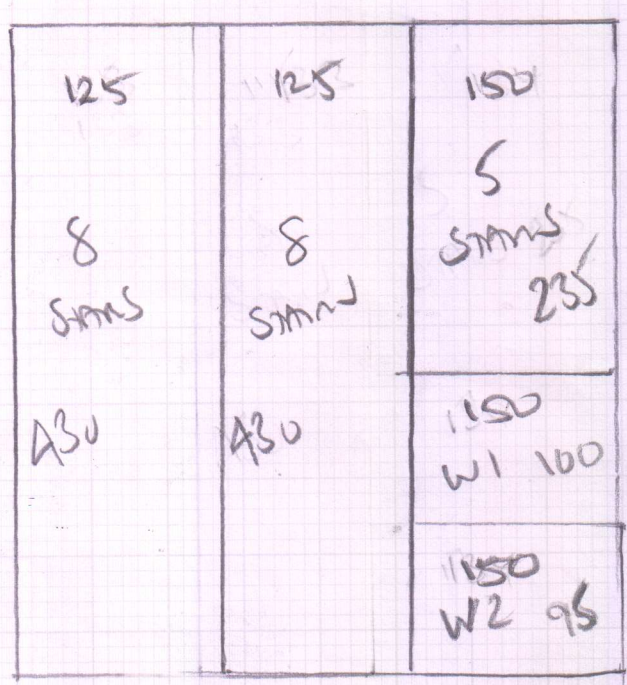

mrcarpet
 Job No: R1820
 Name: JASSUB
 Address: 150 DONA ROAD
 SWING THJ
 Tel:
 Sheet: 1 of 2

3 LANDINGS
 TUNON TUNIS 1'50'
 Colour UPTOWN
 VTS21
 PAN 585 x 500
 29.25M²

TUNON SMILE
 3 line lock line
 Colour DOMINO
 VT345
 PAN 430 x 400
 1720M²
 29cm Pattern Repeat
 Allowed for

Job No: R18220
 Name: JASSUB
 Address: 150 DORA ROAD
 SW9 7HS
 Tel:
 Sheet: 2 of 2

81
 ↓ 45 x 94
 w1 91 x 130
 w2 83 x 145
 TO HALL