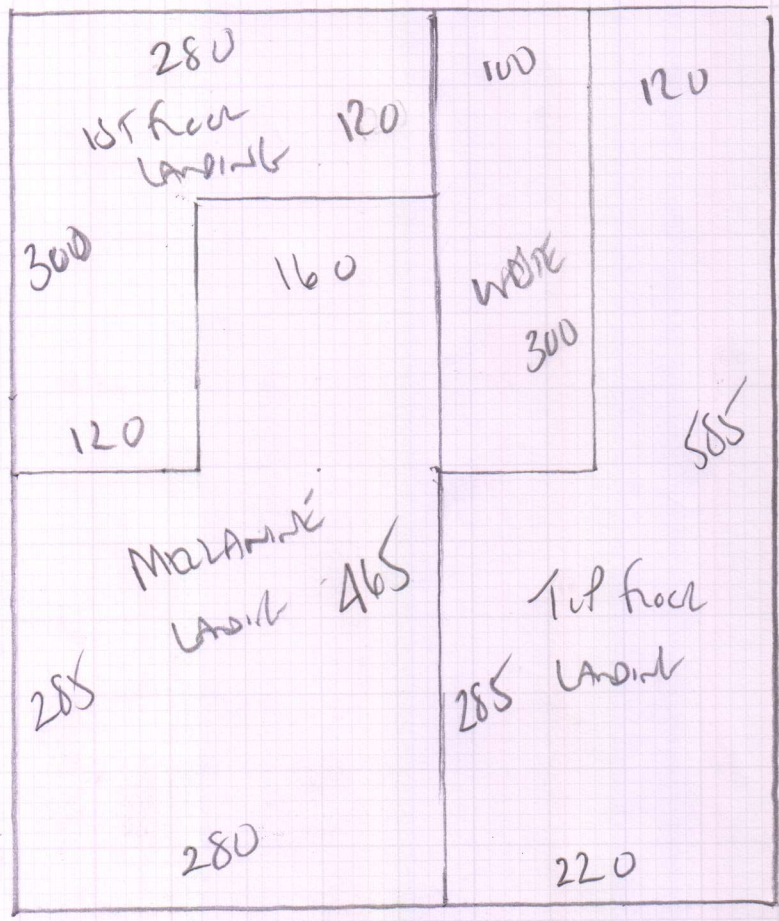

mrcarpet
 Job No: R1820
 Name: JASSUB
 Address: 150 DONA ROAD
 SWING THJ
 Tel:
 Sheet: 1 of 2

3 LANDINGS
 TUNON TUNIS 1'50'
 Colour UPTOWN
 VTS21
 PAN 585 x 500
 29.25M²

TUNON SMILE
 3 line lock line
 Colour DOMINO
 VT345
 PAN 430 x 400
 1720M²
 29cm Pattern Repeat
 Allowed for

Job No: R18220
 Name: JASSUB
 Address: 150 DORA ROAD
 SW9 7HS
 Tel:
 Sheet: 2 of 2

81
 ↓ 45 x 94
 w1 91 x 130
 w2 83 x 145
 TO HALL