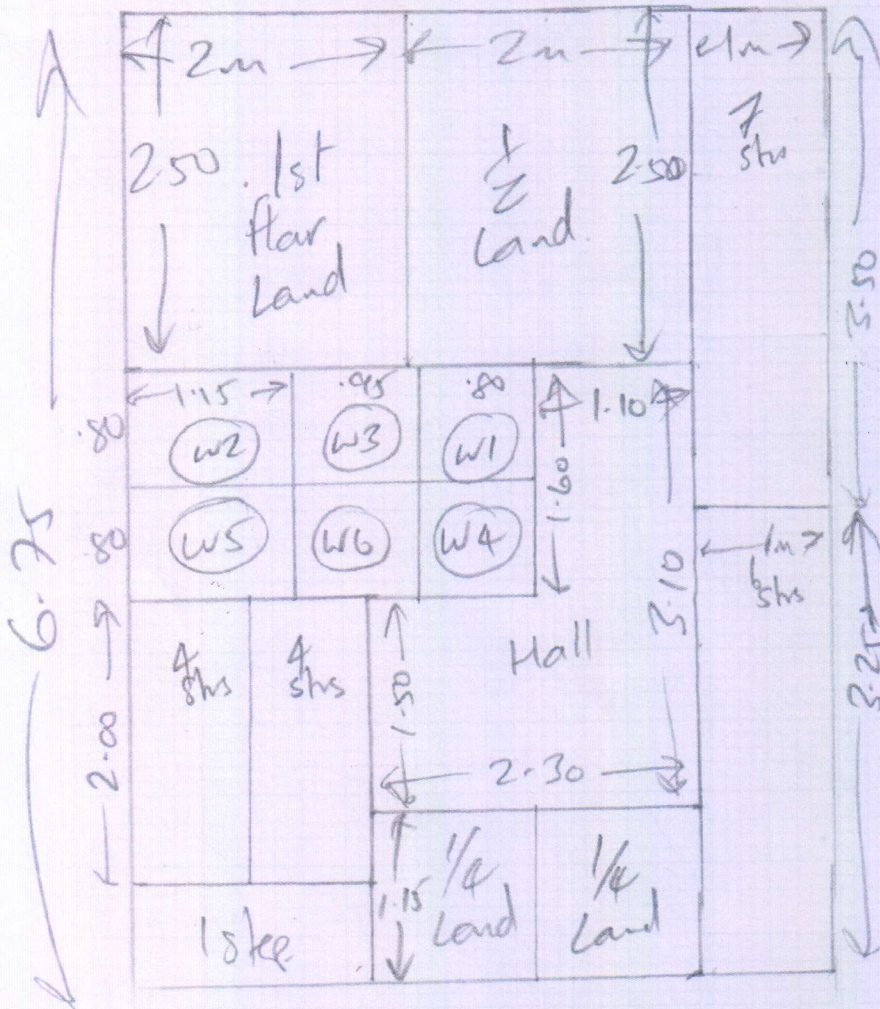

1 of 3

R18224
Mrs Coovadia
10 Elsygne Road
SW18 2HN

~~3 of 2~~

All 5m Option

Plan 6.75 x 5m
Front bed 4.20 x 5m
Side bed 3.40 x 5m

14.35 x 5m

Rear bed 3.20 x 5m
Dressing room 1.85 x 5m
+ steps

5.05 x 5m

MAGNIFICENT BRONZE
ALUMINIUM

R18224
 Mrs Corradia
 10 Elysian Road
 SW18 2HN

- fit around w/ Robes

- (f10) 4 @ 71 + turn (73)
- 1/4 land 1.04 x .77
- (w6) 60 w x .83
- (w5) 66 w x 1.05
- (w4) 60 w x .73
- 6 @ .71 + turn (73)
- See note re/ bus. 1/2 Land 2.31 w x 1.33 2x T/E
- 4 @ .70 up + turn (-73)
- 1/4 land 1.03 w x .82
- 1 step @ .52 x .79
- (w3) 60 w x .83
- (w2) 66 w x 1.05
- (w1) 60 w x .73
- 7 @ .70 + turn (72)
- Coil 2.10 x 1.18

3 of 3

RIP 224
Mrs Coovadia
10 Elsygne Road
SW18 2HN

2 of 2

Back Bed

4.22
42
26

4.90

2 Steps .50 x 1.10 turned.