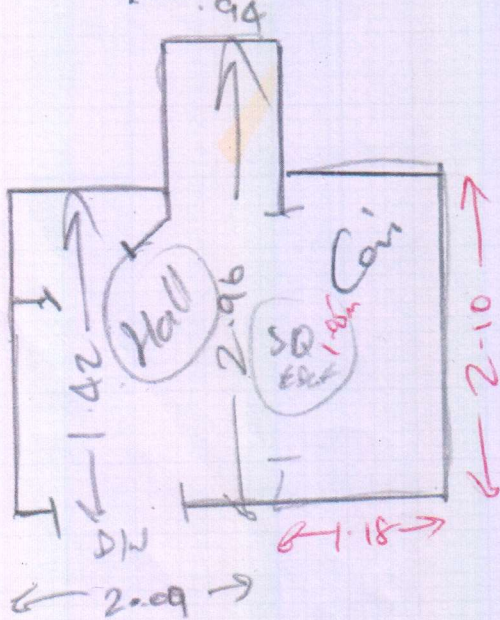

1 of 3

R18224
Mrs Coovadia
10 Elsygne Road
SW18 2HN

~~3 of 2~~

All 5m Option

Plan 6.75 x 5m
Front bed 4.20 x 5m
Side bed 3.40 x 5m

14.35 x 5m

Rear bed 3.20 x 5m
Dressing room 1.85 x 5m
+ steps

5.05 x 5m

MAGNIFICENT BRONZE
ALUMINIUM

R18224
 Mrs Corradia
 10 Elysian Road
 SW18 2HN

- fit around w/ Robes

- (f10) 4 @ 71 + turn (73)
- 1/4 land 1.04 x .77
- (w6) 60 w x .83
- (w5) 66 w x 1.05
- (w4) 60 w x .73
- 6 @ .71 + turn (73)
- See note re/ bus. 1/2 Land 2.31 w x 1.33 2x T/E
- 4 @ .70 up + turn (-73)
- 1/4 land 1.03 w x .82
- 1 step @ .52 x .79
- (w3) 60 w x .83
- (w2) 66 w x 1.05
- (w1) 60 w x .73
- 7 @ .70 + turn (72)
- Coil 2.10 x 1.18

3 of 3

RIP 224
Mrs Coovadia
10 Elsygne Road
SW18 2HN

2 of 2

Back Bed

4.22
42
26

4.90

2 Steps .50 x 1.10 turned.