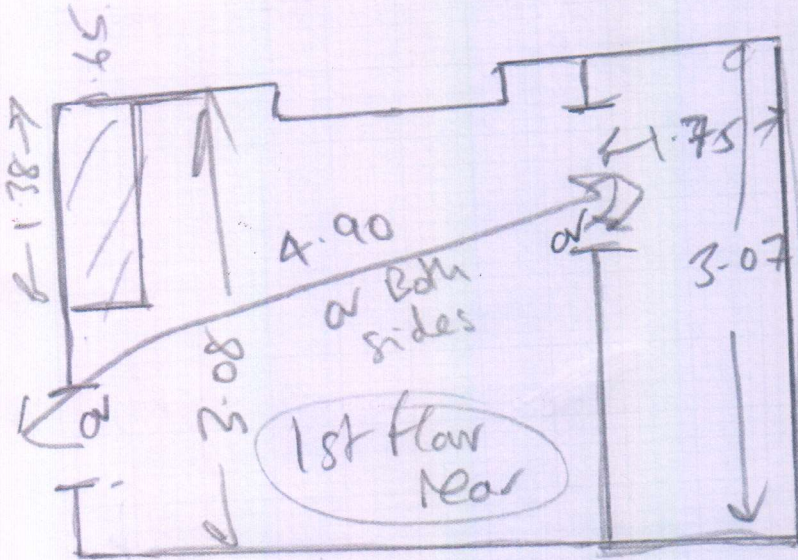

1 of 3

R18224
Mrs Coovadia
10 Elsygne Road
SW18 2HN

~~3 of 2~~

All 5m Option

Plan 6.75 x 5m
Front bed 4.20 x 5m
Side bed 3.40 x 5m

14.35 x 5m

Rear bed 3.20 x 5m
Dressing room 1.85 x 5m
+ steps

5.05 x 5m

MAGNIFICENT BRONZE
ALUMINIUM

R18224
 Mrs Corradia
 10 Elysian Road
 SW18 2HN

- fit around w/ Robes

- (f10) 4 @ 71 + turn (73)
- 1/4 land 1.04 x .77
- (w6) 60 w x .83
- (w5) 66 w x 1.05
- (w4) 60 w x .73
- 6 @ .71 + turn (73)
- See note re/ bus. 1/2 Land 2.31 w x 1.33 2x T/E
- 4 @ .70 up + turn (-73)
- 1/4 land 1.03 w x .82
- 1 step @ .52 x .79
- (w3) 60 w x .83
- (w2) 66 w x 1.05
- (w1) 60 w x .73
- 7 @ .70 + turn (72)
- Coil 2.10 x 1.18

3 of 3

RIP 224
Mrs Coovadia
10 Elsygne Road
SW18 2HN

2 of 2

Back Bed

4.22
42
26

4.90

2 Steps .50 x 1.10 turned.