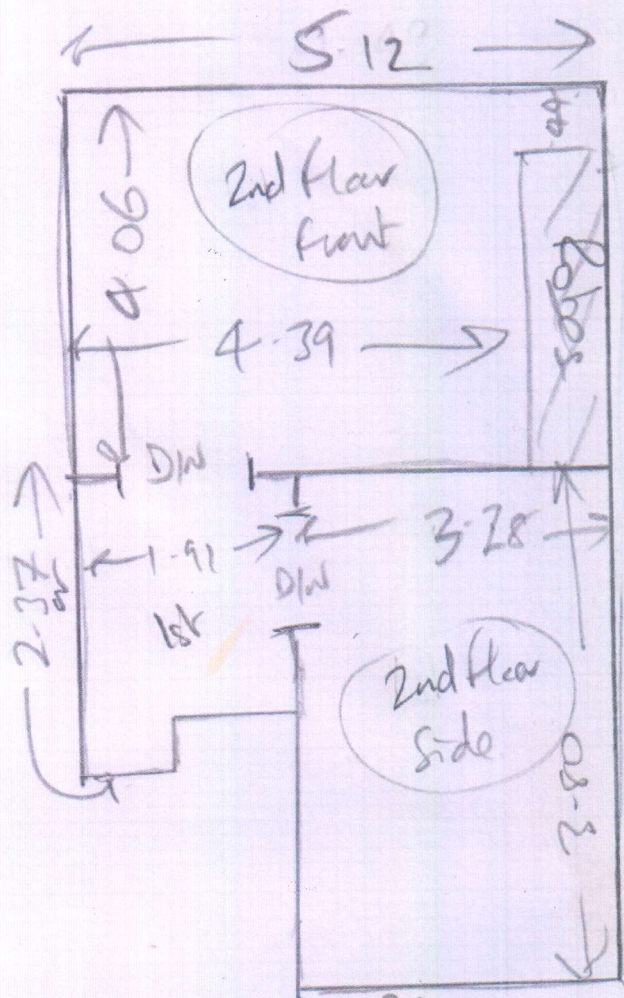

1 of 3

R18224
Mrs Coovadia
10 Elsygne Road
SW18 2HN

~~3 of 2~~

All 5m Option

Plan 6.75 x 5m
Front bed 4.20 x 5m
Side bed 3.40 x 5m

14.35 x 5m

Rear bed 3.20 x 5m
Dressing room 1.85 x 5m
+ steps

5.05 x 5m

MAGNIFICENT BRONZE
ALUMINIUM

R18224
 Mrs Corradia
 10 Elysian Road
 SW18 2HN

- fit around w/ Robes

- (f10) 4 @ 71 + turn (73)
- 1/4 land 1.04 x .77
- (w6) 60 w x .83
- (w5) 66 w x 1.05
- (w4) 60 w x .73
- 6 @ .71 + turn (73)
- See note re/ bus. 1/2 Land 2.31 w x 1.33 2x T/E
- 4 @ .70 up + turn (-73)
- 1/4 land 1.03 w x .82
- 1 step @ .52 x .79
- (w3) 60 w x .83
- (w2) 66 w x 1.05
- (w1) 60 w x .73
- 7 @ .70 + turn (72)
- Coil 2.10 x 1.18

3 of 3

RIP 224
Mrs Coovadia
10 Elsygne Road
SW18 2HN

2 of 2

Back Bed

4.22
42
26

4.90

2 Steps .50 x 1.10 turned.