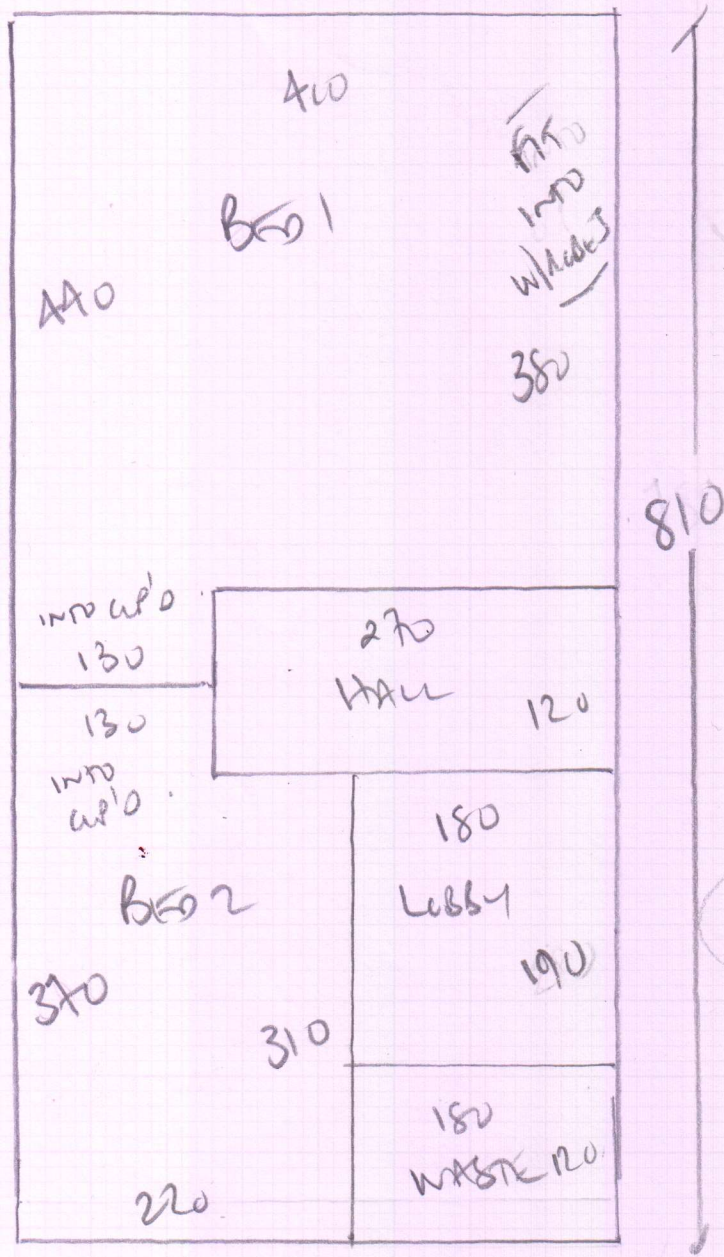

Job No: R15231  
Name: Liam Keat  
Address: 2 Brook Court  
PARKWAY  
HAM TWOSLY  
Tel:  
Sheet: 1 of 2

LOUNGE 2 BEDS  
HALL + LOBBY

LONDON 1ms 150.  
COLOR RIV-515.

PLAN 810 x 400  
LOUNGE 500 x 400  
13.10 x 400

52.40m<sup>2</sup>