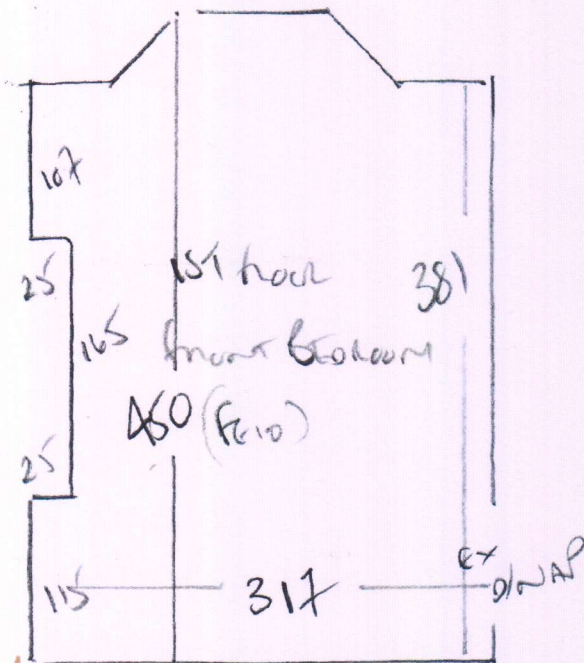

R18252
LANCASTER
8 BICKERSHAW RD
SW17 9SF

Front Bedroom

ADAMS - FLAKE
Colour FUS TOTAL 117AL

A60 x A60

1840m²

Wood floor - HANDSAND DOWN

CUSTOMER TO HAVE ROOM DECORATED IN NEXT 2 WEEKS

WIRING + DISPOSE WILL BE DONE BY OTHERS

Room - TO BE CLEAN + EMPTY AT TIME OF INSTALLATION