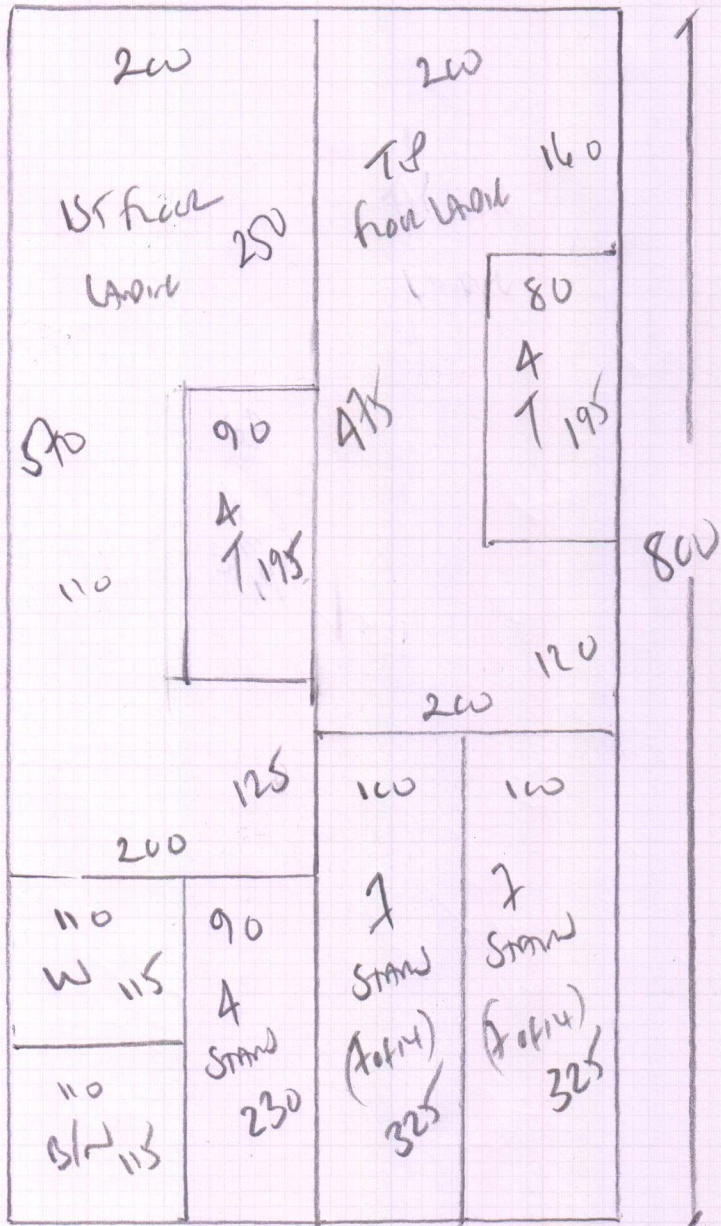

Job No: R18273
 Name: MAIL
 Address: 1A8 DULLES AVENUE
 K13 4H2
 Tel:
 Sheet: 1 of 2.

Stairs + Landings

'50'02 to Landing

Plan 800 x 400
 32m²

RUTLAND 50.
 RUT50 C19

Job No: R18273
Name: MAIR
Address: 148 DUKES AVENUE
K13 AHR
Tel:
Sheet: 2 2.