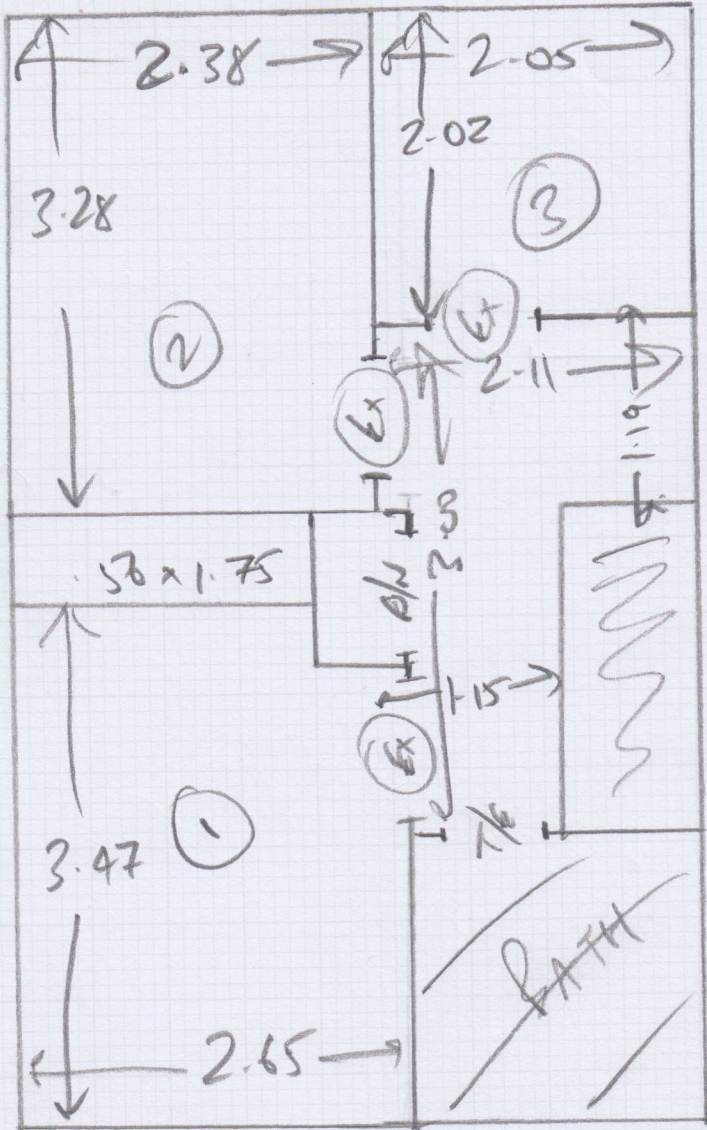

mrcarpet  
 Job: R 18286  
 Name:  
 Address: 80 Demesne Furze  
 Cowley  
 Oxford.  
 Tel:  
 Sheet: of OX3 7X9.

Bed 2 2.50 x 4 m.  
 Plan 2.10 x 4 m.  
 Plan 5.20 x 4 m.  

---

 9.80 x 4 m

Waste from Bed 2  
 into wardrobe Bed 1.

R18286

Philip Robinson.

80 Demesne Furze

Cowley

Oxford.

Ox 3 7x9.

B/nose .45 x 1.00  
11 sts 2-81.

Cow 1.51 x .90

Tramare Zones TT610