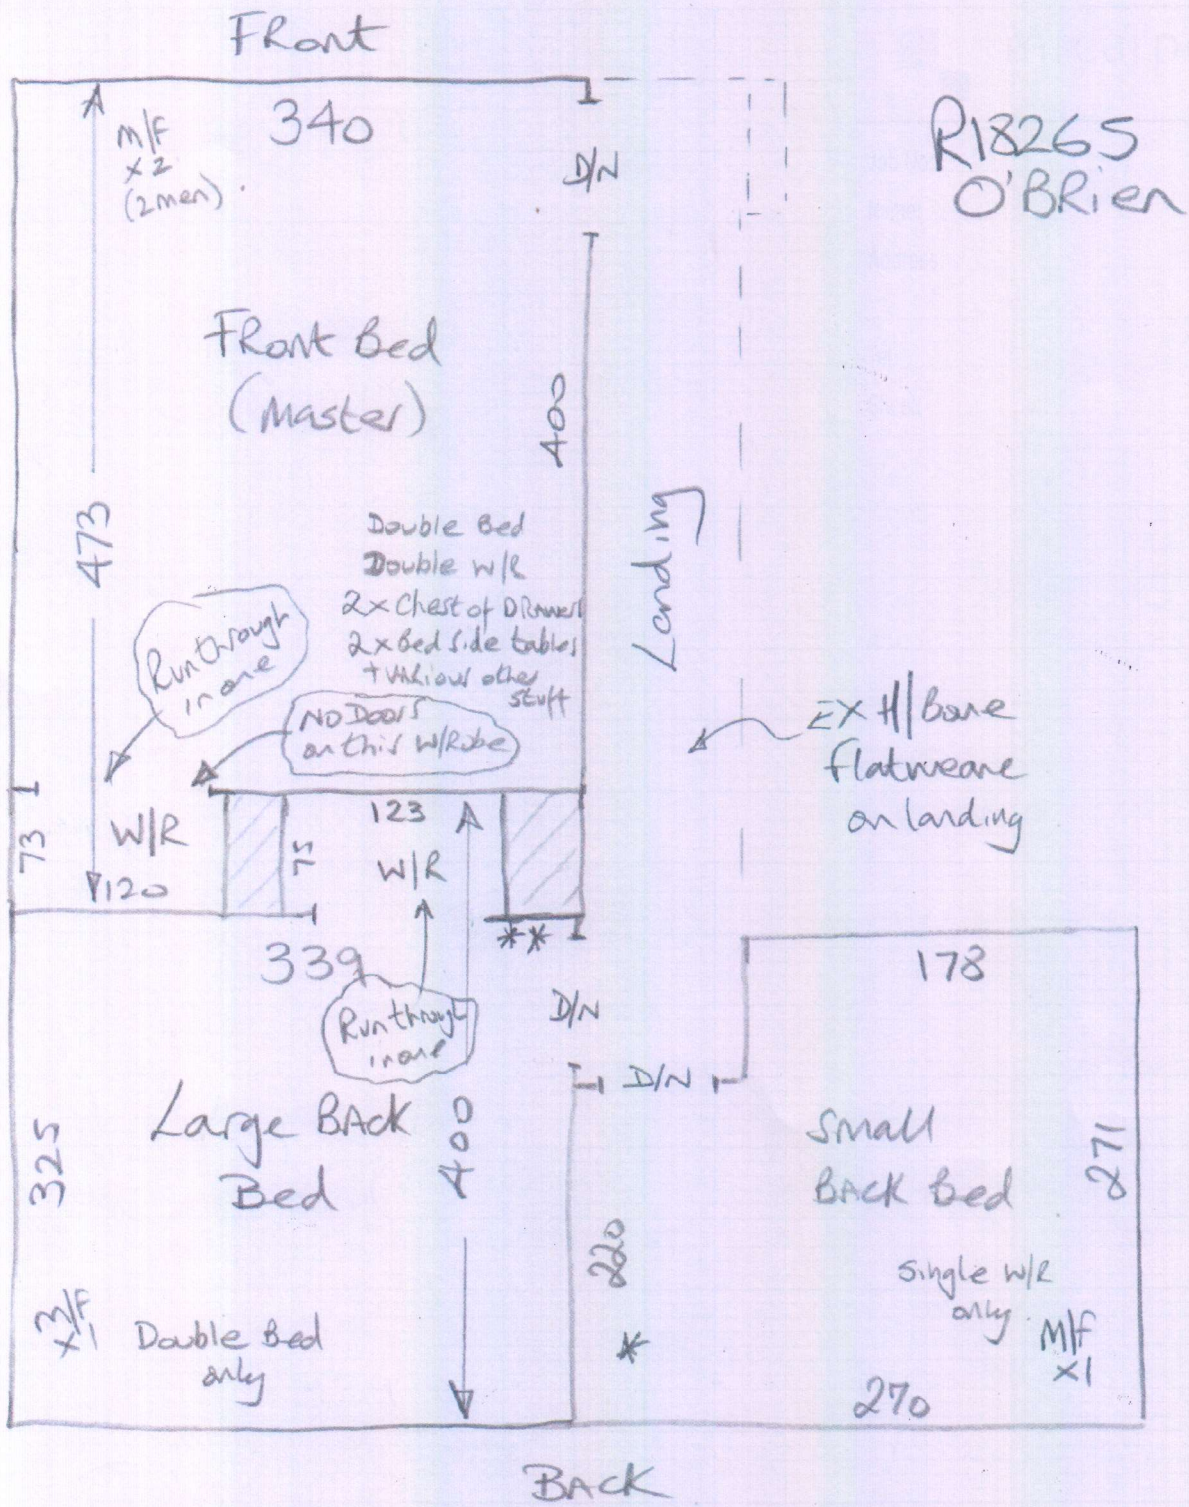

5m only

R18265
O'BRIEN

Silken Velvet "Secards"
Chic, colour Hurricane

Front Bed 350 x 500
 Large Back Bed 350 x 500
 Cut Plan 280 x 500
980 x 500
 = 49m²

u/Lay = 36m²

10 sticks
7.2

13.6.21.

Gruppen
1.5

No upft/Dispose
Needs new slt & up/ty
Ali or Polished Ali

*Some Missing/Broken floorboards