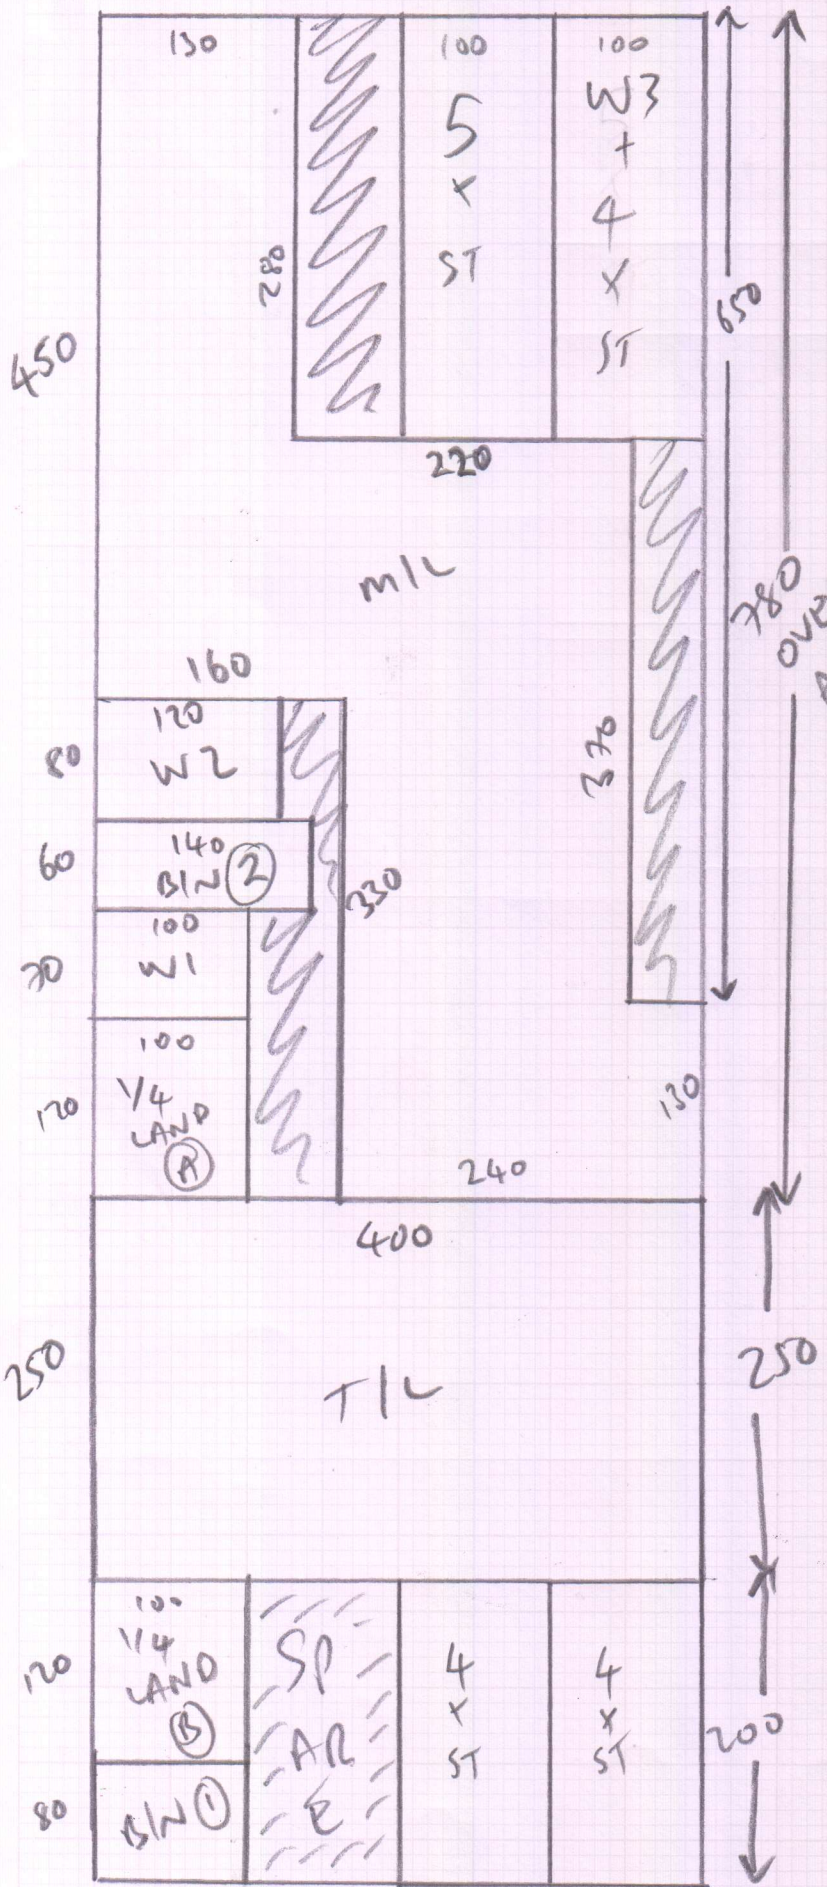

Job No: R18194
 Name: LIGHTFOOT
 Address: 48 ST ALBANS RD
 Tel:
 Sheet: 1 of 2

12.30
 x
 4.00
 m

LONDON TWIST 50
 COL RIV-511