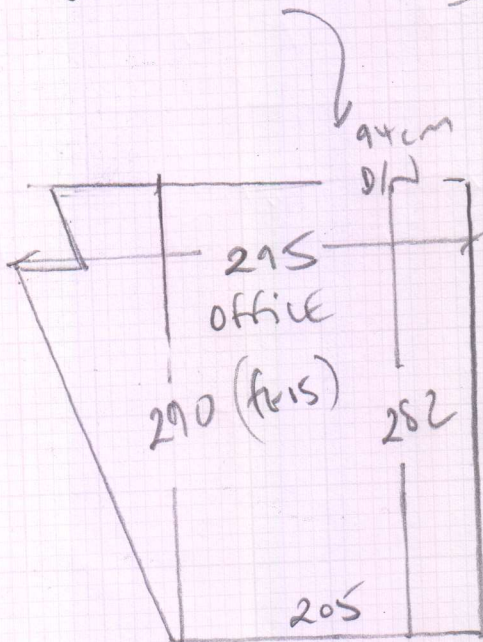

Job No: R18267
Name: BEE
Address: 1A MEADOWS WAY
GRAND PRAIRIE
Tel: SW20 9RB
Sheet: 1 of 2

Magnificent Brunel
Colour Coord

485
PLAN 485 x 500

2425 m²

Job No: R18247
 Name: BEE
 Address: 1A MEADOWS UNIT CREST
 GRAND DRIVE
 Tel: SW20 9TB
 Sheet: 2 2

CHPBOARD floor
 NO URINE (URINE SMELL)
 Door will need EASING
 'SELF CLOSING TYPE' WITH
FLOOR LOCKING SYSTEM

94cm
 OVER STANDARD WIDTH (900mm)

CHPBOARD floor
 URINE FELT BACK LEAF FIVE
 Door will need EASING!
 SELF CLOSING TYPE WITH FLOOR LOCKING SYSTEM