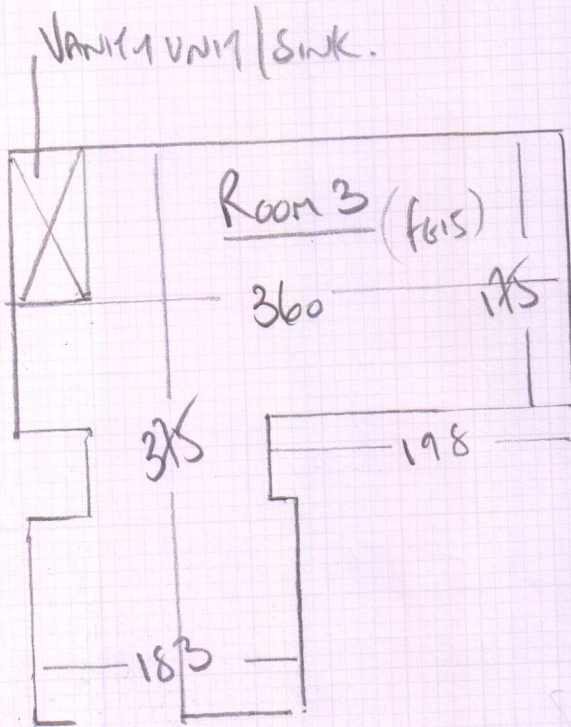

Job No: R18267
Name: BEE
Address: 1A MEADOWS WAY
GRAND PRAIRIE
Tel: SW20 9RB
Sheet: 1 of 2

Magnificent Brunel
Colour Coord

485
PLAN 485 x 500

2425 m²

Job No: R18247
 Name: BEE
 Address: 1A MEADOWS UNIT CREST
 GRAND DRIVE
 Tel: SW20 9TB
 Sheet: 2 2

CHPBOARD floor
 NO URINE (URINE SMELL)
 Door will need EASING
 'SELF CLOSING TYPE' WITH
FLOOR LOCKING SYSTEM

94cm
 OVER STANDARD WIDTH (900mm)

CHPBOARD floor
 URINE FELT BACK LEAF FIVE
 Door will need EASING!
 SELF CLOSING TYPE WITH FLOOR LOCKING SYSTEM