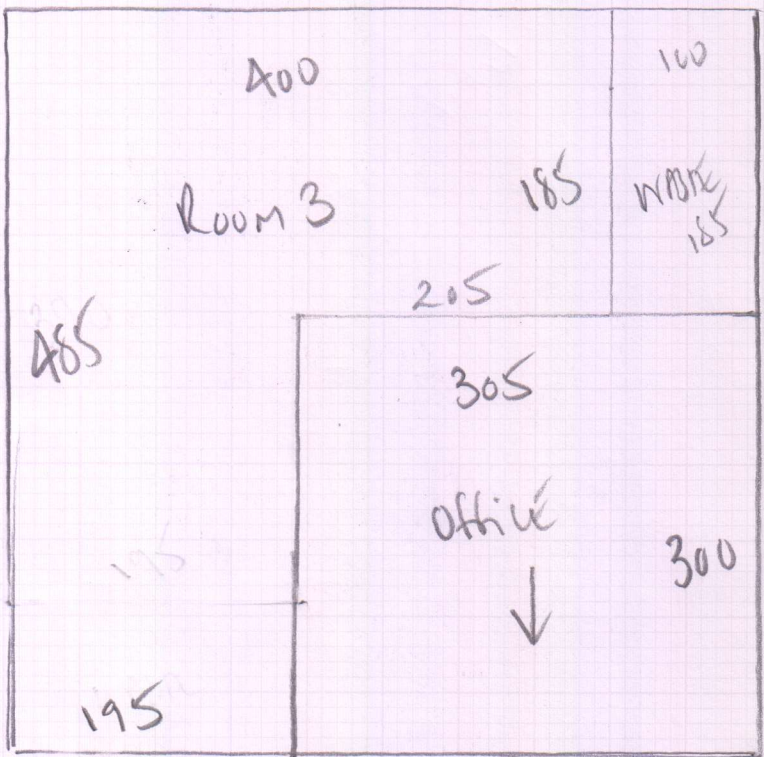

Job No: R18267
Name: BEE
Address: 1A MEADOWS WAY
GRAND PRAIRIE
Tel: SW20 9RB
Sheet: 1 of 2

Magnificent Brunel
Colour Coord

485
PLAN 485 x 500

2425 m²

Job No: R18247
 Name: BEE
 Address: 1A MEADOWS UNIT CREST
 GRAND DRIVE
 Tel: SW20 9TB
 Sheet: 2 2

CHPBOARD floor
 NO URINE (URINE SMELL)
 Door will need EASING
 'SELF CLOSING TYPE' WITH
FLOOR LOCKING SYSTEM

94cm
 OVER STANDARD WIDTH (900mm)

CHPBOARD floor
 URINE FELT BACK LEAF FIVE
 Door will need EASING!
 SELF CLOSING TYPE WITH FLOOR LOCKING SYSTEM